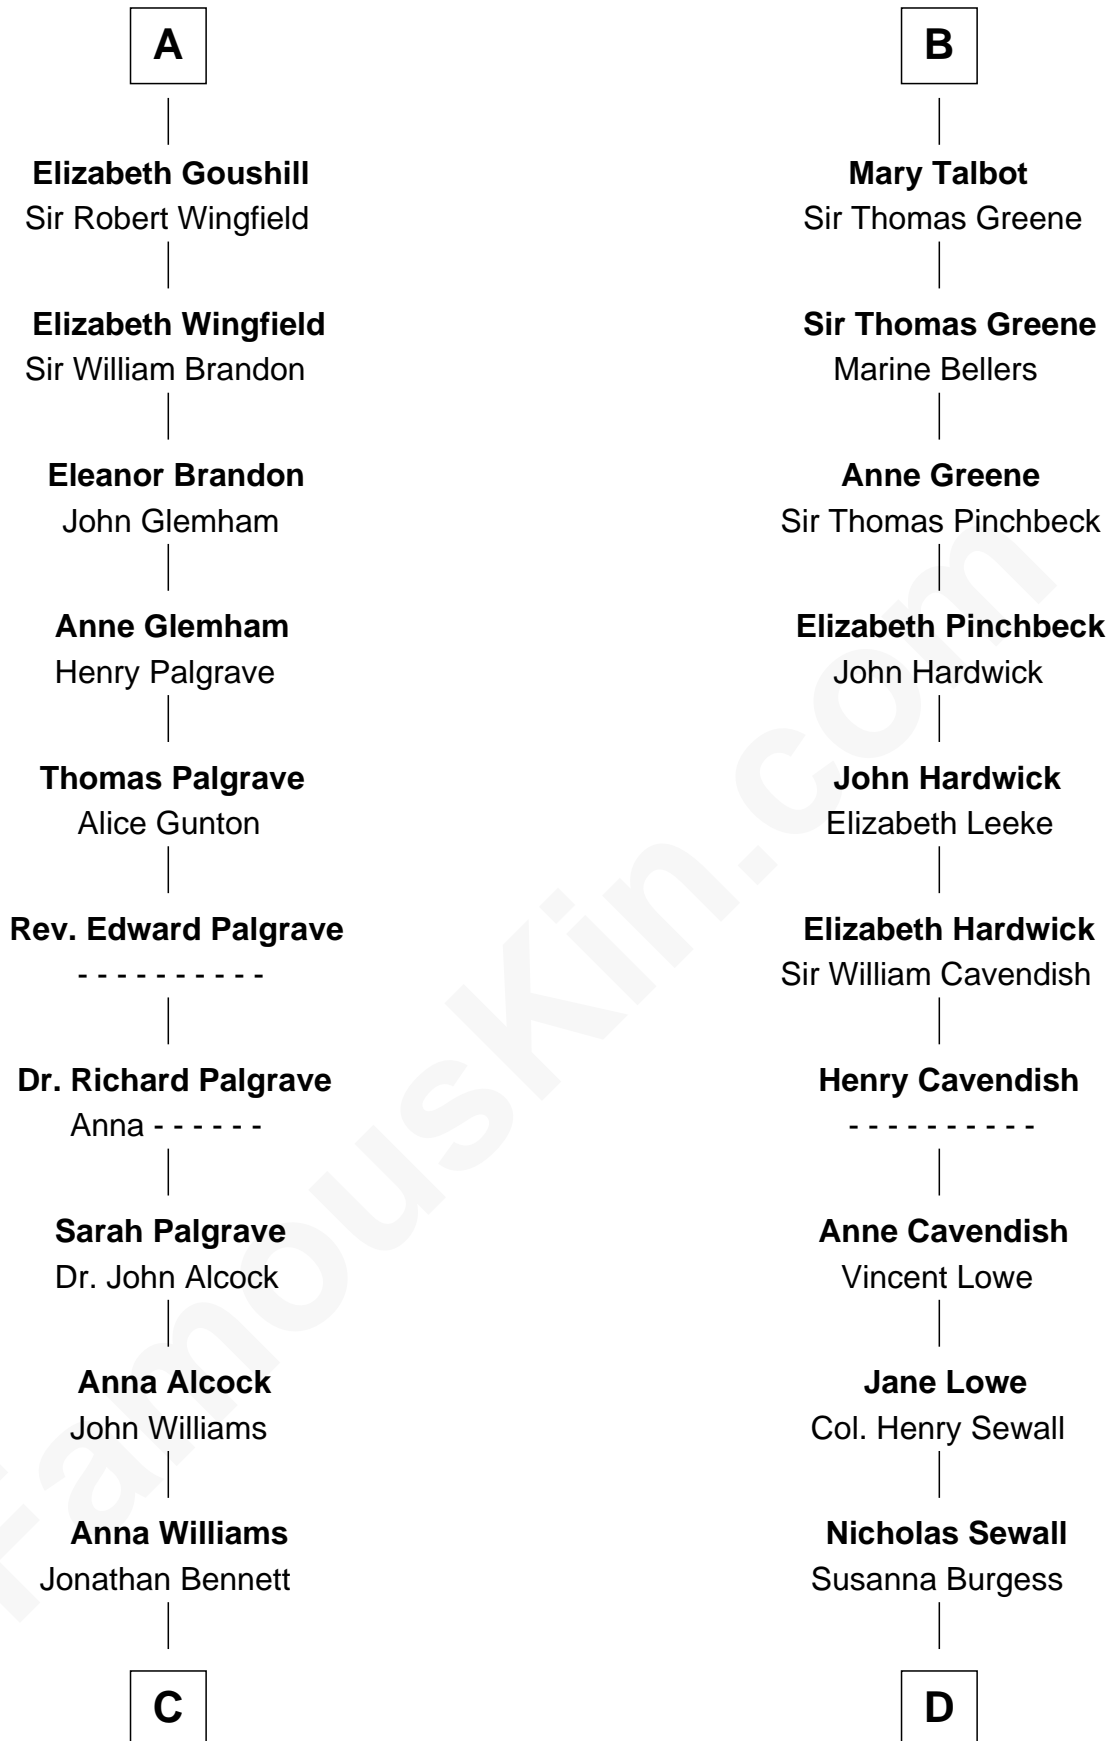

FamousKin.com

Relationship Chart of

J. A. Folger

Founder of Folger Coffee Company

19th cousin 2 times removed of

Charles Carroll

Signer of the Declaration of Independence

C

Rebecca Bennett

Peleg Slocum

Peleg Slocum

Elizabeth Brown

Rebecca Slocum

George Folger

Samuel Brown Folger

Nancy F. Hiller