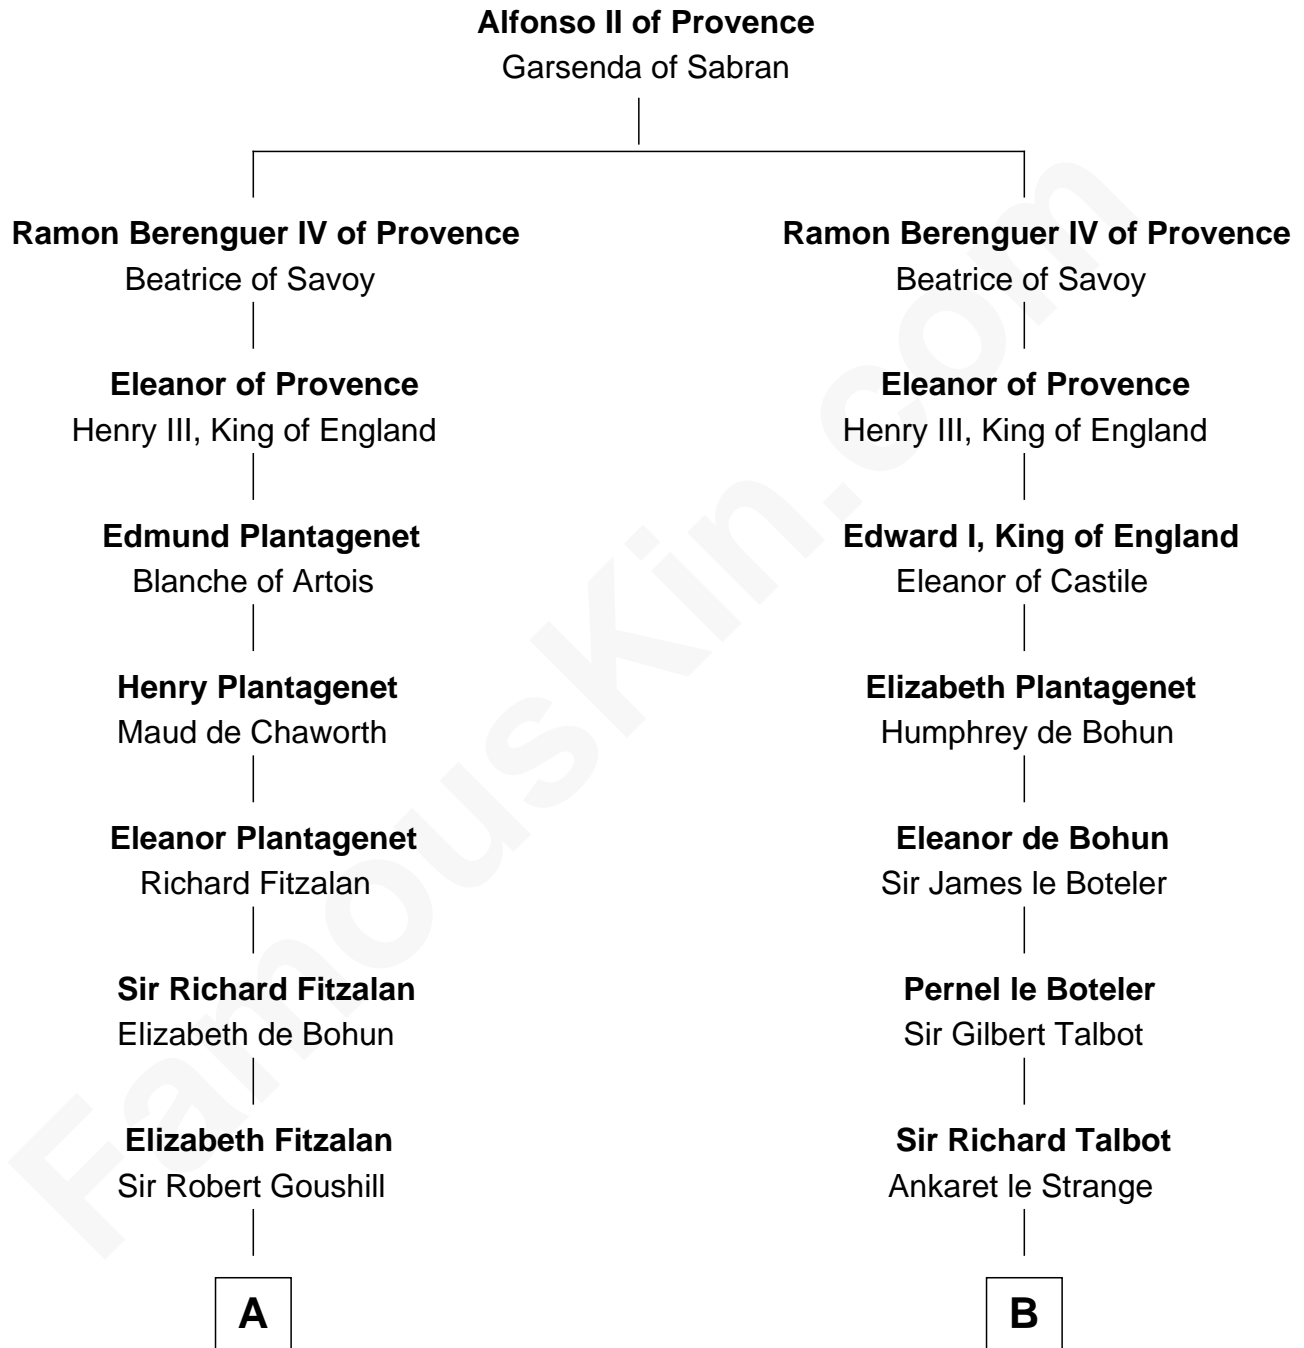

FamousKin.com

Relationship Chart of

J. A. Folger

Founder of Folger Coffee Company

19th cousin 2 times removed of

Charles Carroll

Signer of the Declaration of Independence

C

Rebecca Bennett

Peleg Slocum

Peleg Slocum

Elizabeth Brown

Rebecca Slocum

George Folger

Samuel Brown Folger

Nancy F. Hiller