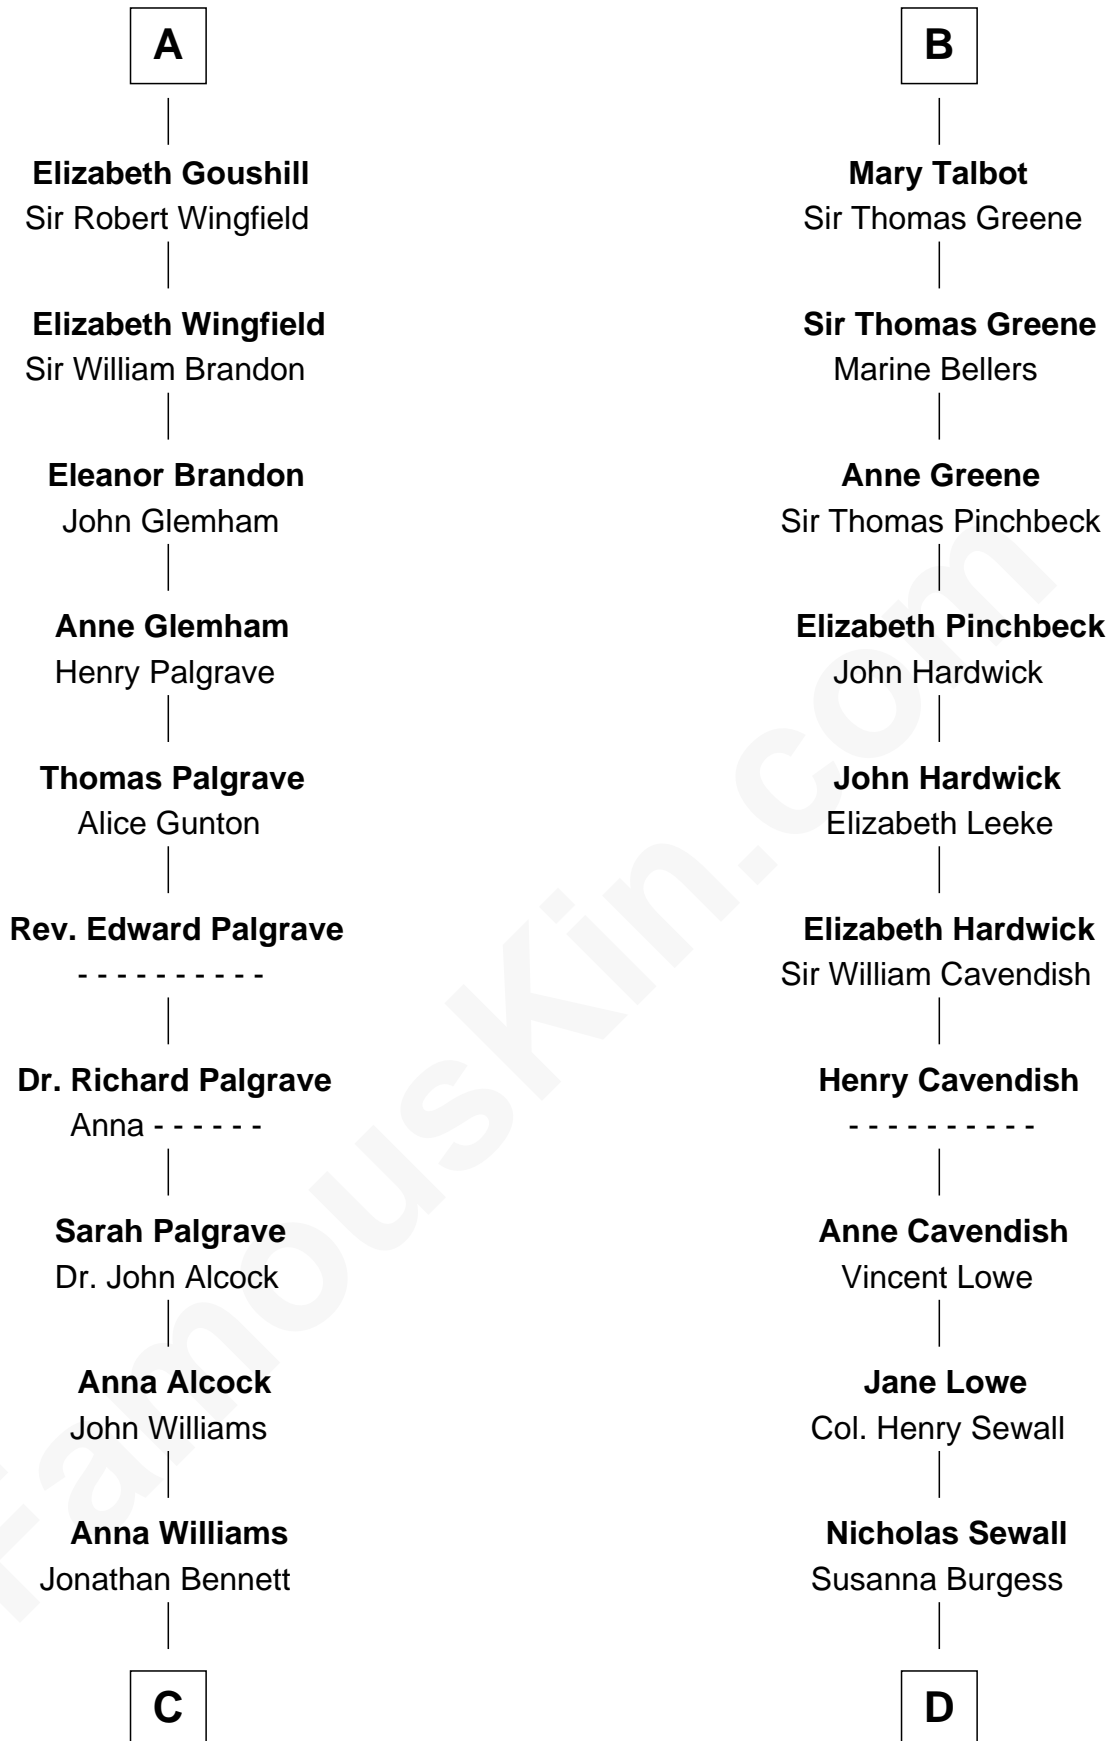

FamousKin.com Relationship Chart of

J. A. Folger

Founder of Folger Coffee Company

19th cousin 2 times removed of

Charles Carroll

Signer of the Declaration of Independence

Reginald de Braiose

C

Rebecca Bennett

Peleg Slocum

Peleg Slocum

Elizabeth Brown

Rebecca Slocum

George Folger

Samuel Brown Folger

Nancy F. Hiller