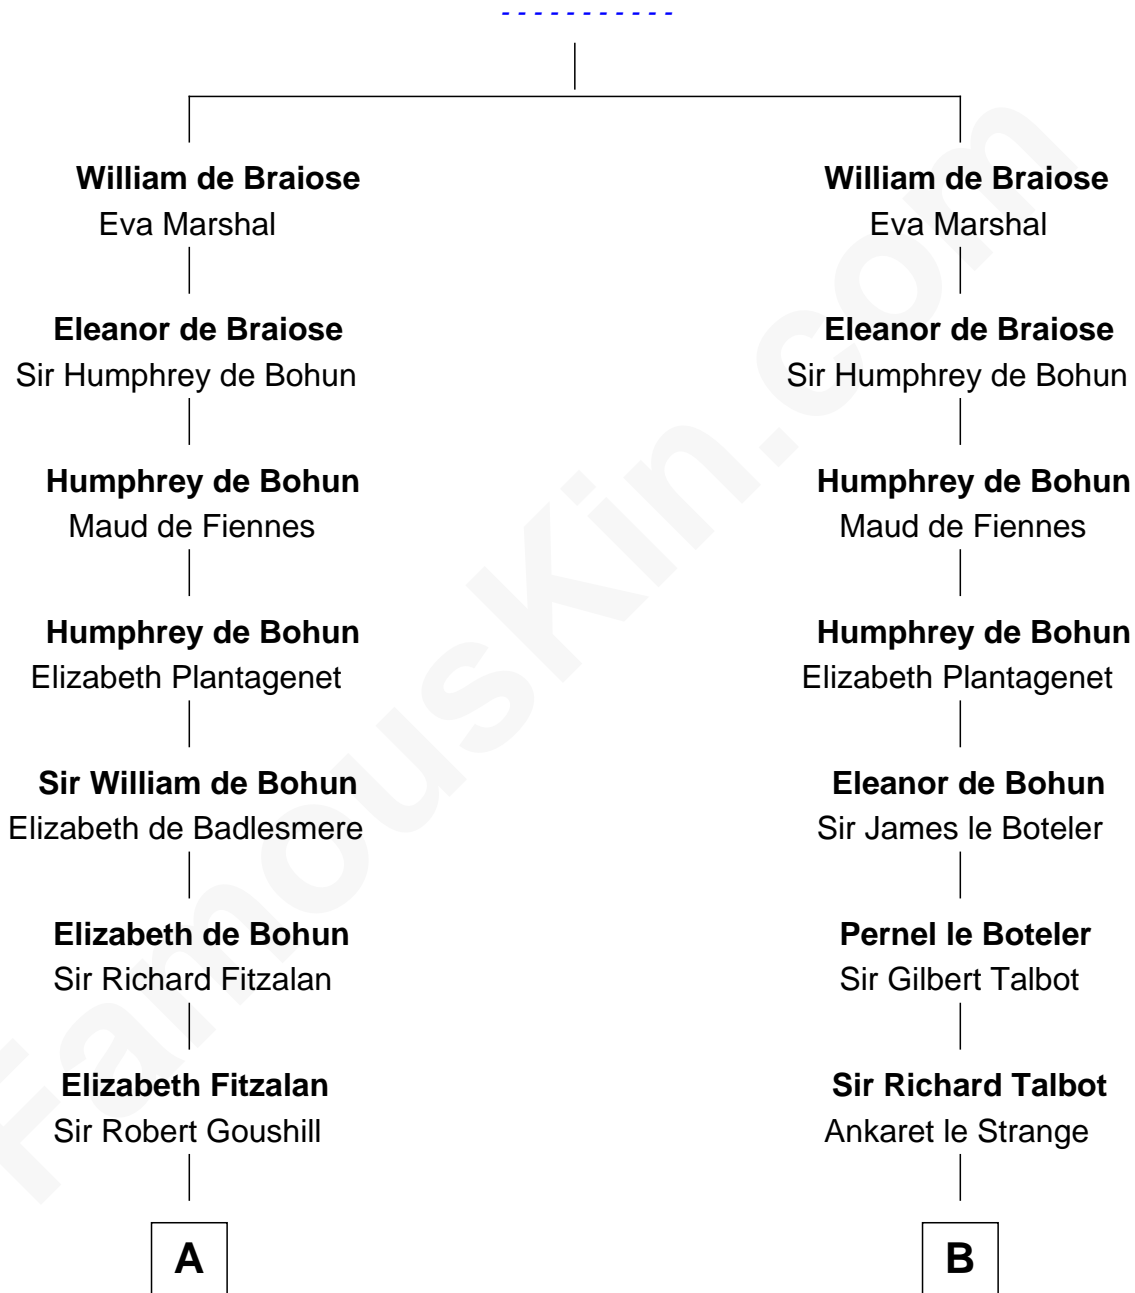

FamousKin.com Relationship Chart of

J. A. Folger

Founder of Folger Coffee Company

19th cousin 2 times removed of

Charles Carroll

Signer of the Declaration of Independence

Reginald de Braiose

C

Rebecca Bennett

Peleg Slocum

Peleg Slocum

Elizabeth Brown

Rebecca Slocum

George Folger

Samuel Brown Folger

Nancy F. Hiller