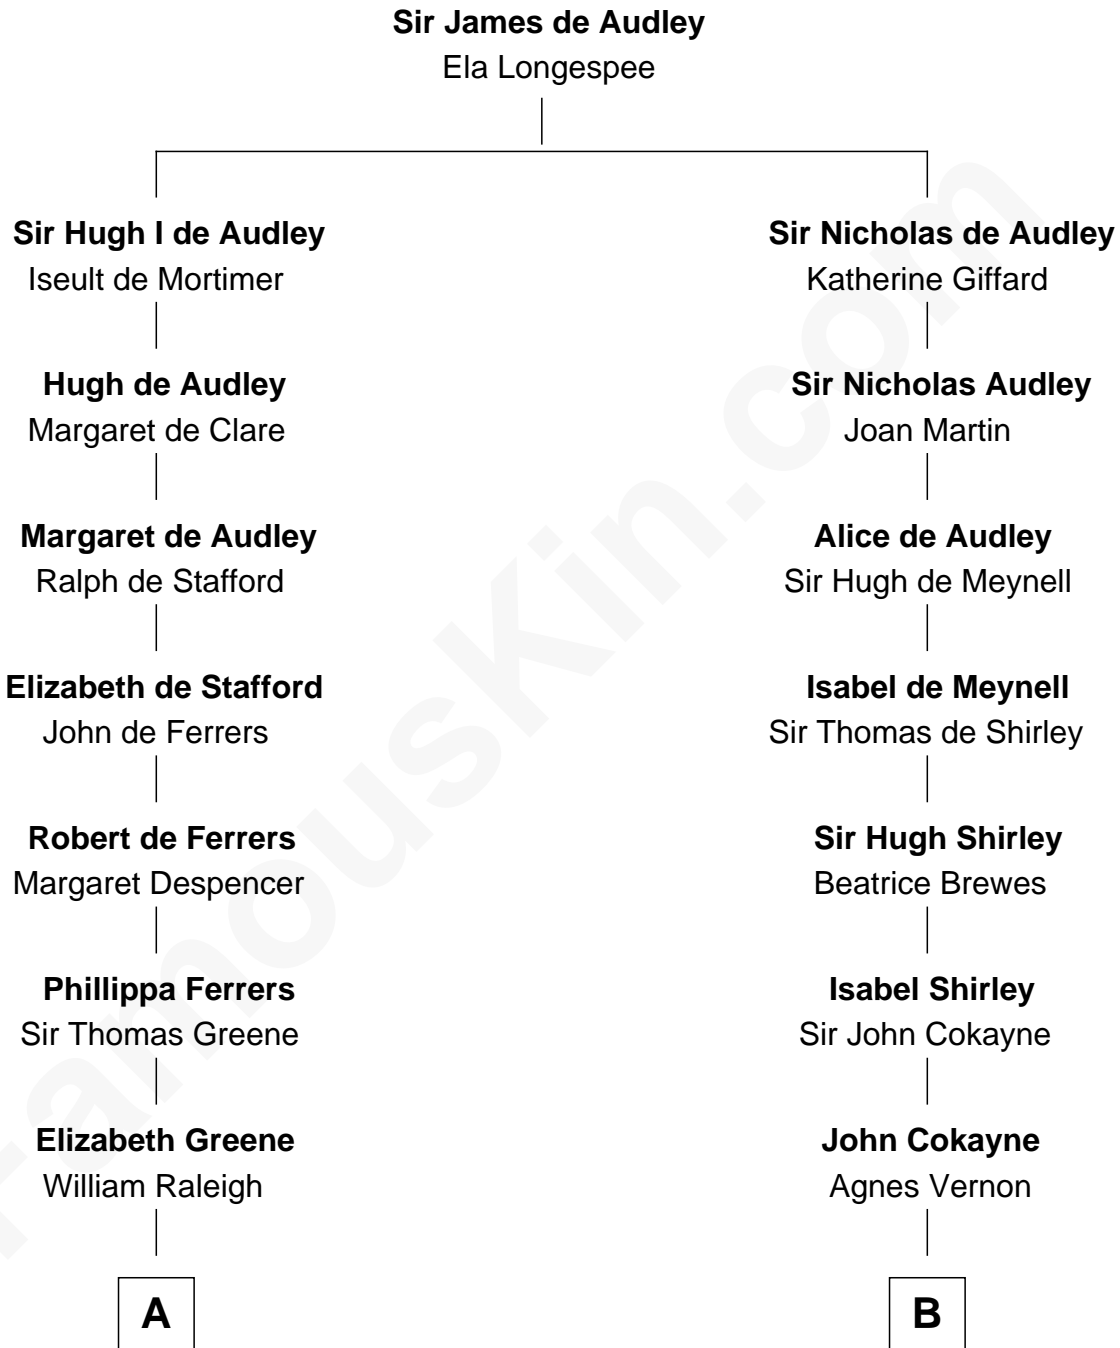

FamousKin.com

Relationship Chart of

J. A. Folger

Founder of Folger Coffee Company

17th cousin 2 times removed of

Charles Carroll

Signer of the Declaration of Independence

C

—
Rebecca Slocum

George Folger

—
Samuel Brown Folger

Nancy F. Hiller

—
J. A. Folger

Founder of Folger Coffee Co.

FamousKin.com