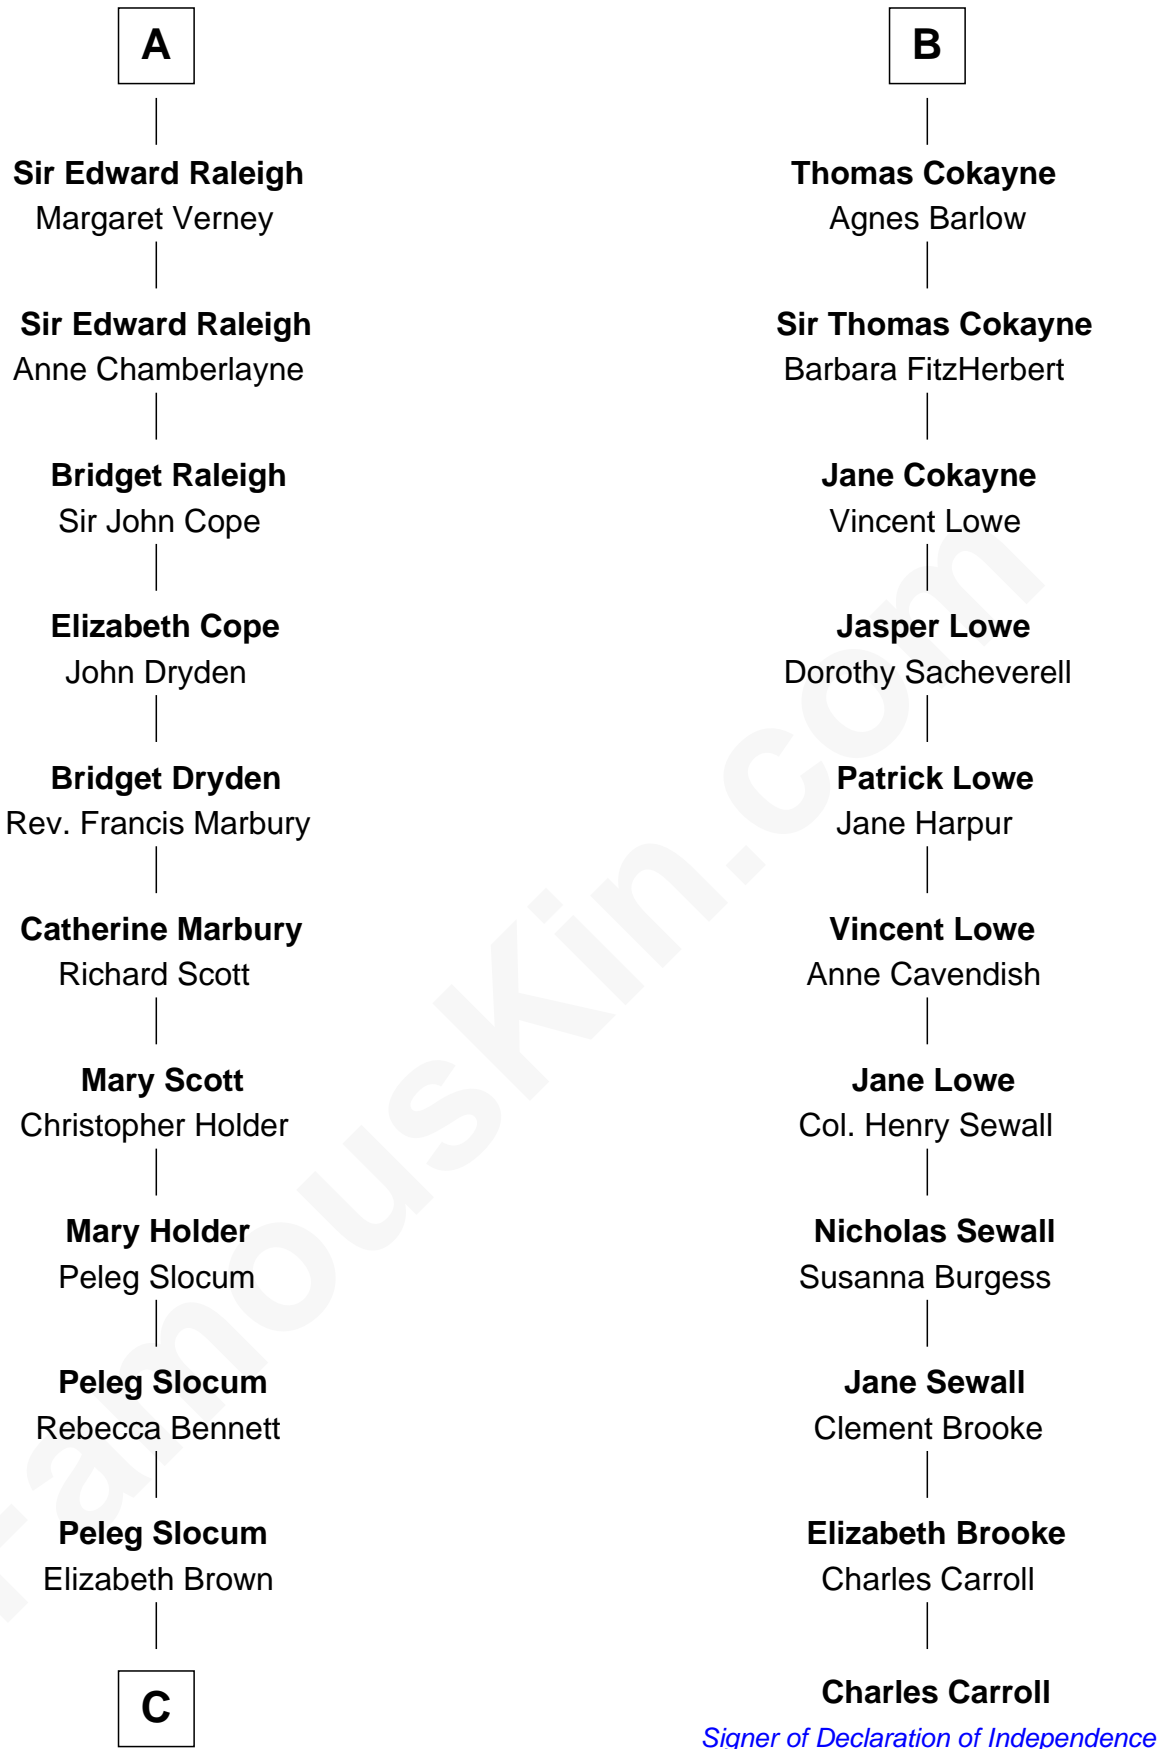

FamousKin.com

Relationship Chart of

J. A. Folger

Founder of Folger Coffee Company

17th cousin 2 times removed of

Charles Carroll

Signer of the Declaration of Independence

C

—
Rebecca Slocum

George Folger

—
Samuel Brown Folger

Nancy F. Hiller

—
J. A. Folger

Founder of Folger Coffee Co.

FamousKin.com