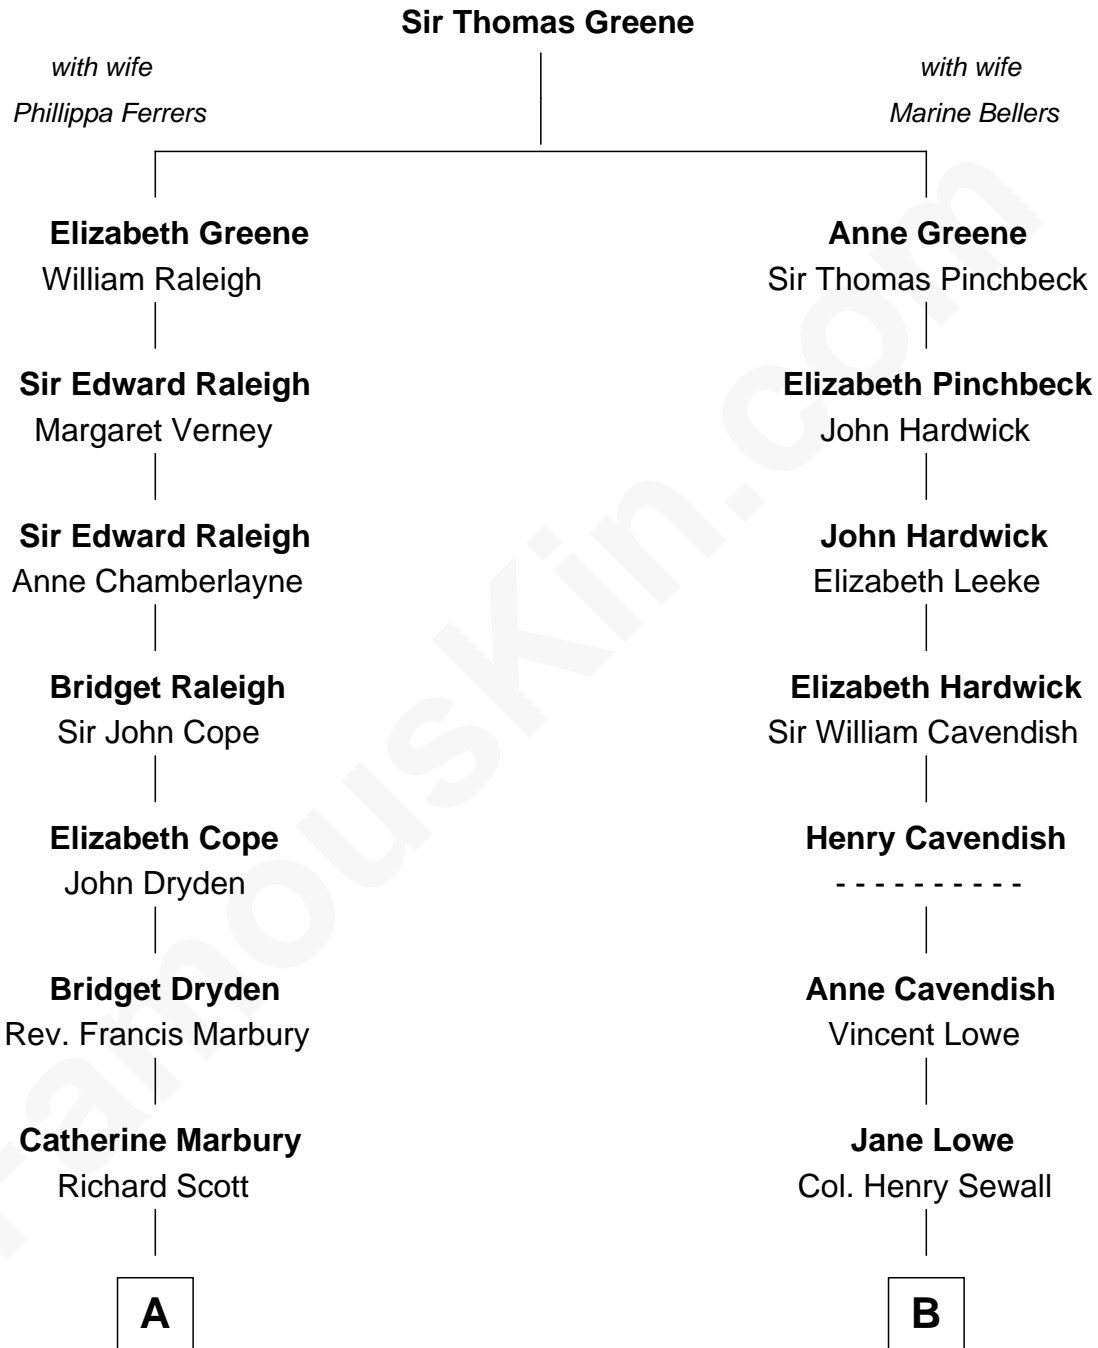

FamousKin.com

Relationship Chart of

J. A. Folger

Founder of Folger Coffee Company

10th cousin 3 times removed of

Charles Carroll

Signer of the Declaration of Independence

A