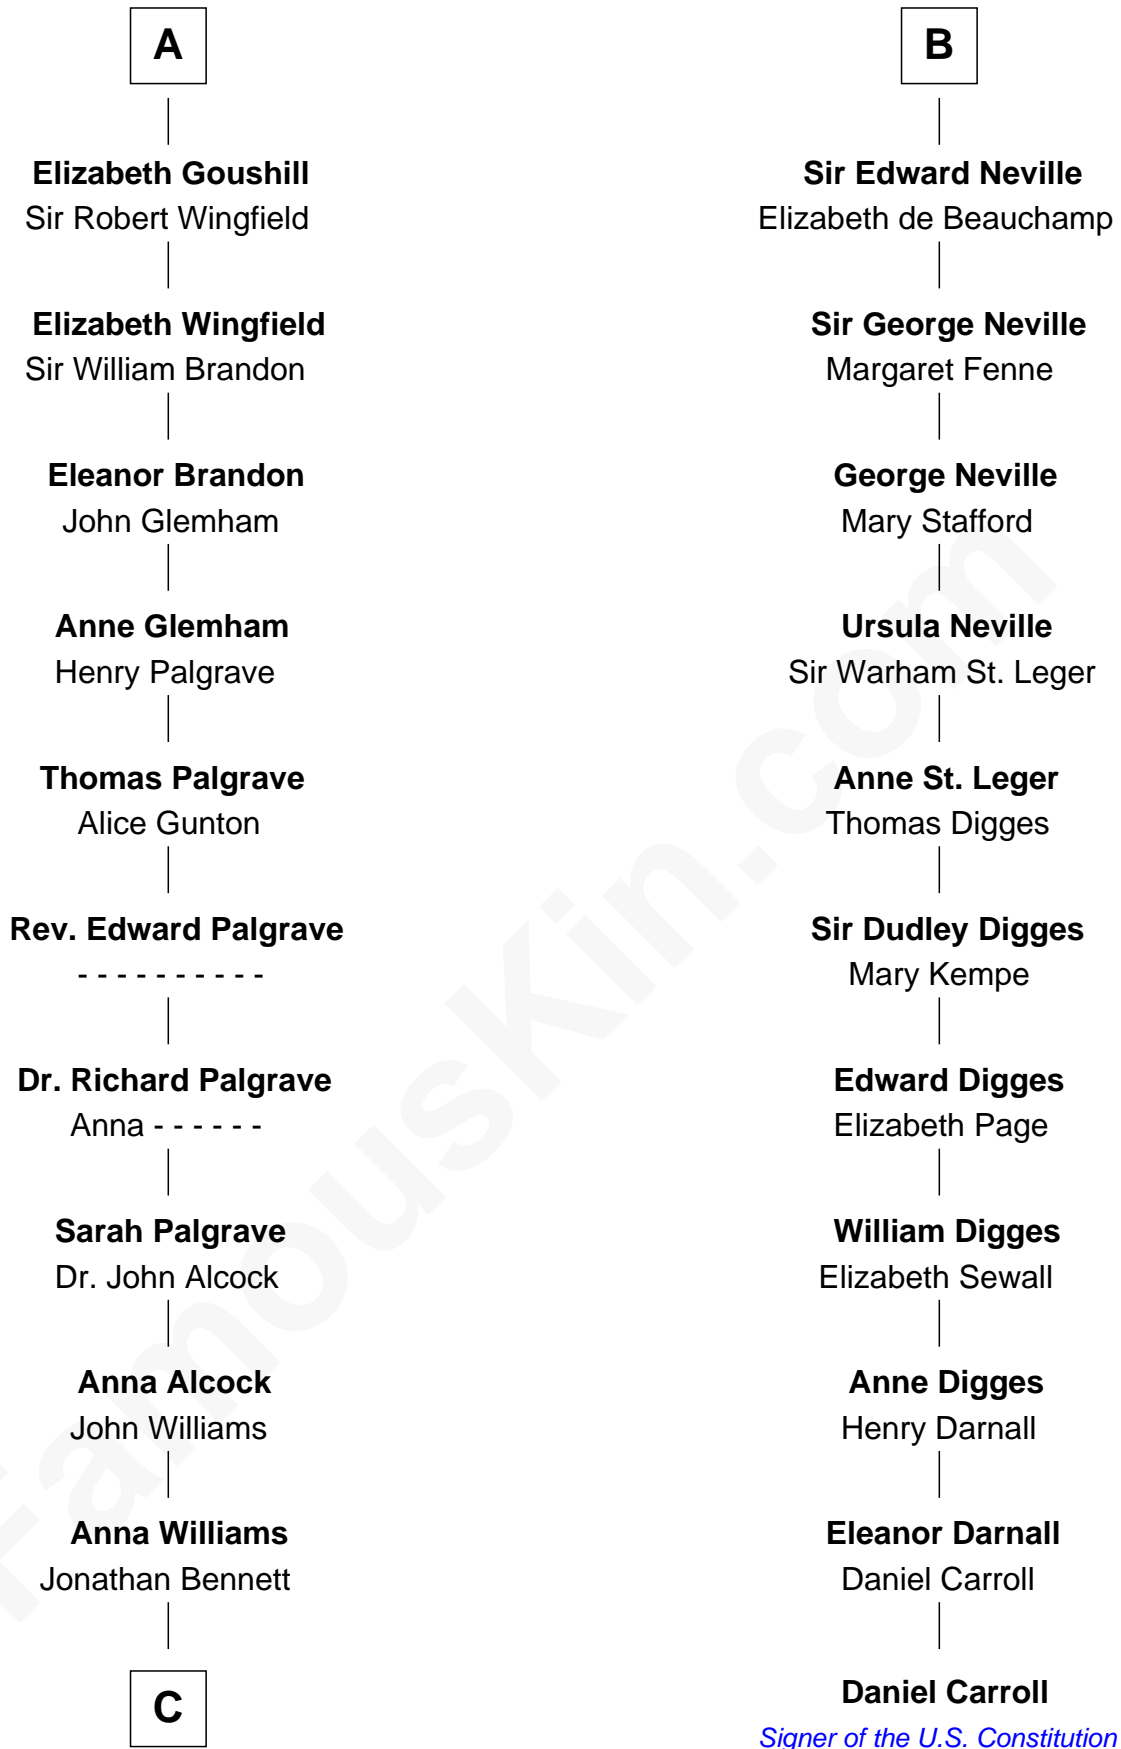

FamousKin.com Relationship Chart of

J. A. Folger

Founder of Folger Coffee Company

17th cousin 4 times removed of

Daniel Carroll

Signer of the U.S. Constitution

Reginald de Braiose

C

—
Rebecca Bennett

Peleg Slocum

—
Peleg Slocum

Elizabeth Brown

—
Rebecca Slocum

George Folger

—
Samuel Brown Folger

Nancy F. Hiller