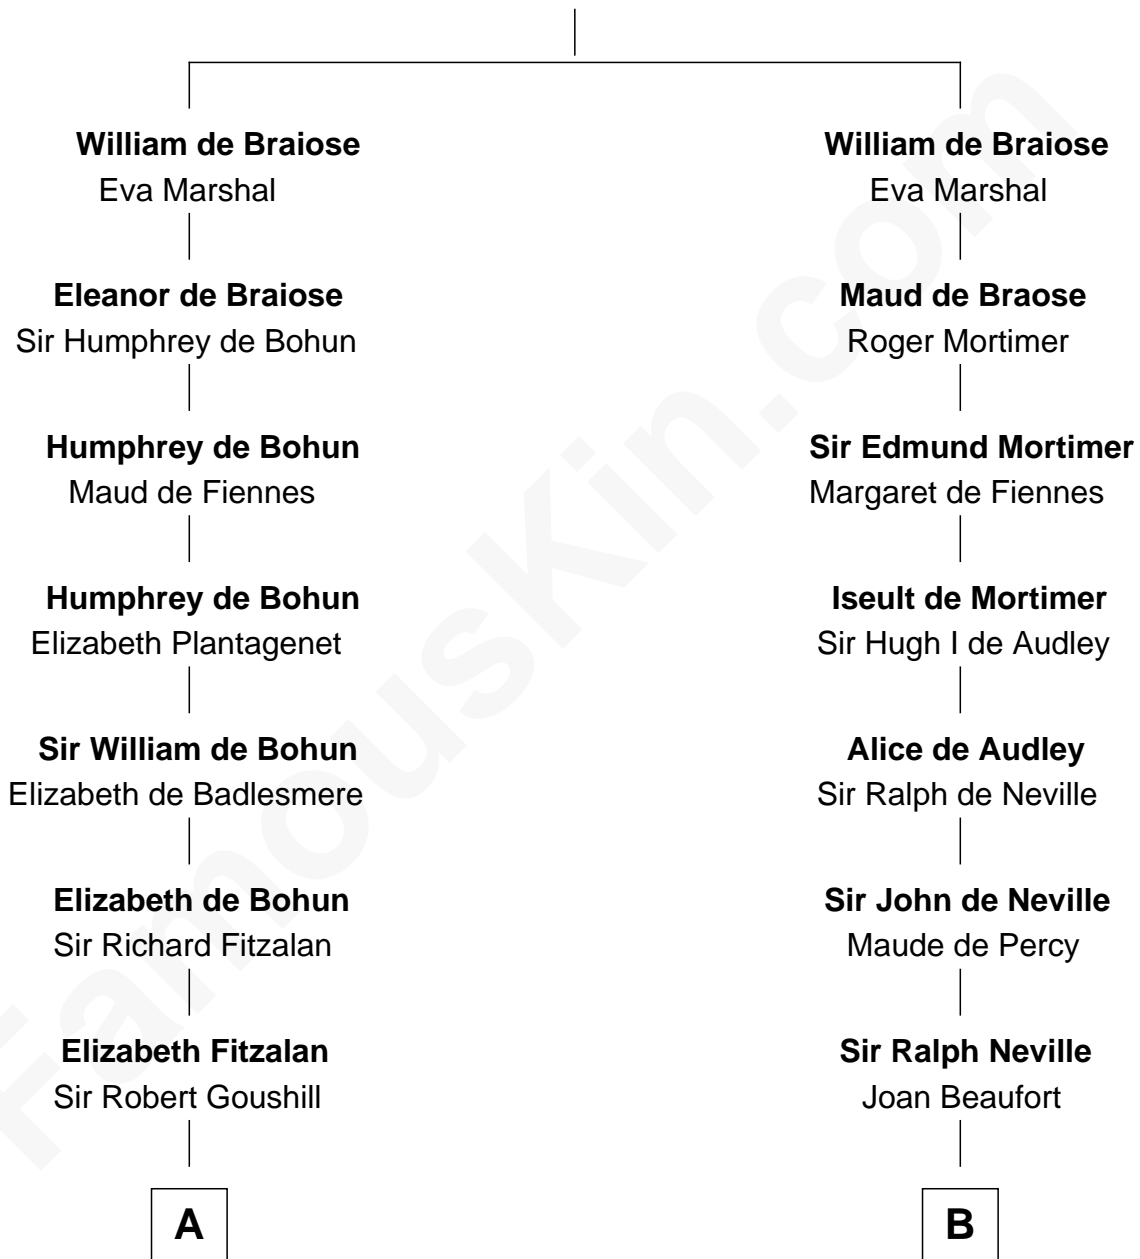

FamousKin.com Relationship Chart of

J. A. Folger

Founder of Folger Coffee Company

17th cousin 4 times removed of

Daniel Carroll

Signer of the U.S. Constitution

Reginald de Braiose

C

—
Rebecca Bennett

Peleg Slocum

—
Peleg Slocum

Elizabeth Brown

—
Rebecca Slocum

George Folger

—
Samuel Brown Folger

Nancy F. Hiller