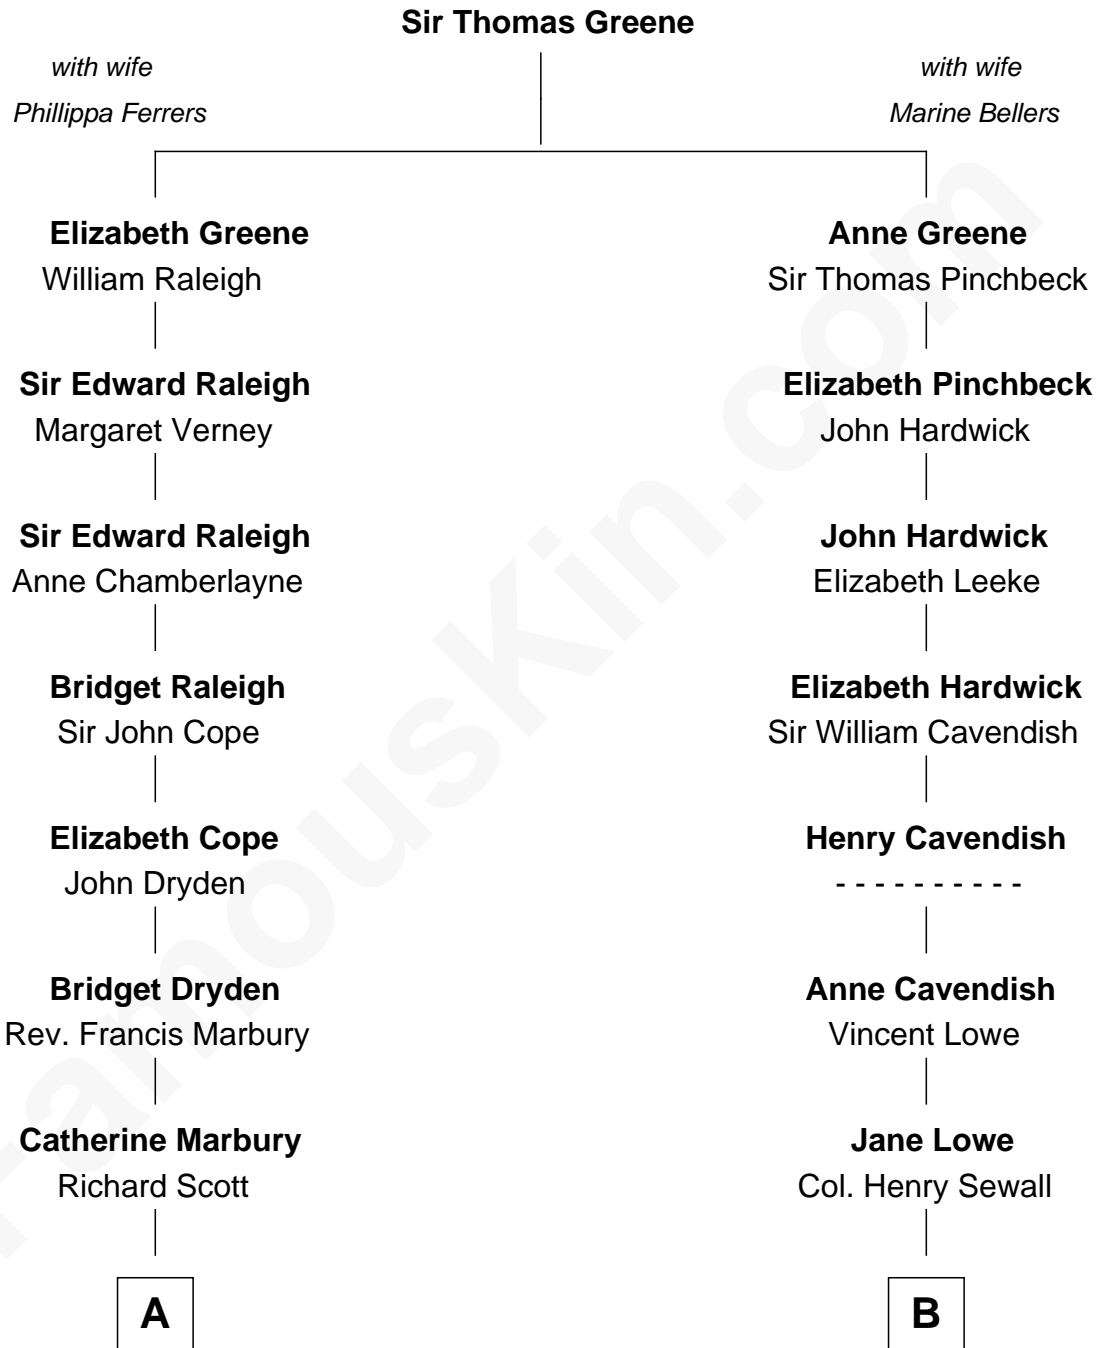

FamousKin.com Relationship Chart of

J. A. Folger

Founder of Folger Coffee Company

10th cousin 3 times removed of

Daniel Carroll

Signer of the U.S. Constitution

A

Mary Scott
Christopher Holder