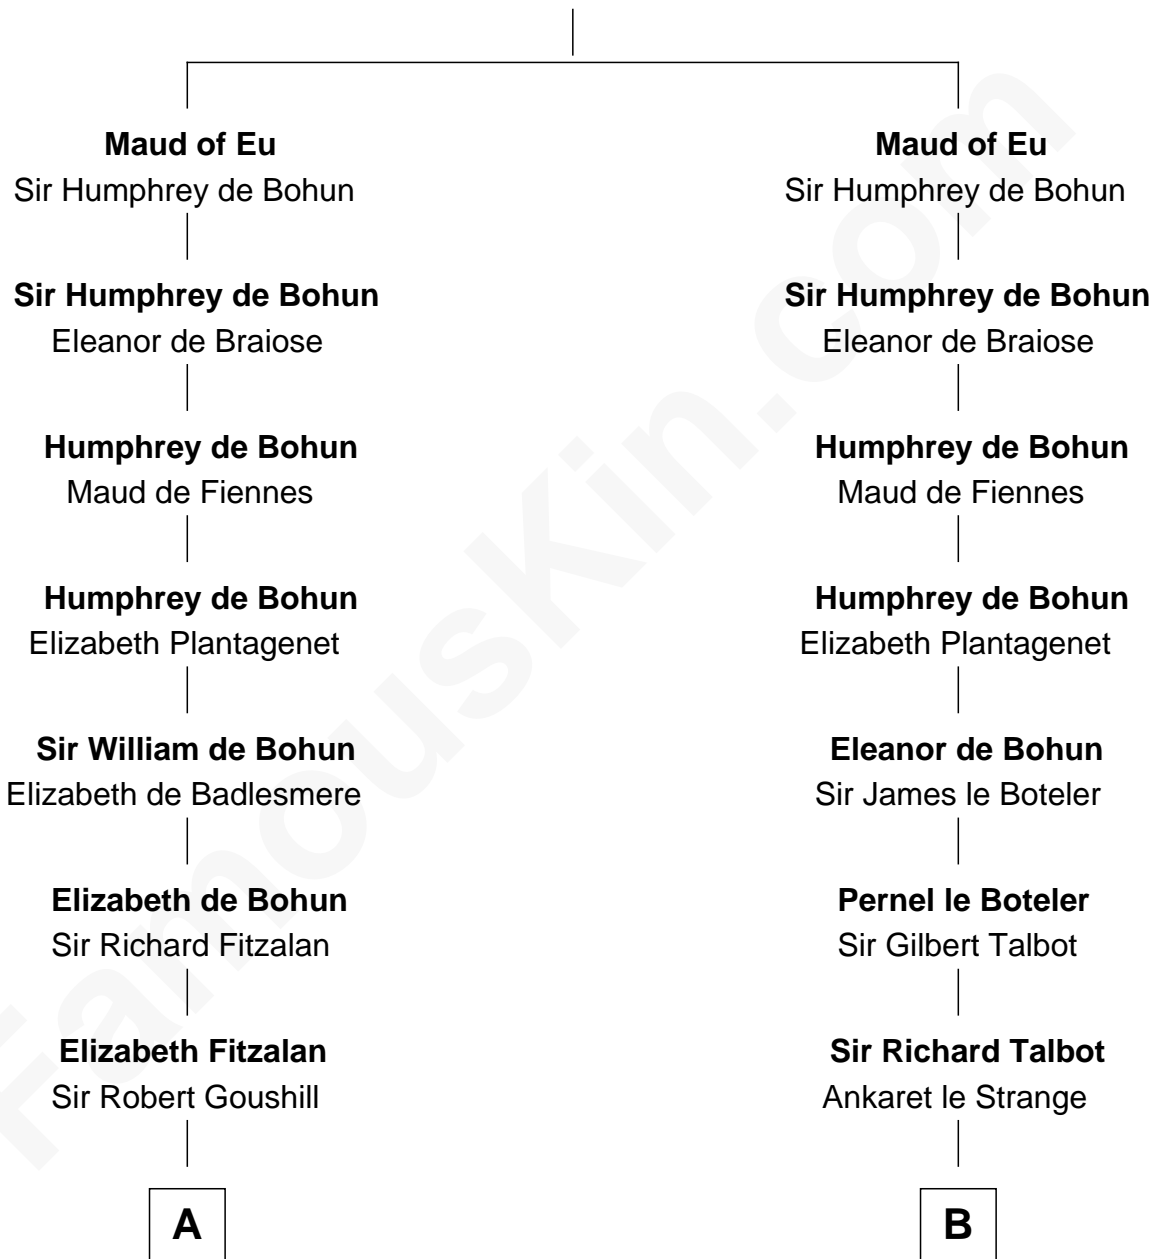

FamousKin.com Relationship Chart of

J. A. Folger

Founder of Folger Coffee Company

19th cousin 2 times removed of

John Carroll

Founder of Georgetown University

Raoul de Lusgnan

Alice de Eu

C

Rebecca Bennett

Peleg Slocum

Peleg Slocum

Elizabeth Brown

Rebecca Slocum

George Folger

Samuel Brown Folger