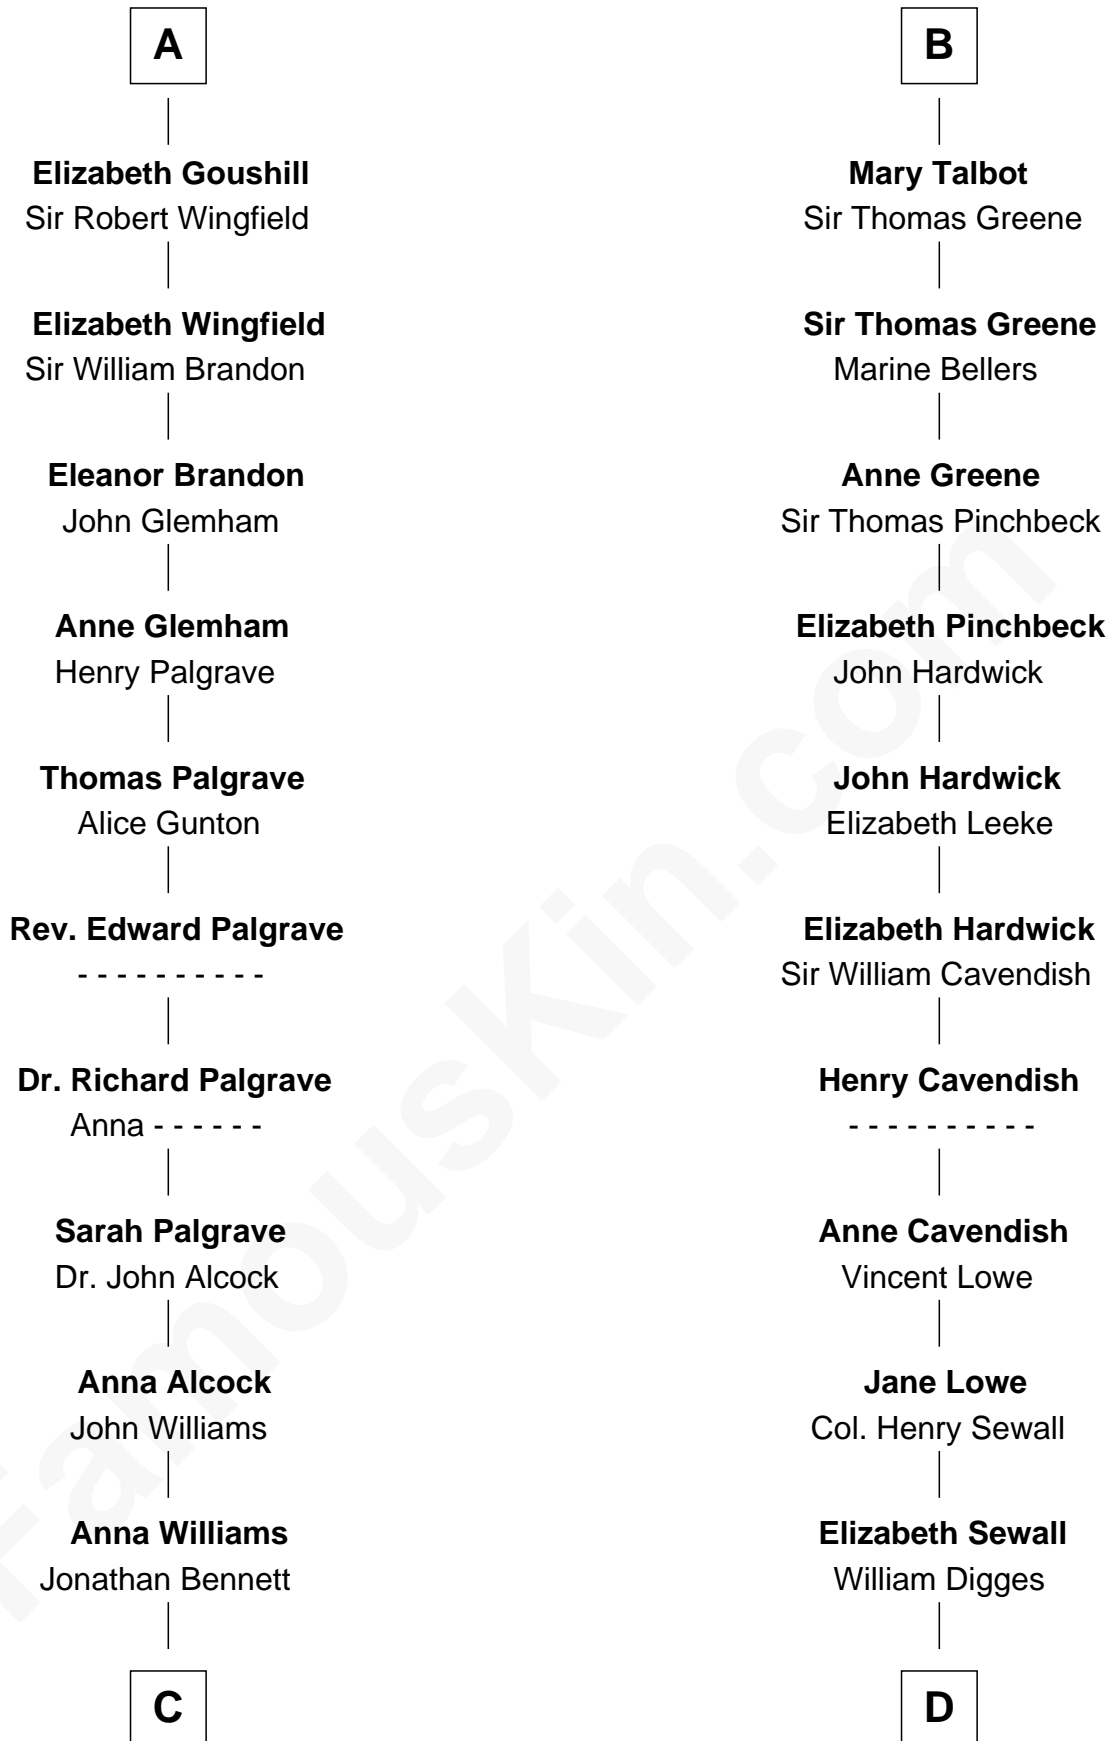

FamousKin.com Relationship Chart of

J. A. Folger

Founder of Folger Coffee Company

19th cousin 2 times removed of

John Carroll

Founder of Georgetown University

Raoul de Lusgnan

Alice de Eu

C

Rebecca Bennett

Peleg Slocum

Peleg Slocum

Elizabeth Brown

Rebecca Slocum

George Folger

Samuel Brown Folger