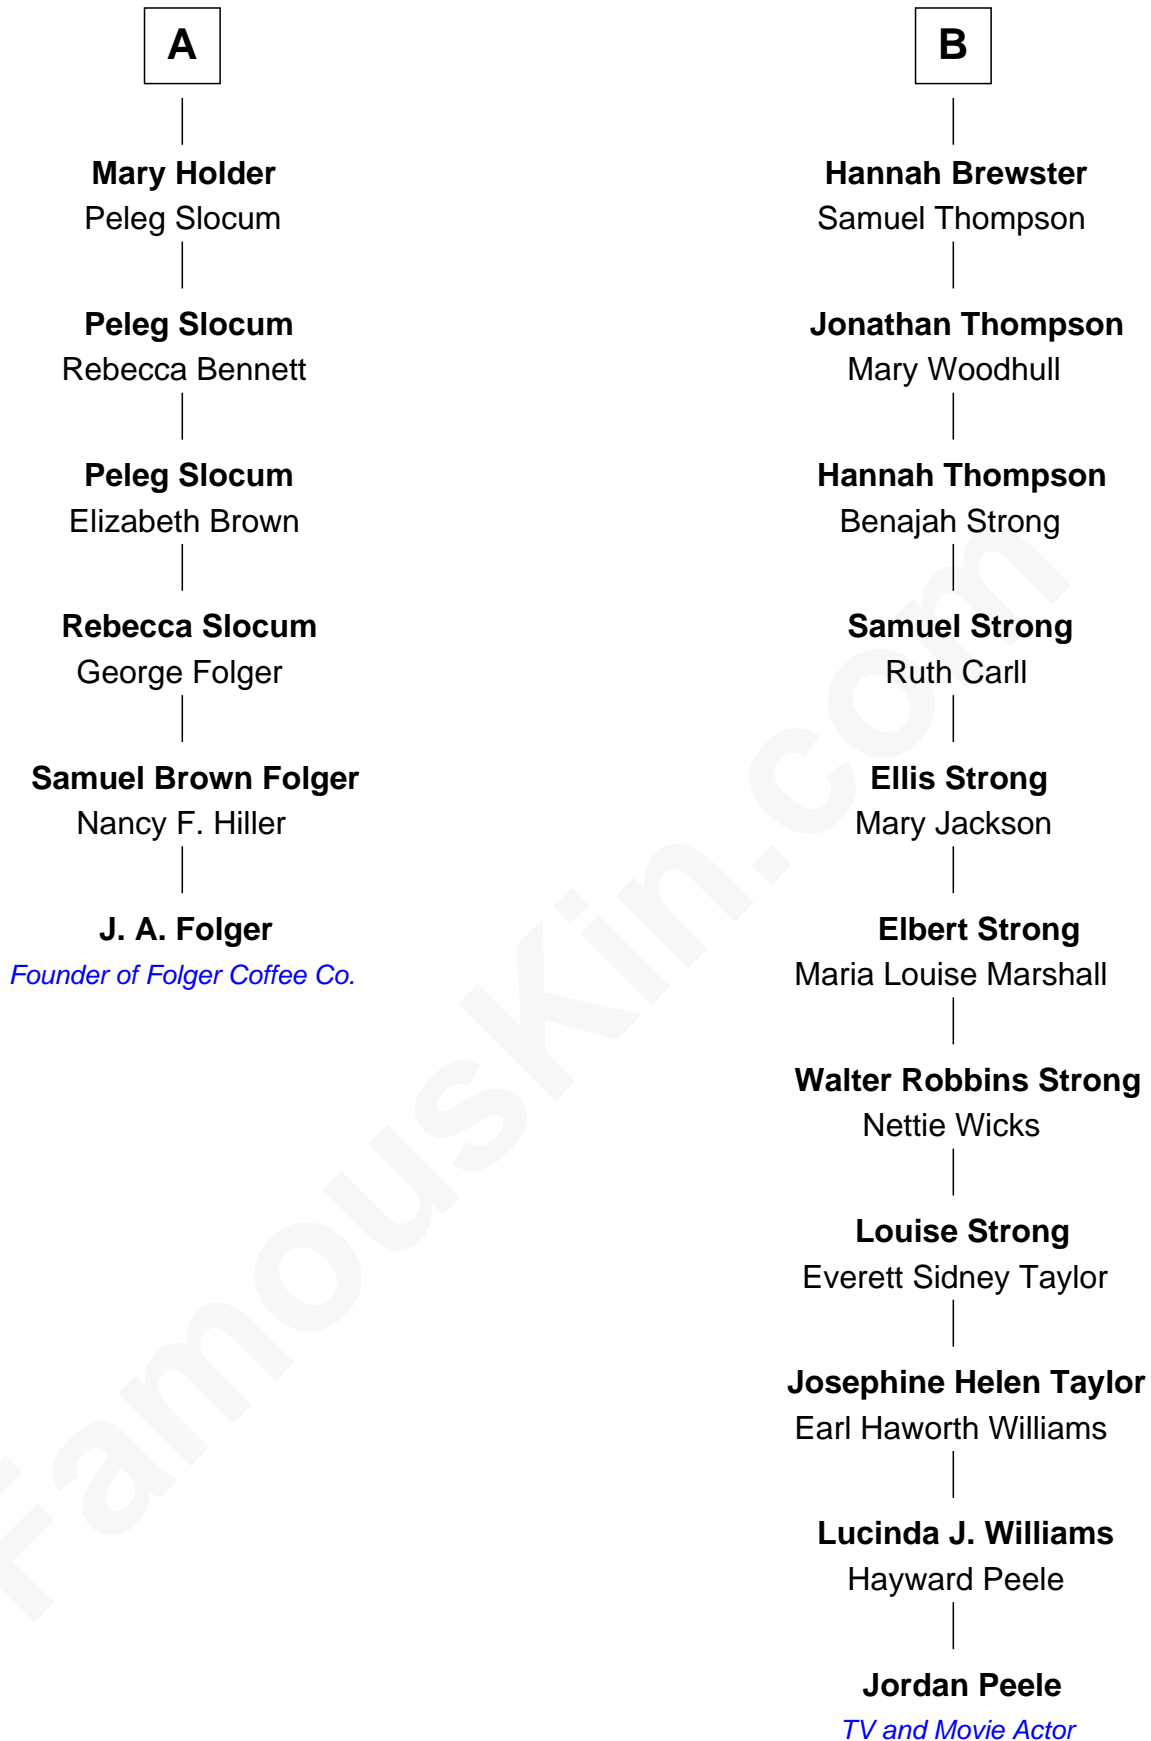

FamousKin.com Relationship Chart of

J. A. Folger

Founder of Folger Coffee Company

12th cousin 5 times removed of

Jordan Peele

TV and Movie Actor

Sir Thomas Blount

Margaret de Gresley

Sir Thomas Blount

Agnes Hawley

Anne Blount

William Marbury

Robert Marbury

Katherine Williamson

William Marbury

Agnes Lenton

Helena Byron

Sir William Blount

Margaret Echyngham

Elizabeth Blount

Sir Andrews de Windsor

Edith Windsor

George Ludlow

Thomas Ludlow

Jane Pyle

Roger Ludlow

Mary Cogan

Sarah Ludlow

Rev. Nathaniel Brewster

B

Jordan Peele photo by [Peabody Awards](#) [\(CC BY 2.0\)](#)