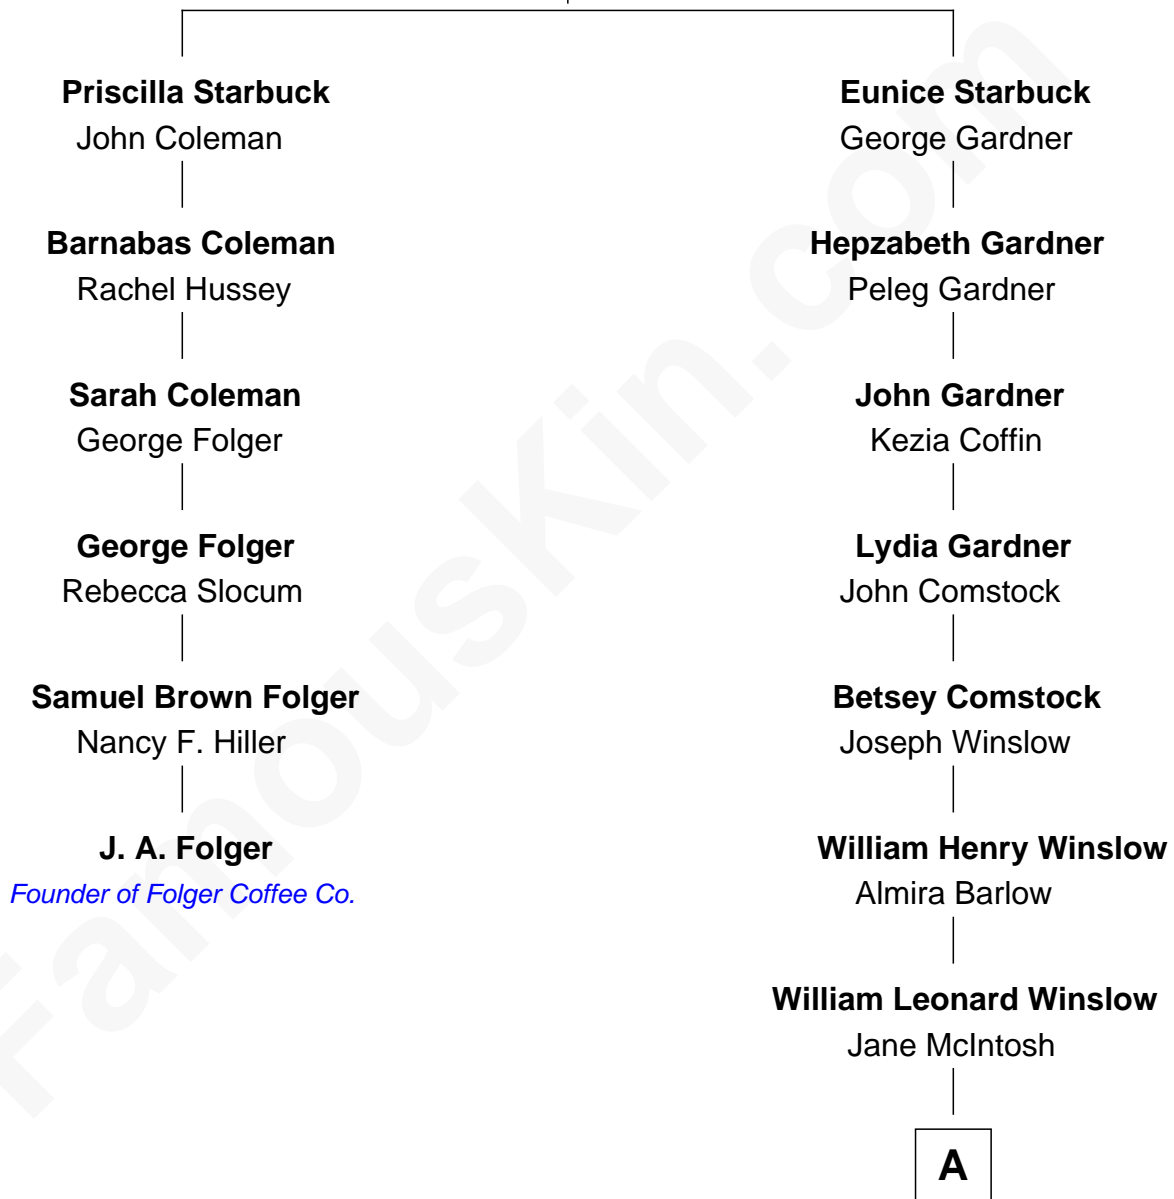

FamousKin.com Relationship Chart of

J. A. Folger

Founder of Folger Coffee Company

5th cousin 4 times removed of

Don Winslow

Author and Screenwriter

Nathaniel Starbuck

Mary Coffin

A

Lloyd Robert Winslow
Dorothy Grace Dandeno

Donald Lloyd Winslow
Ottis Mary Scheuermann

Don Winslow
Suspense Novelist