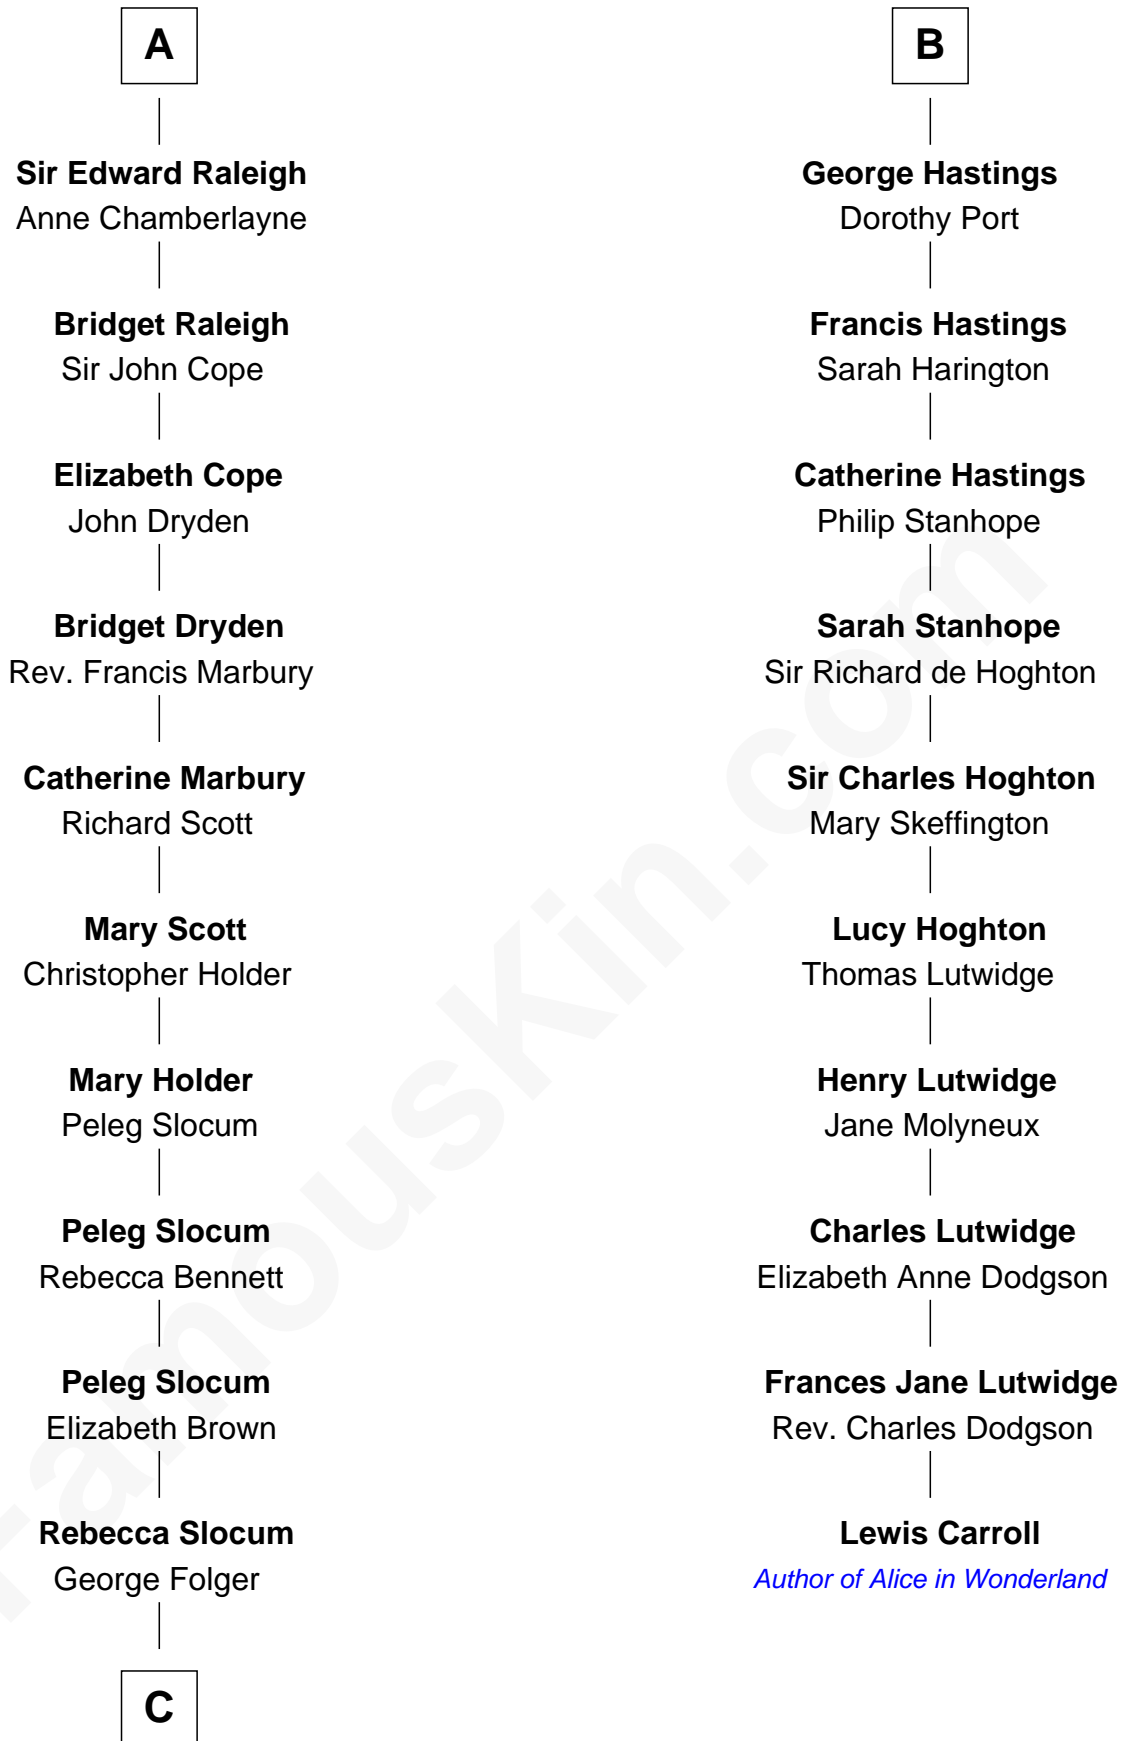

FamousKin.com Relationship Chart of

J. A. Folger

Founder of Folger Coffee Company

16th cousin 2 times removed of

Lewis Carroll

Author of Alice in Wonderland

Sir Hugh I de Audley

Iseult de Mortimer

C

—
Samuel Brown Folger

Nancy F. Hiller

—
J. A. Folger

Founder of Folger Coffee Co.

FamousKin.com