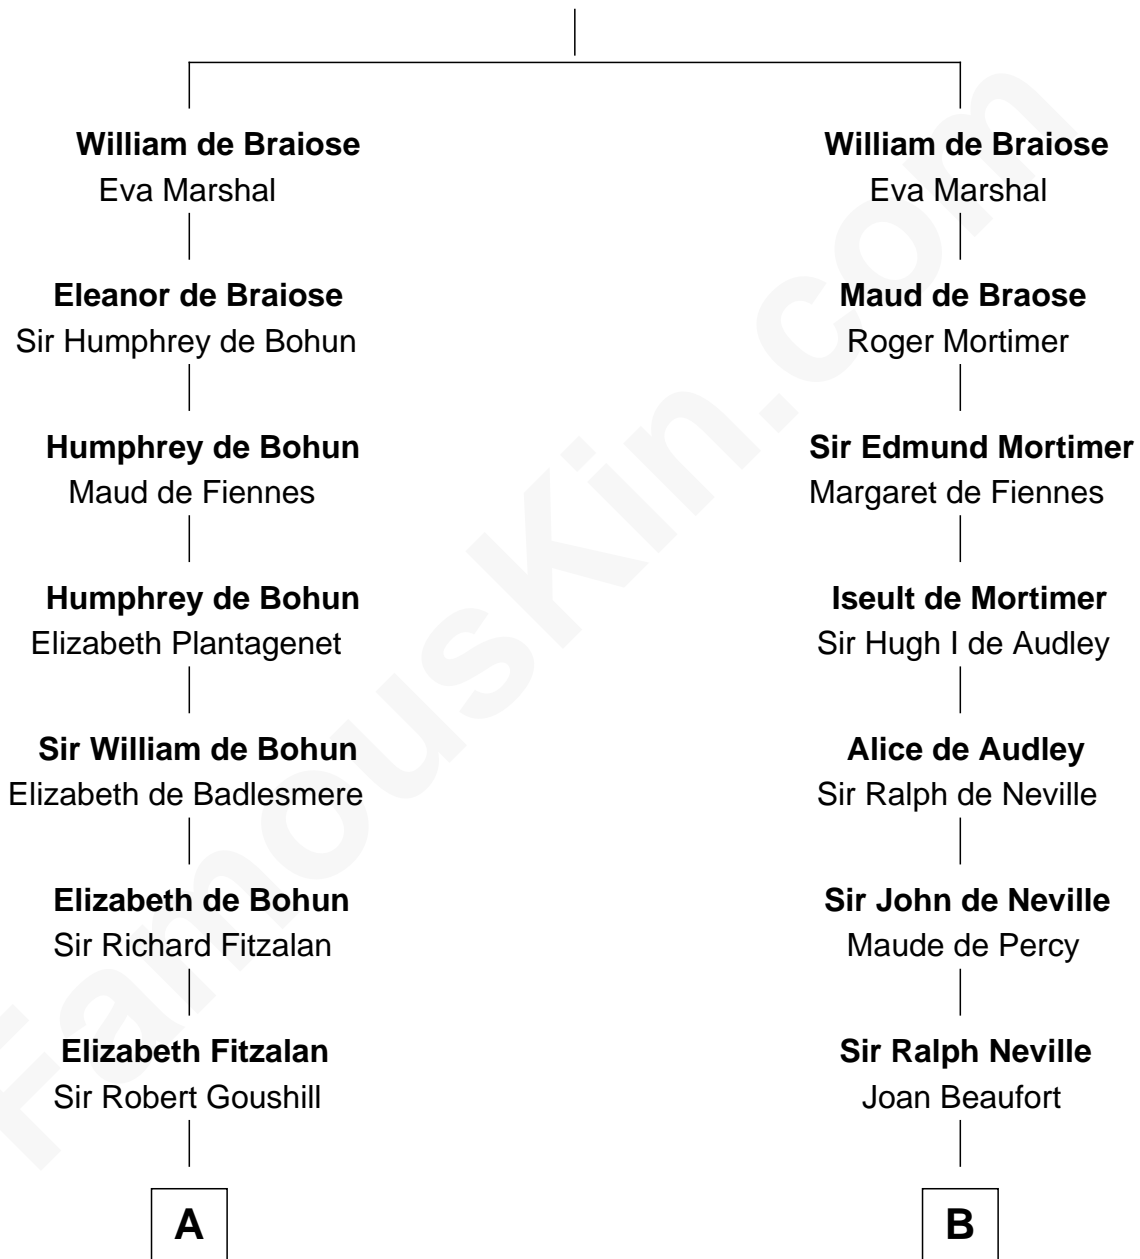

FamousKin.com Relationship Chart of

J. A. Folger

Founder of Folger Coffee Company

20th cousin 1 time removed of

Lewis Carroll

Author of Alice in Wonderland

Reginald de Braiose

C

Rebecca Bennett

Peleg Slocum

Peleg Slocum

Elizabeth Brown

Rebecca Slocum

George Folger

Samuel Brown Folger

Nancy F. Hiller