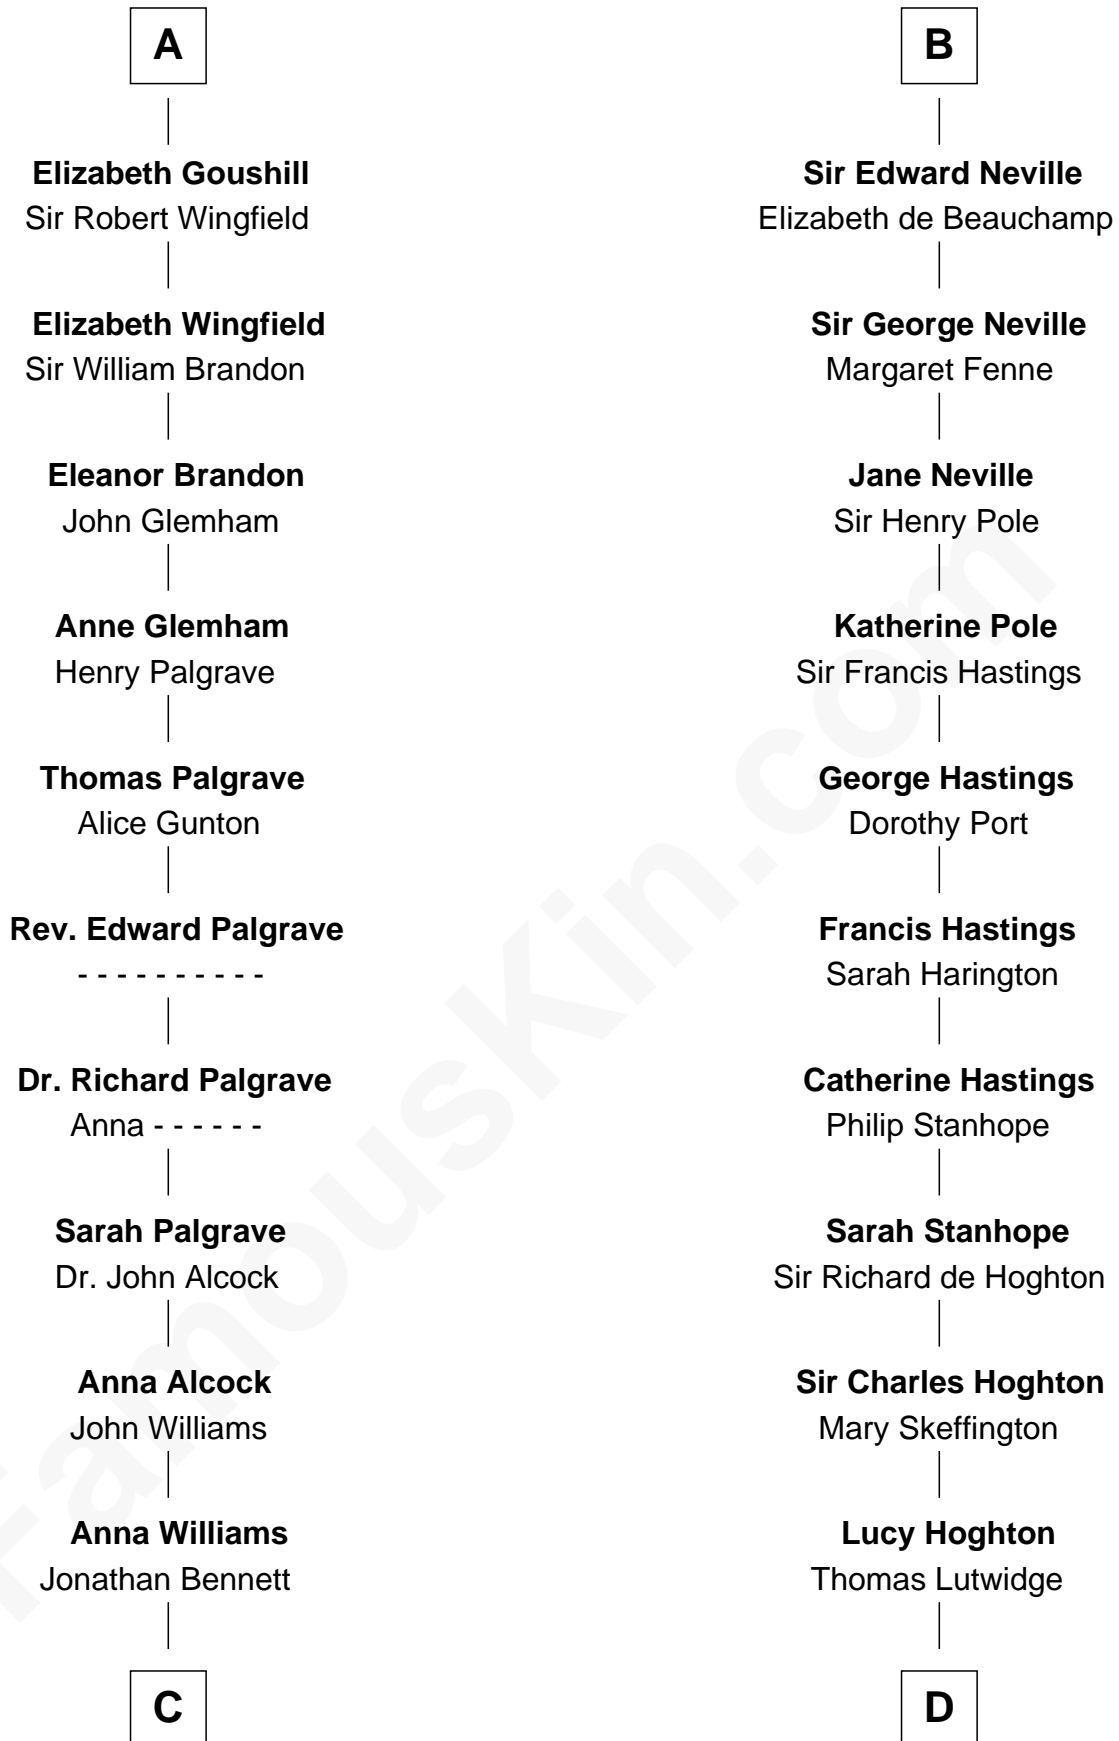

FamousKin.com Relationship Chart of

J. A. Folger

Founder of Folger Coffee Company

20th cousin 1 time removed of

Lewis Carroll

Author of Alice in Wonderland

Reginald de Braiose

C

Rebecca Bennett

Peleg Slocum

Peleg Slocum

Elizabeth Brown

Rebecca Slocum

George Folger

Samuel Brown Folger

Nancy F. Hiller