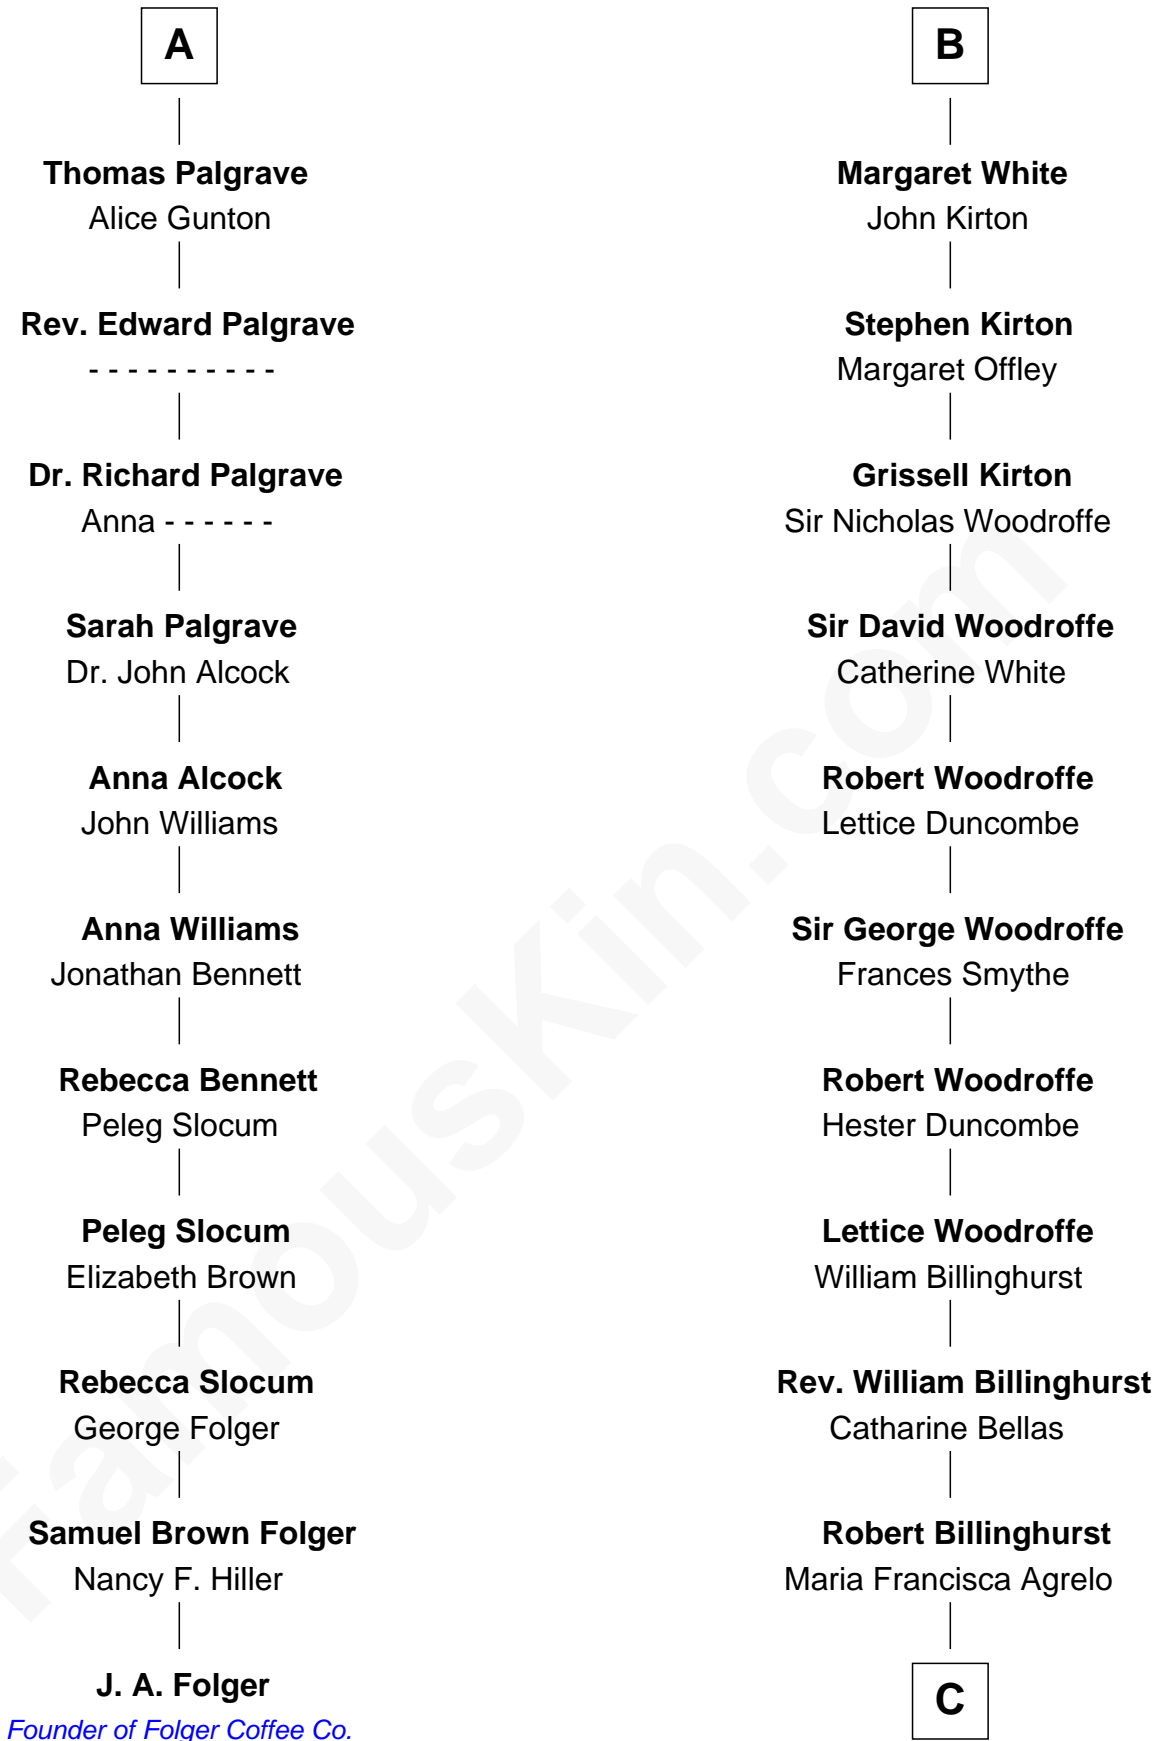

FamousKin.com Relationship Chart of

J. A. Folger

Founder of Folger Coffee Company

17th cousin 1 time removed of

Guillermo Billinghurst

31st President of Peru

Bartholomew de Badlesmere

Margaret de Clare

Elizabeth de Badlesmere

Sir William de Bohun

Elizabeth de Bohun

Sir Richard Fitzalan

Elizabeth Fitzalan

Sir Robert Goushill

Elizabeth Goushill

Sir Robert Wingfield

Sir Robert Hungerford

Eleanor Hungerford

Sir John White

Robert White

Margaret Gainsford

B

C

Guillermo Eugenio Billinghurst

Belisaria Angulo

Guillermo Billinghurst

31st President of Peru

FamousKin.com