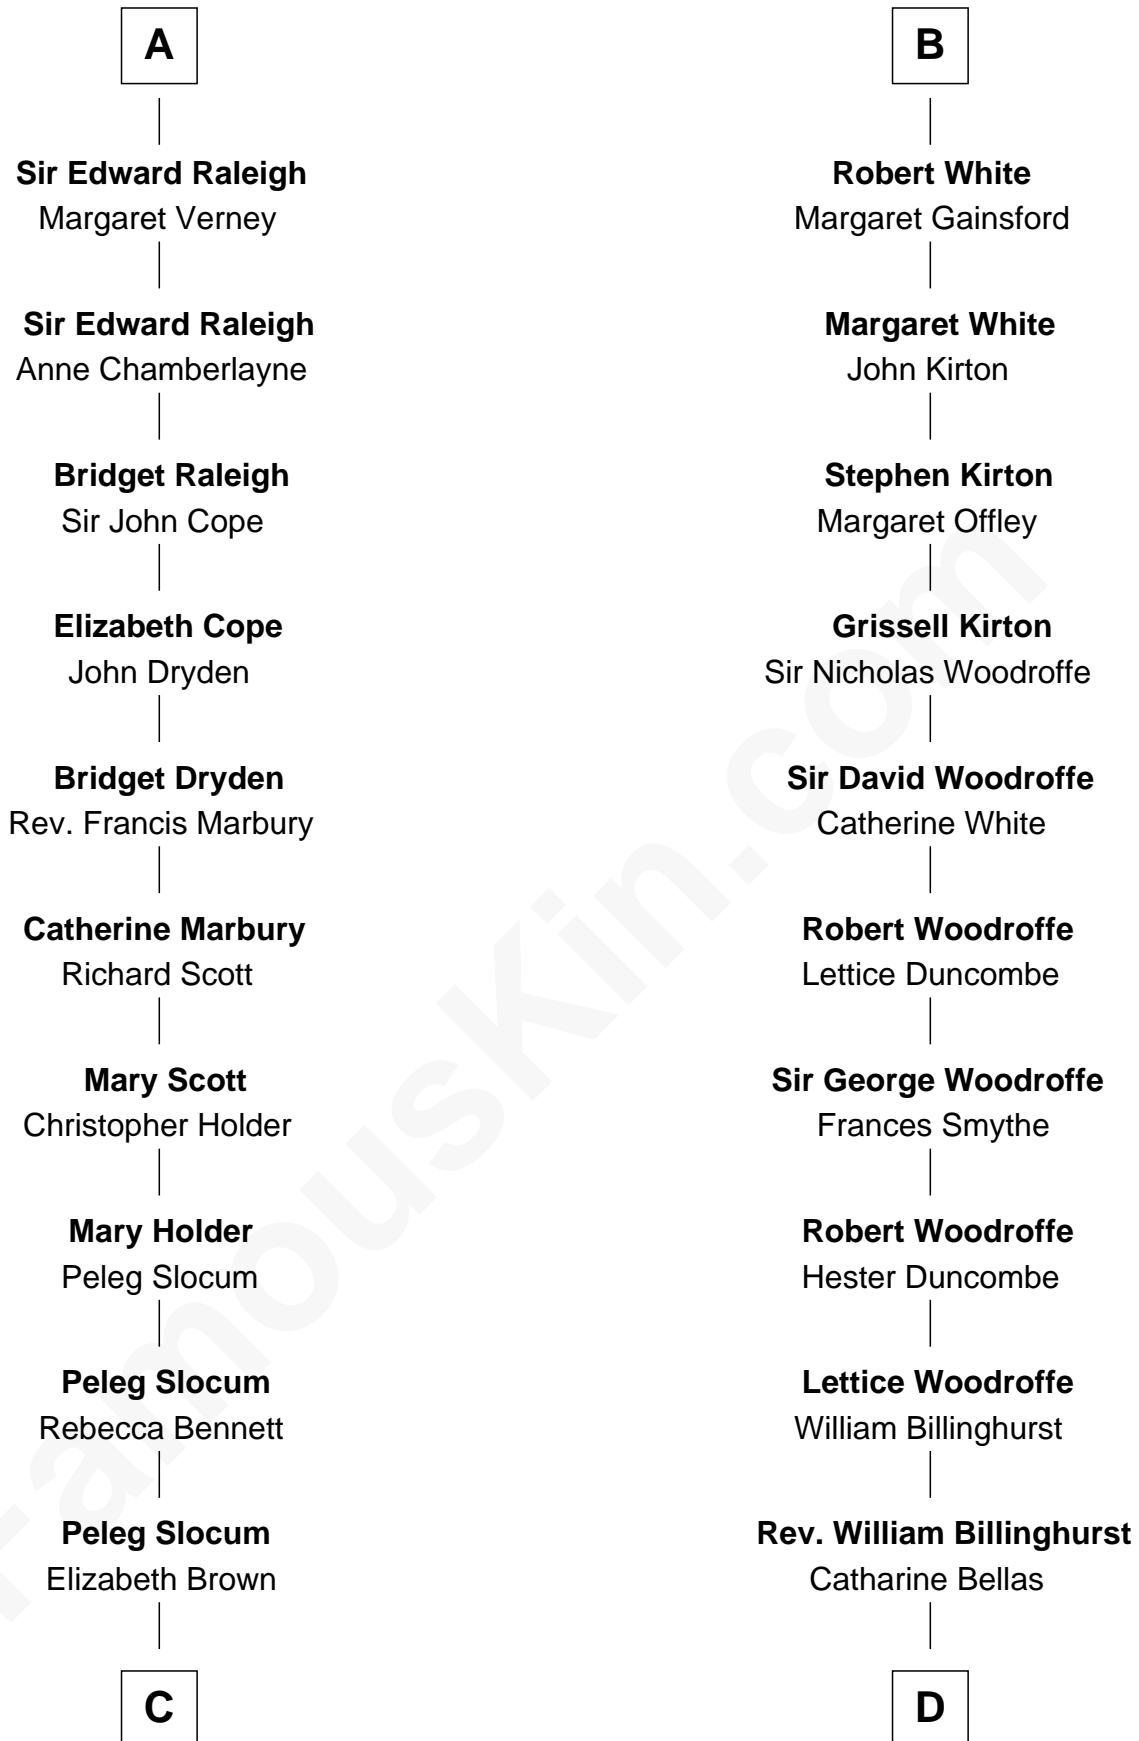

FamousKin.com Relationship Chart of

J. A. Folger

Founder of Folger Coffee Company

19th cousin of

Guillermo Billinghurst

31st President of Peru

Sir Hugh le Despencer

Aveline Basset

Margaret Despencer

Robert de Ferrers

Phillippa Ferrers

Sir Thomas Greene

Elizabeth Greene

William Raleigh

A

Eleanor le Despencer

Sir Walter Hungerford

Sir Robert Hungerford

Margaret Botreaux

Eleanor Hungerford

Sir John White

B

C

Rebecca Slocum

George Folger

Samuel Brown Folger

Nancy F. Hiller

J. A. Folger

Founder of Folger Coffee Co.

D

Robert Billinghurst

Maria Francisca Agrelo