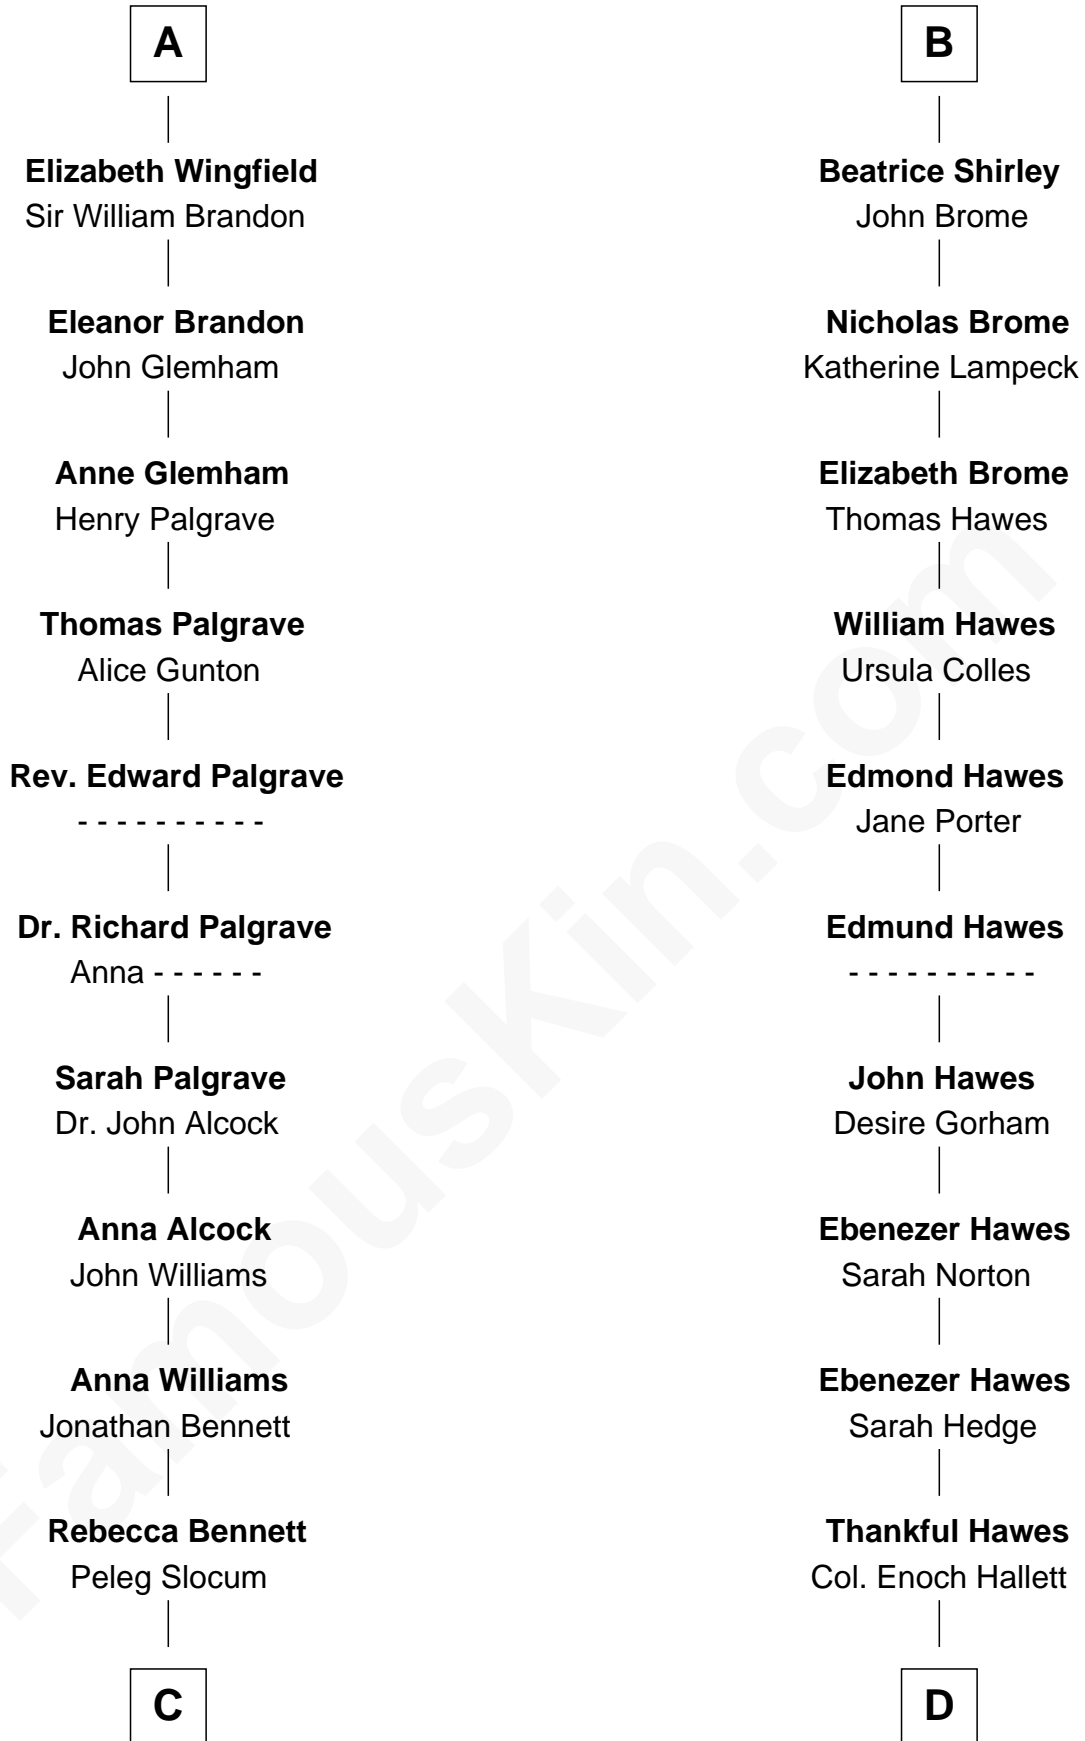

FamousKin.com Relationship Chart of

J. A. Folger

Founder of Folger Coffee Company

20th cousin of

Eugene Foss

45th Governor of Massachusetts

C

Peleg Slocum
Elizabeth Brown

Rebecca Slocum
George Folger

Samuel Brown Folger
Nancy F. Hiller

J. A. Folger
Founder of Folger Coffee Co.

D

Susanna Hallett
Col. Heman Bangs

Amanda Bangs
Samuel Bartlett Foss

George Edmund Foss
Marcia Cordelia Noble

Eugene Foss
45th Governor of Massachusetts