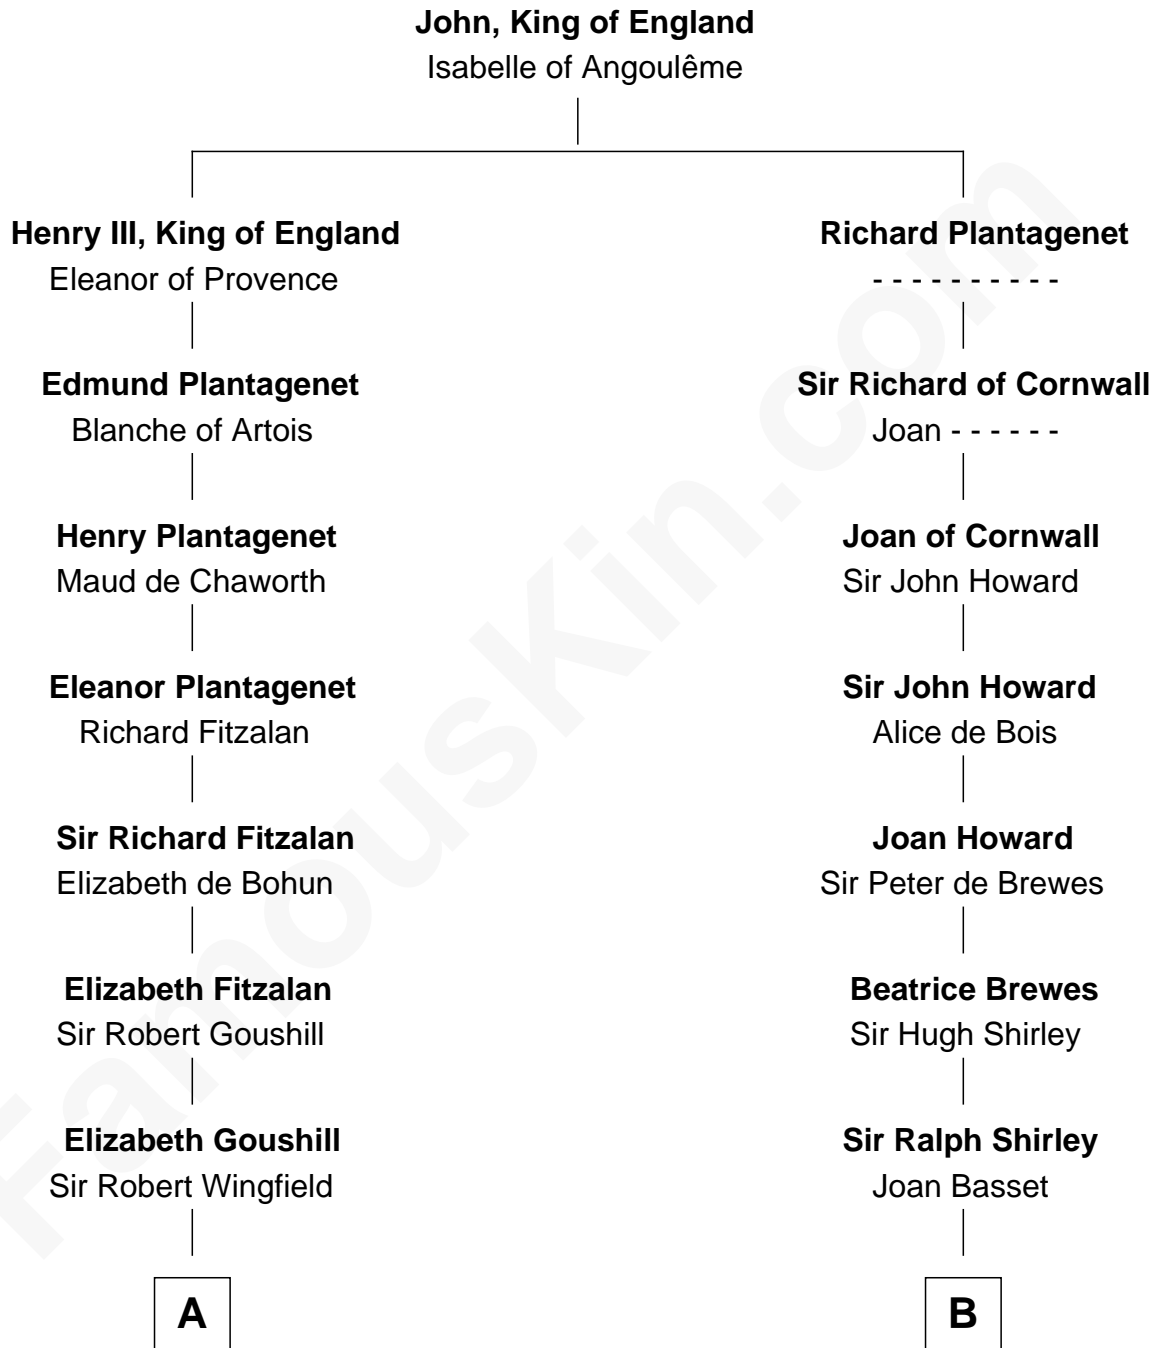

FamousKin.com Relationship Chart of

J. A. Folger

Founder of Folger Coffee Company

20th cousin of

Eugene Foss

45th Governor of Massachusetts

C

Peleg Slocum
Elizabeth Brown

Eugene Foss
45th Governor of Massachusetts