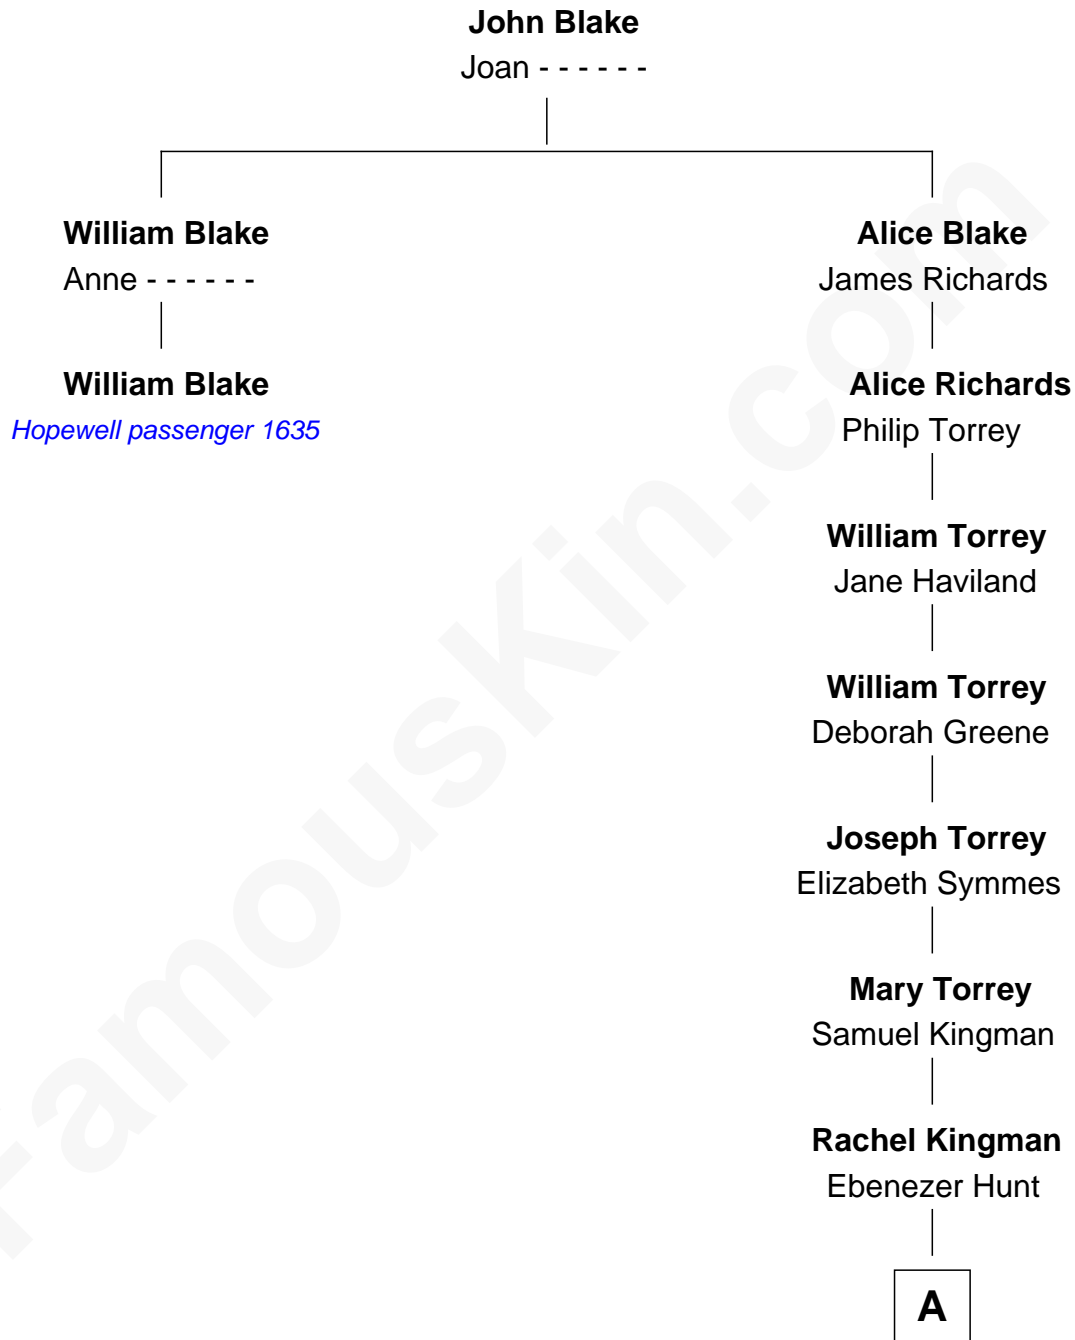

FamousKin.com

Relationship Chart of

William Blake

(c1594 - unk) Hopewell passenger 1635

1st cousin 12 times removed of

Linda Hunt

TV and Movie Actress

A

Ebenezer Hunt
Susannah Bowditch

Ebenezer Hunt
Eunice Nash

Charles Edwin Hunt
Marcia E. Phillips

Charles Phillips Hunt
Ella Maria Read

Charles Edwin Hunt
Louise Phipps Davy

Raymond Davy Hunt
Elsie R. Doying