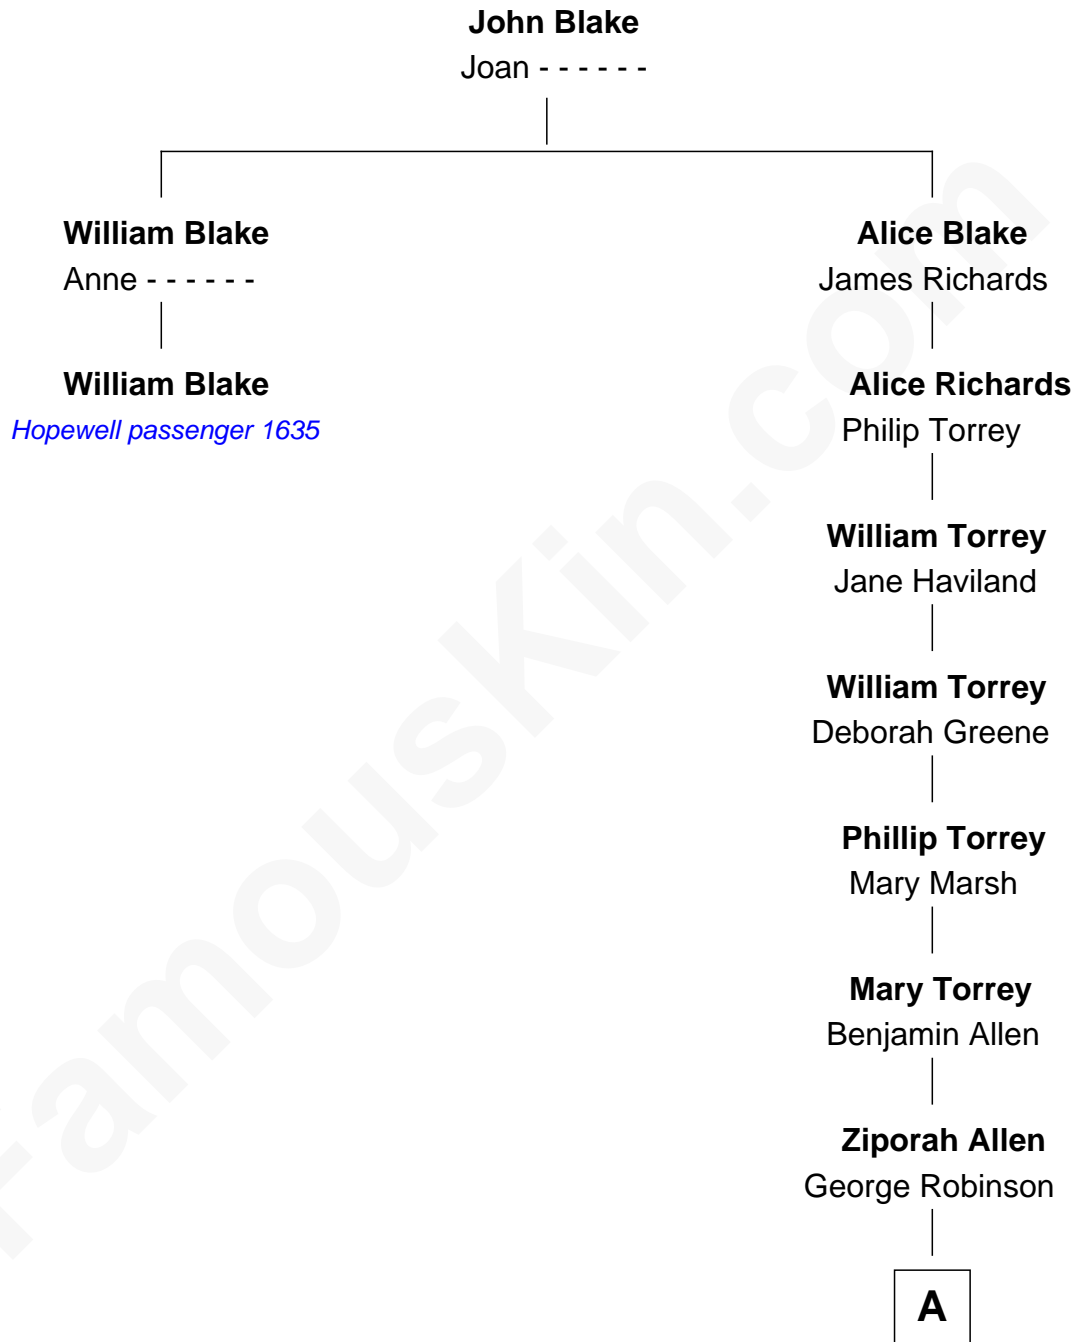

## Relationship Chart of

### William Blake

(c1594 - unk) Hopewell passenger 1635

1st cousin 11 times removed of

**Raquel Welch**  
Movie Actress

**A**

**Nathan Robinson**

Abigail Perrin

**Hannah Kent Robinson**