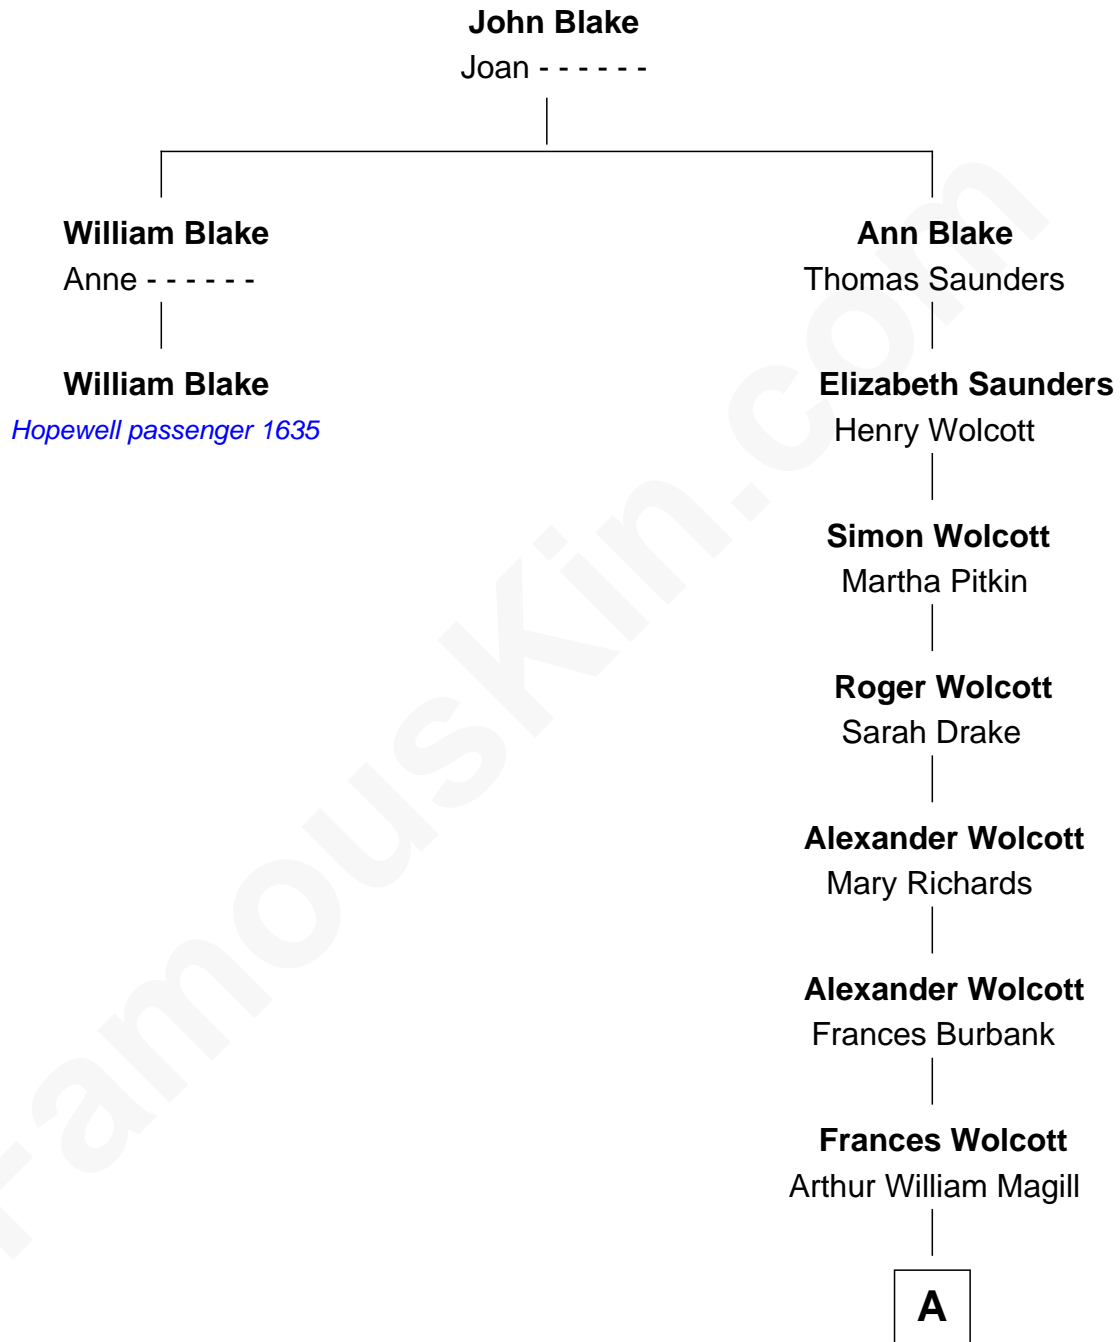

FamousKin.com

Relationship Chart of

William Blake

(c1594 - unk) Hopewell passenger 1635

1st cousin 8 times removed of

Juliette Gordon Low
 Founder of the Girl Scouts

A

Juliette Augusta Magill