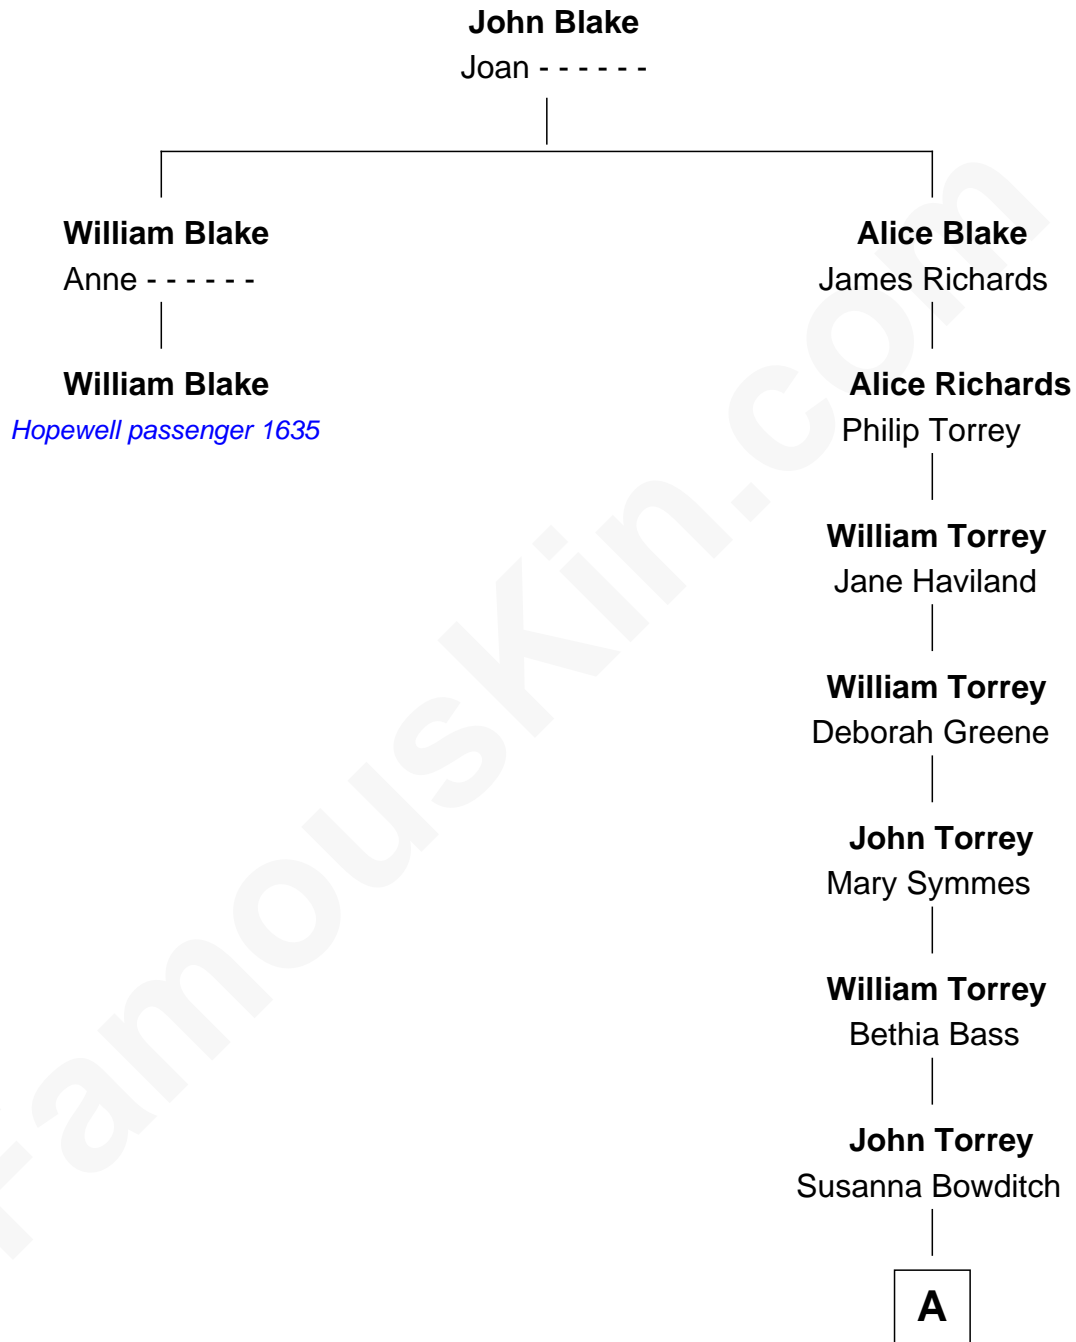

FamousKin.com Relationship Chart of

William Blake

(c1594 - unk) Hopewell passenger 1635

1st cousin 13 times removed of

Billie Eilish

Singer and Songwriter

A

William Torrey
Margaret Nichols

William Torrey
Adeline Whittemore

Adeline Whittemore Torrey
Rev. James Henry Baird

William Torrey Baird
Anne Merideth Grant

Collier Whittemore Baird
Dorothy Grace Norton

William Norton Baird
Edith May Shaw