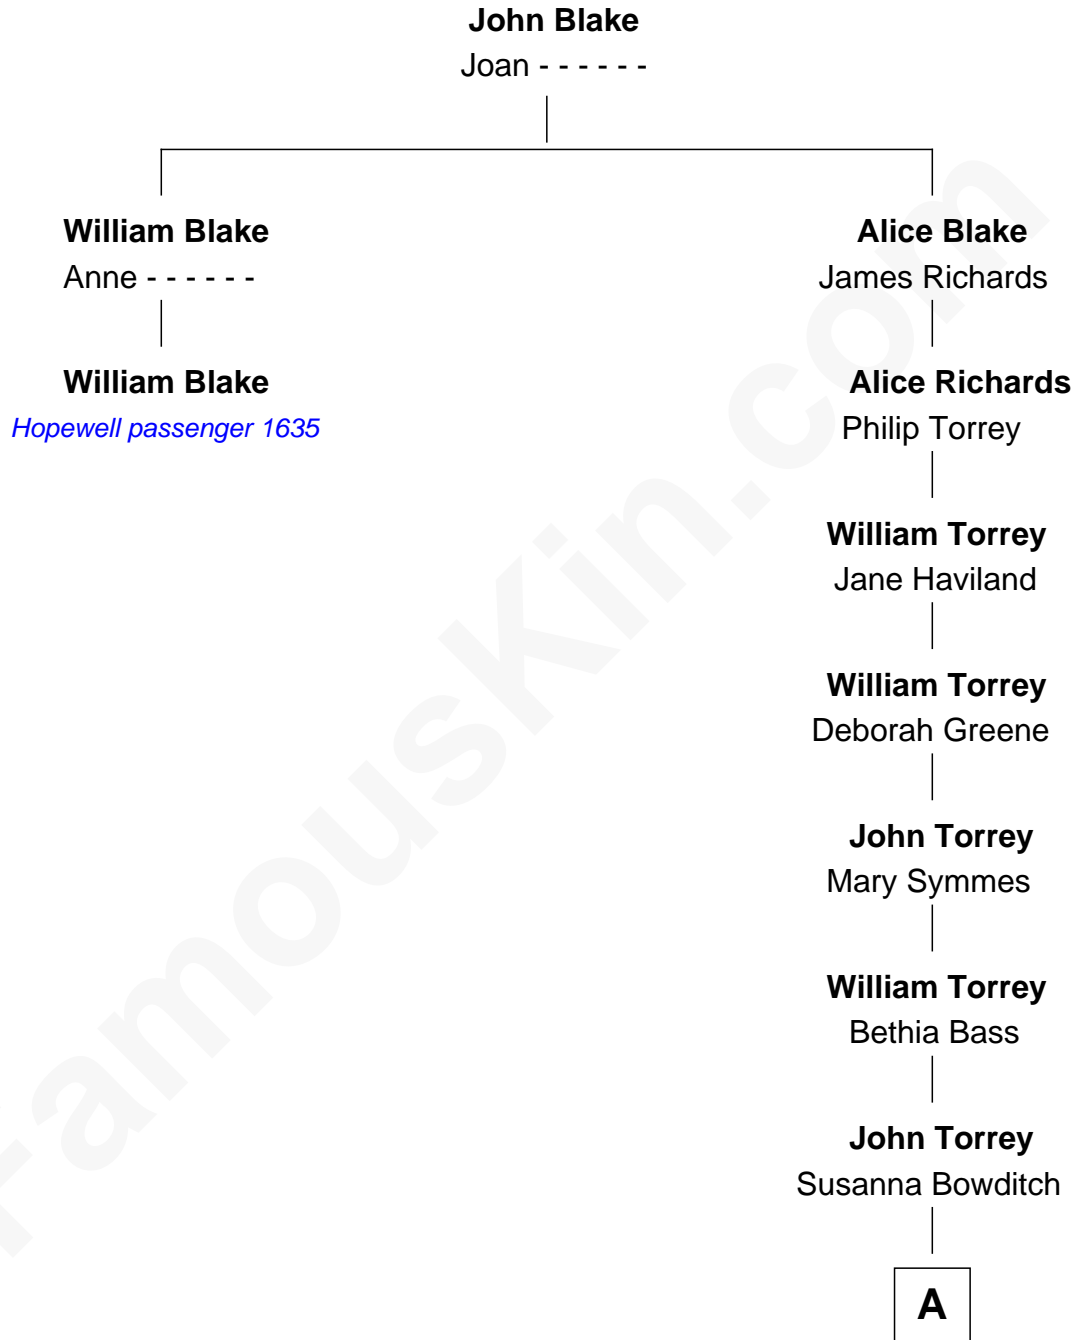

FamousKin.com

Relationship Chart of

William Blake

(c1594 - unk) Hopewell passenger 1635

1st cousin 7 times removed of

John Torrey

Co-founder, NY Academy of Science

A

William Torrey
Margaret Nichols

John Torrey

Co-founder, NY Academy of Science

FamousKin.com