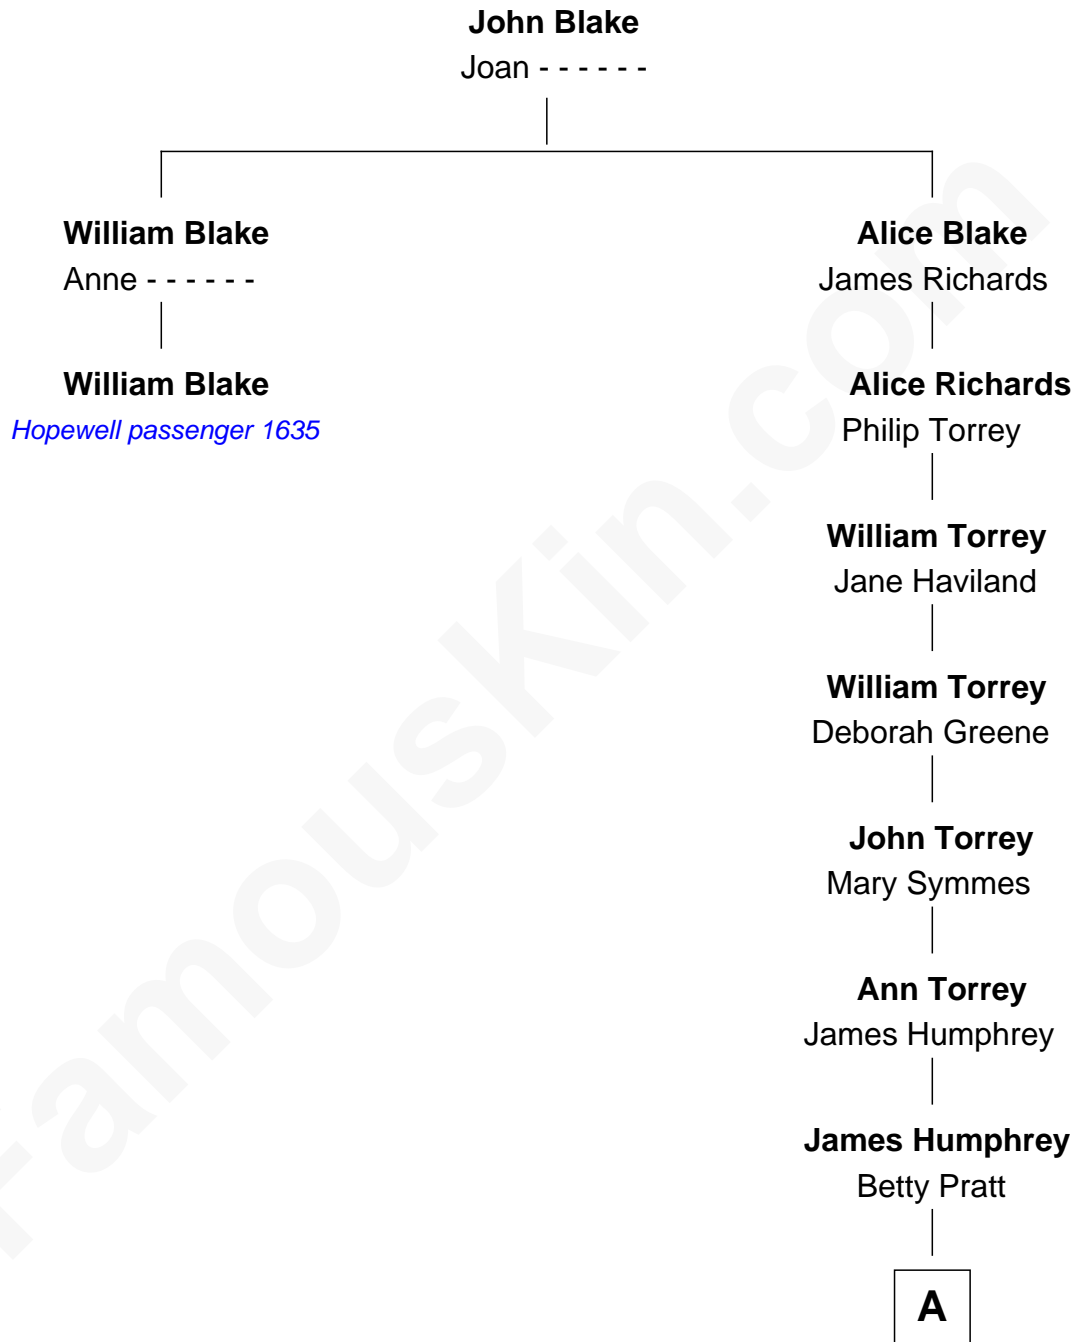

FamousKin.com Relationship Chart of

William Blake

(c1594 - unk) Hopewell passenger 1635

1st cousin 12 times removed of

Hal Holbrook

TV and Movie Actor

A

Hannah Humphrey

Thaddeus Bates

Warren Bates

Lois Blanchard

Jane White Bates

Allen Vining

Lois Bates Vining

George Holbrook

Allen Vining Holbrook