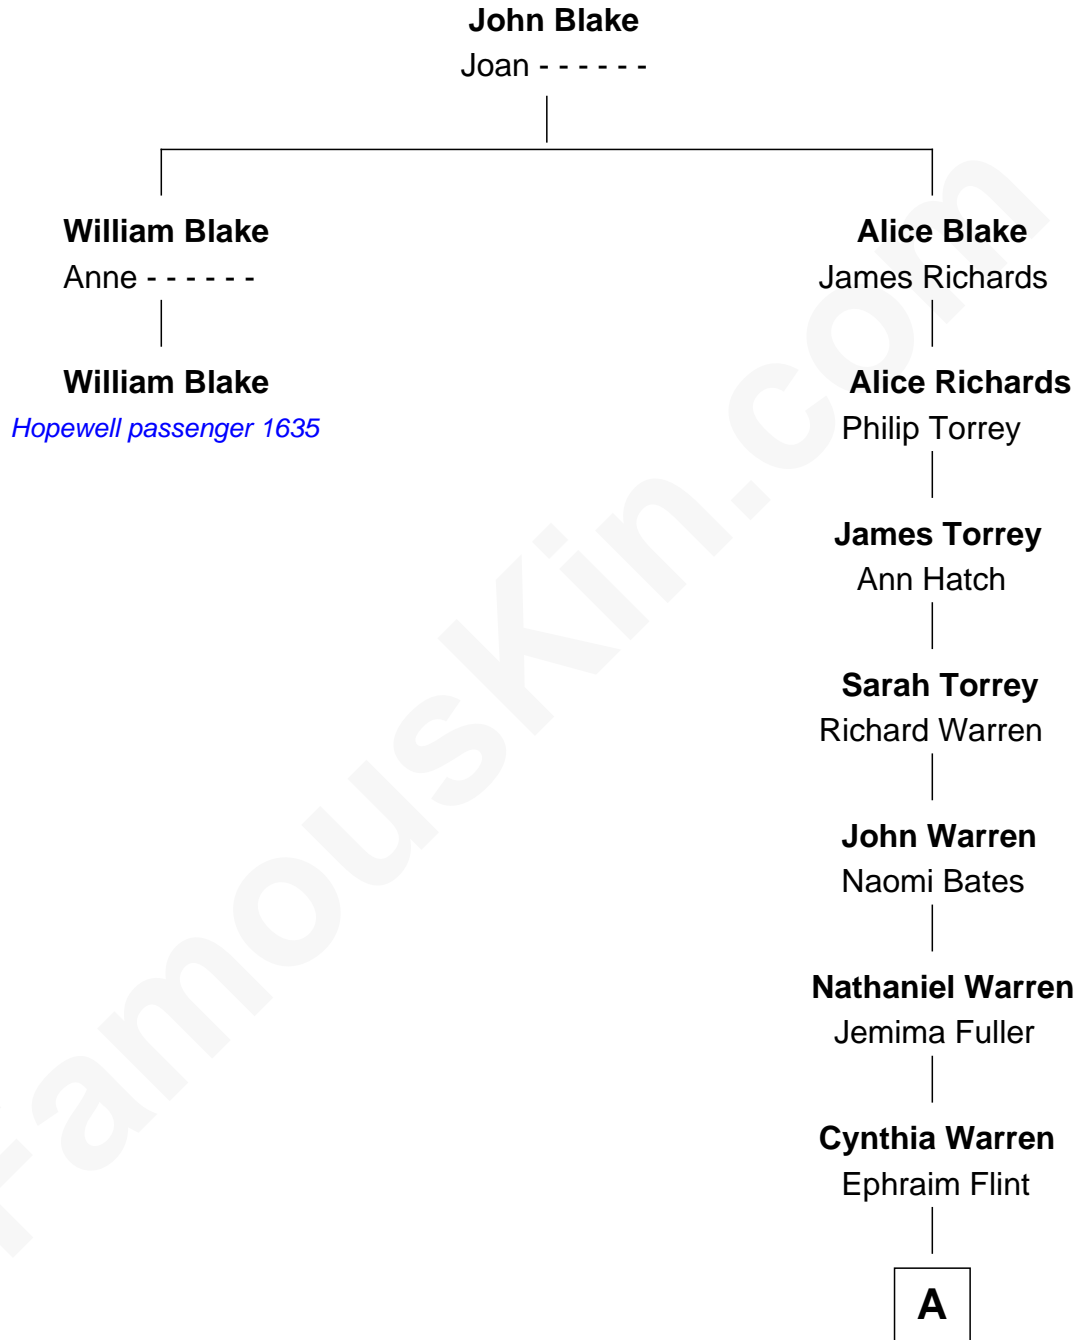

FamousKin.com

Relationship Chart of

William Blake

(c1594 - unk) Hopewell passenger 1635

1st cousin 11 times removed of

Jeffrey Dahmer
Serial Killer

A

Cyrus Flint
Sarah Eymmer

Abner Flint
Mary S. Gregory

James Ernest Flint
Lottie Mae White

Floyd Leroy Flint
Lillian Bernice Rundberg

Joyce Annette Flint
Lionel Herbert Dahmer

Jeffrey Dahmer
Serial Killer

FamousKin.com