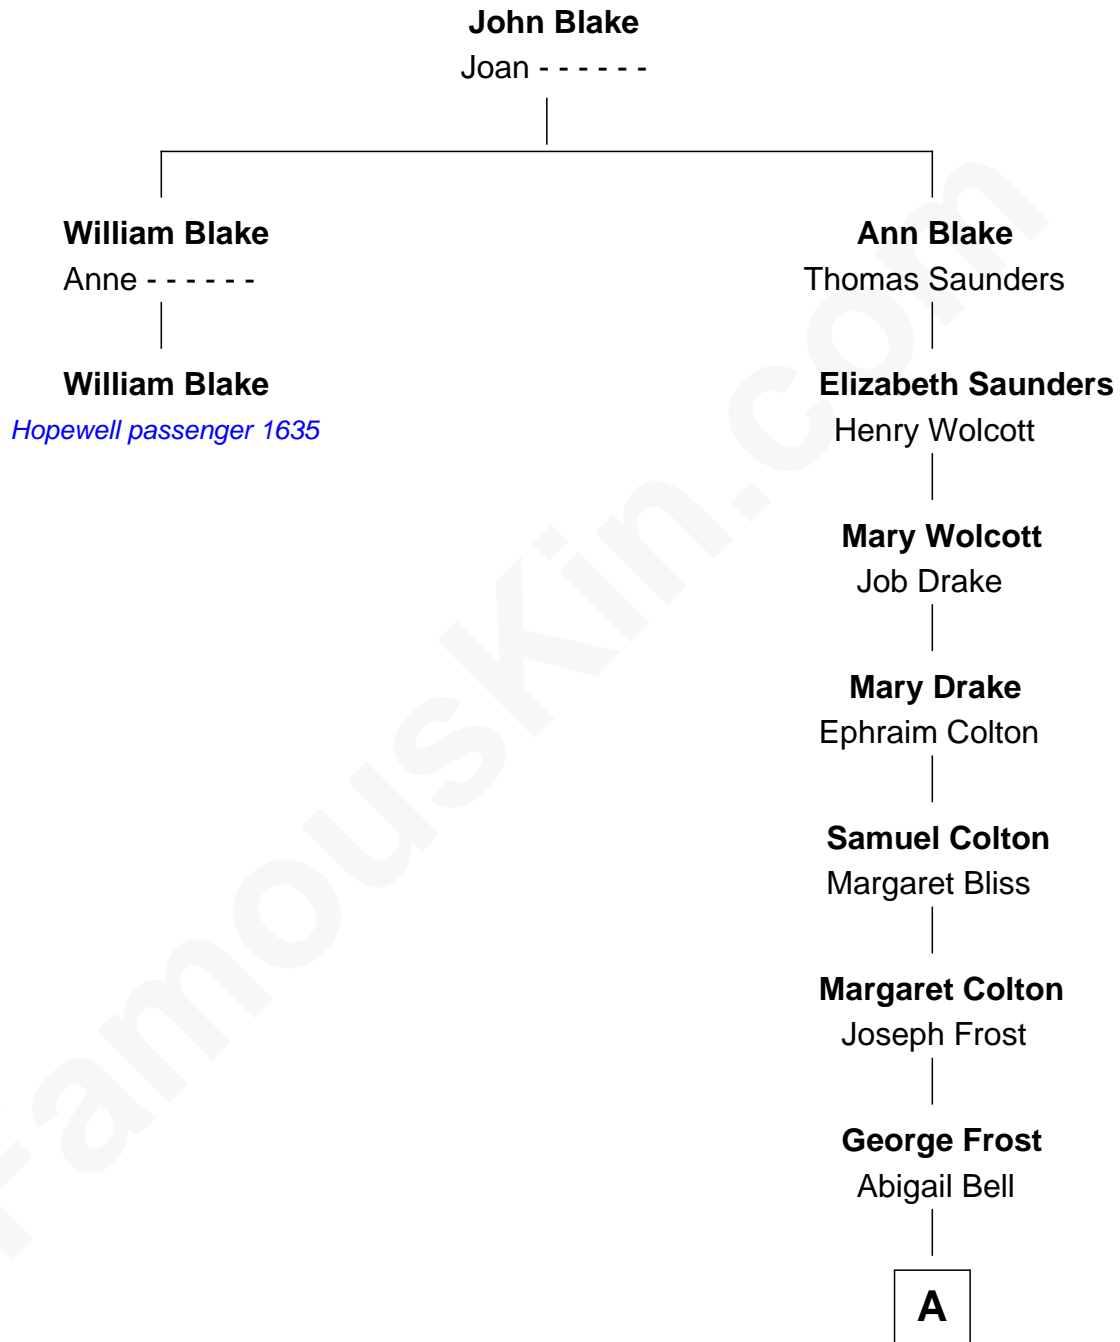

FamousKin.com

Relationship Chart of

William Blake

(c1594 - unk) Hopewell passenger 1635

1st cousin 11 times removed of

Lucille Ball

TV Actress - "I Love Lucy"

A