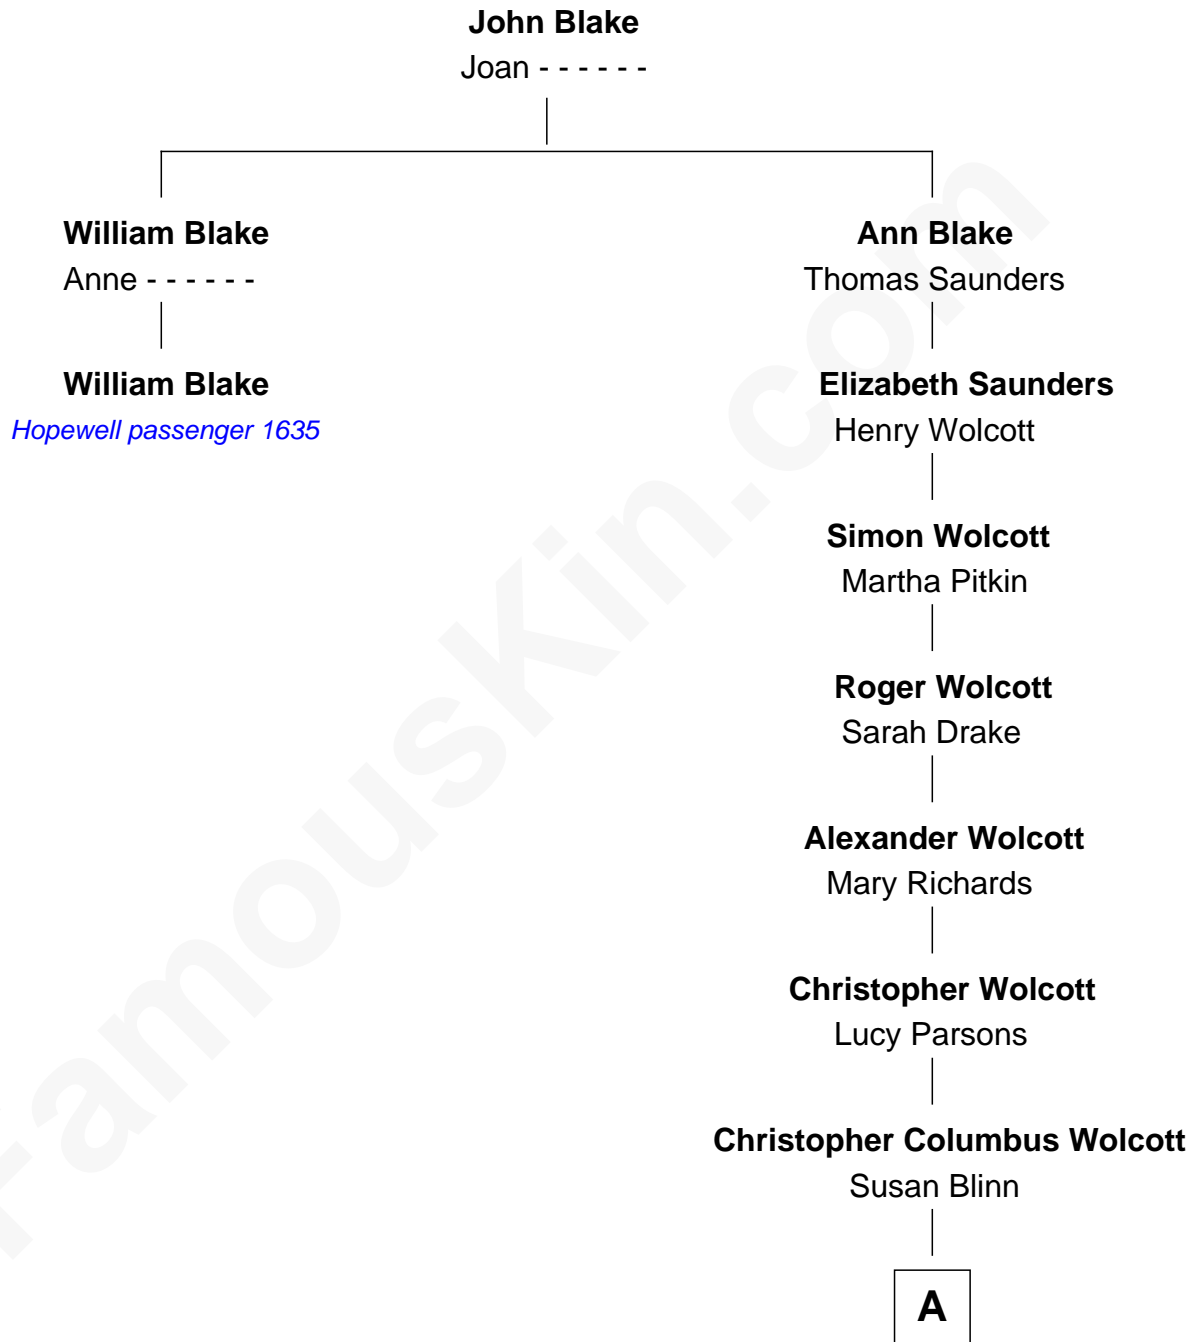

## Relationship Chart of

### William Blake

(c1594 - unk) Hopewell passenger 1635

1st cousin 8 times removed of

**Buckminster Fuller**

Author, Architect, and Inventor

A

Caroline Matilda Wolcott

Martin Andrews