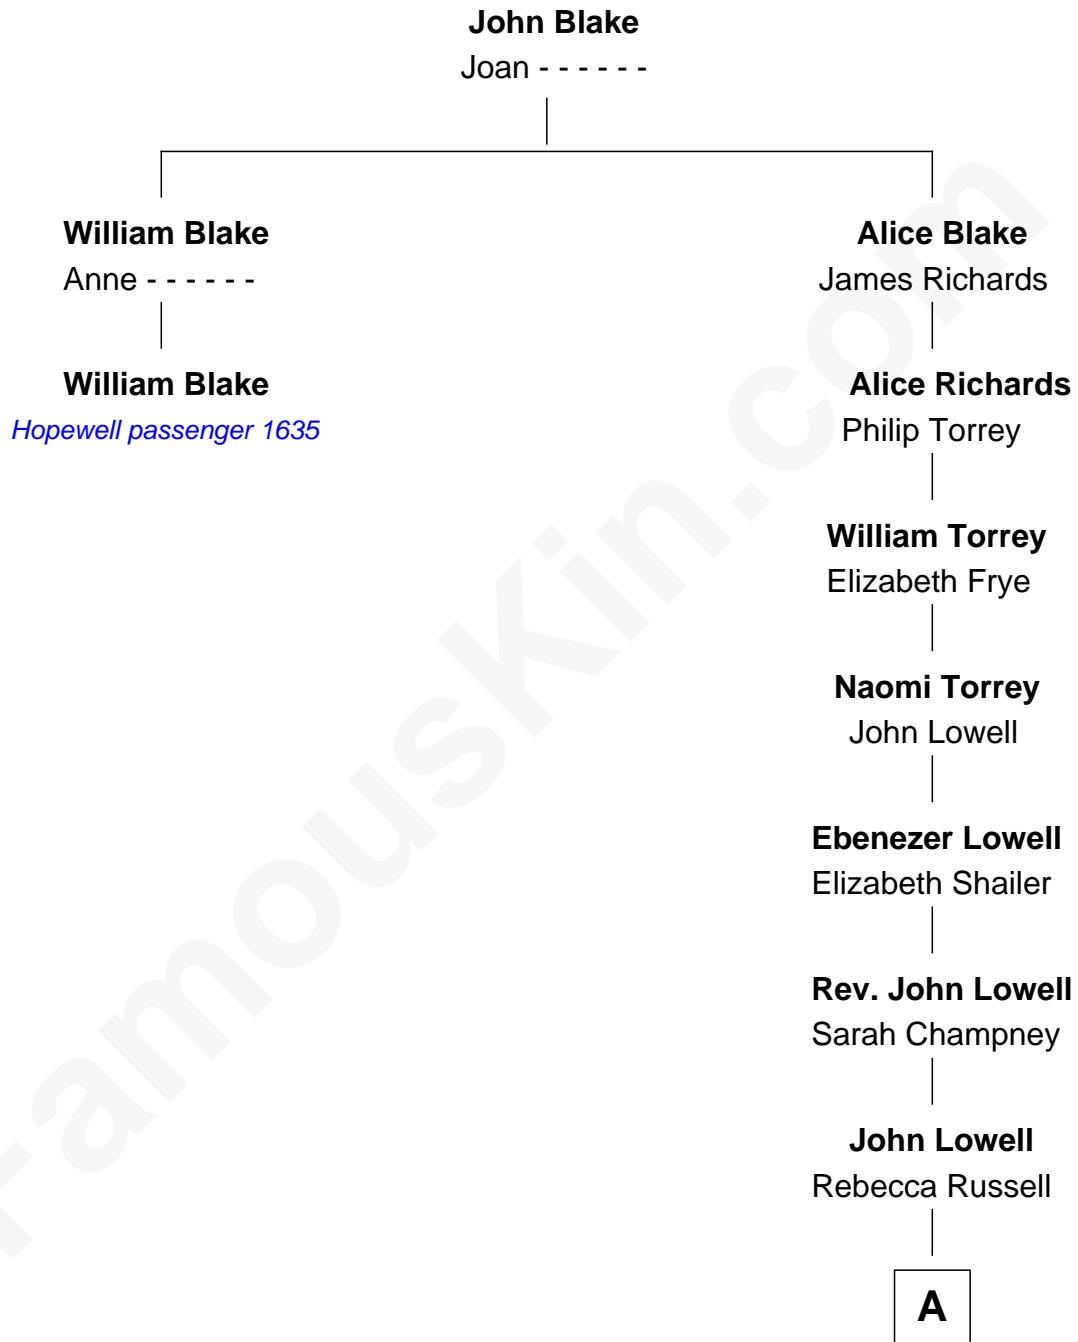

FamousKin.com

Relationship Chart of

William Blake

(c1594 - unk) Hopewell passenger 1635

1st cousin 7 times removed of

James Russell Lowell

American "Fireside" Poet

A