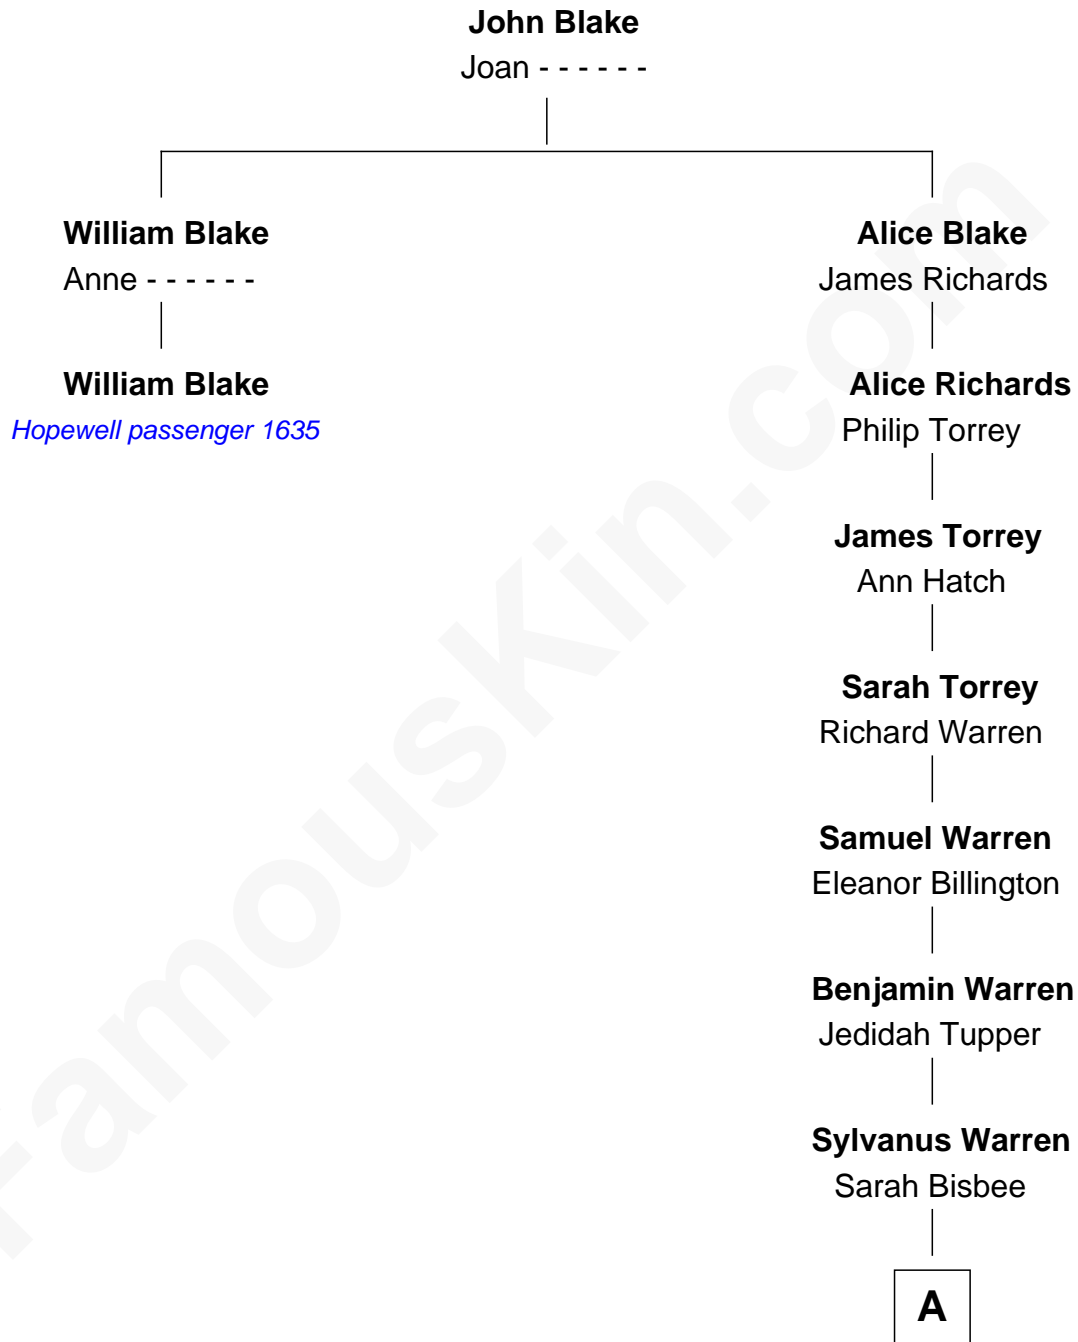

FamousKin.com

Relationship Chart of

William Blake

(c1594 - unk) Hopewell passenger 1635

1st cousin 8 times removed of

Lavinia Warren

Dwarf Circus Performer