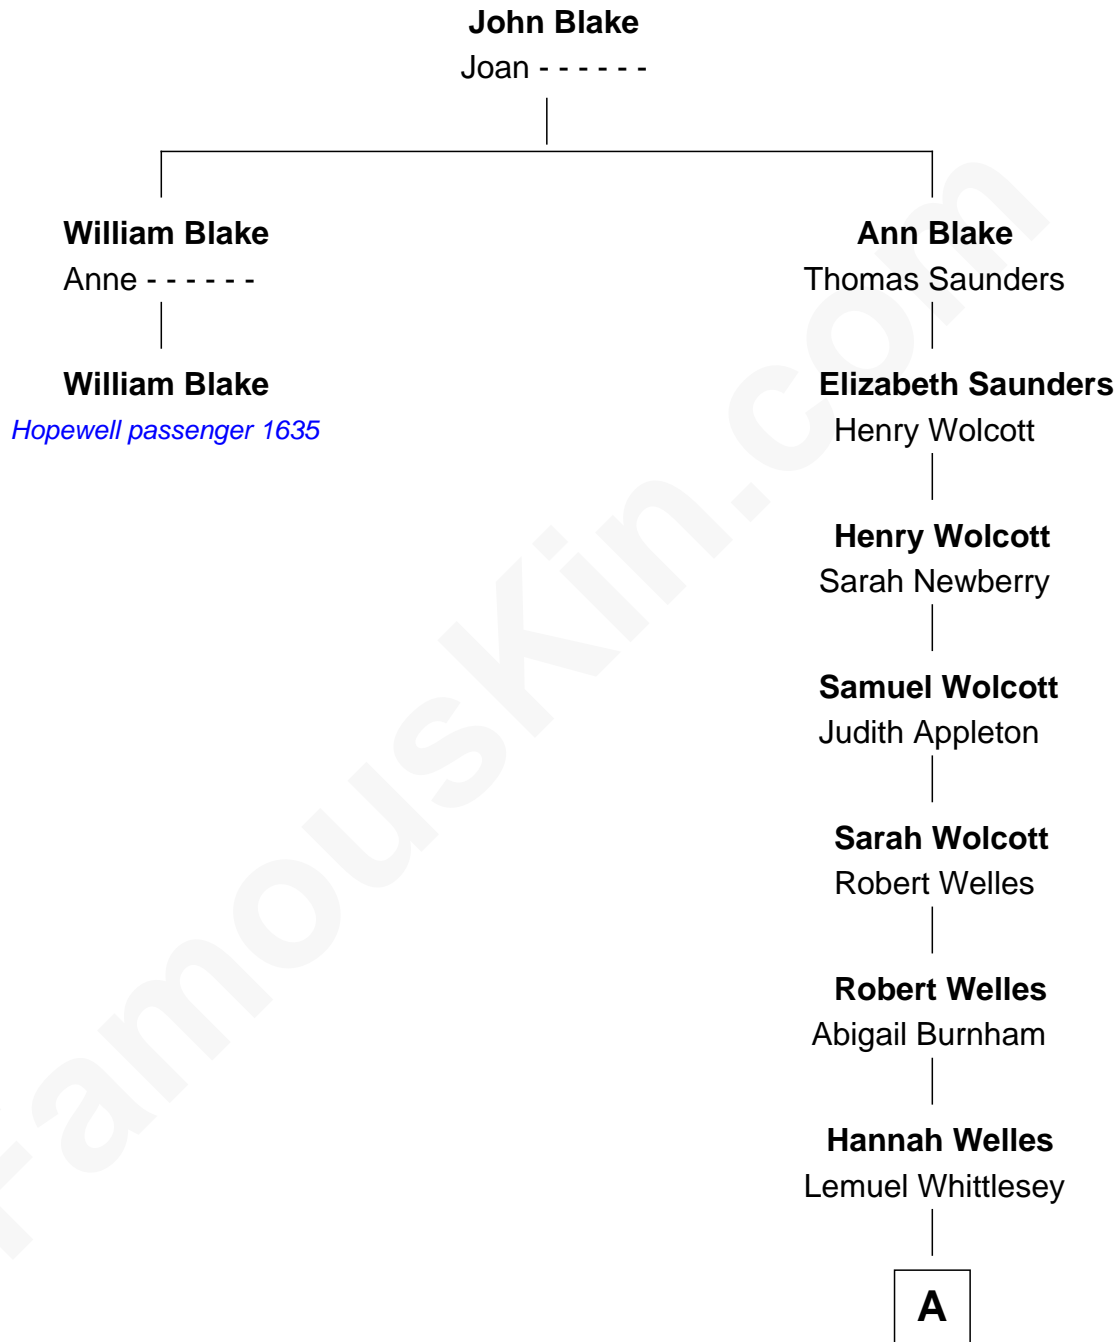

FamousKin.com

Relationship Chart of

William Blake

(c1594 - unk) Hopewell passenger 1635

1st cousin 10 times removed of

Archibald MacLeish

American Poet and Playwright

A