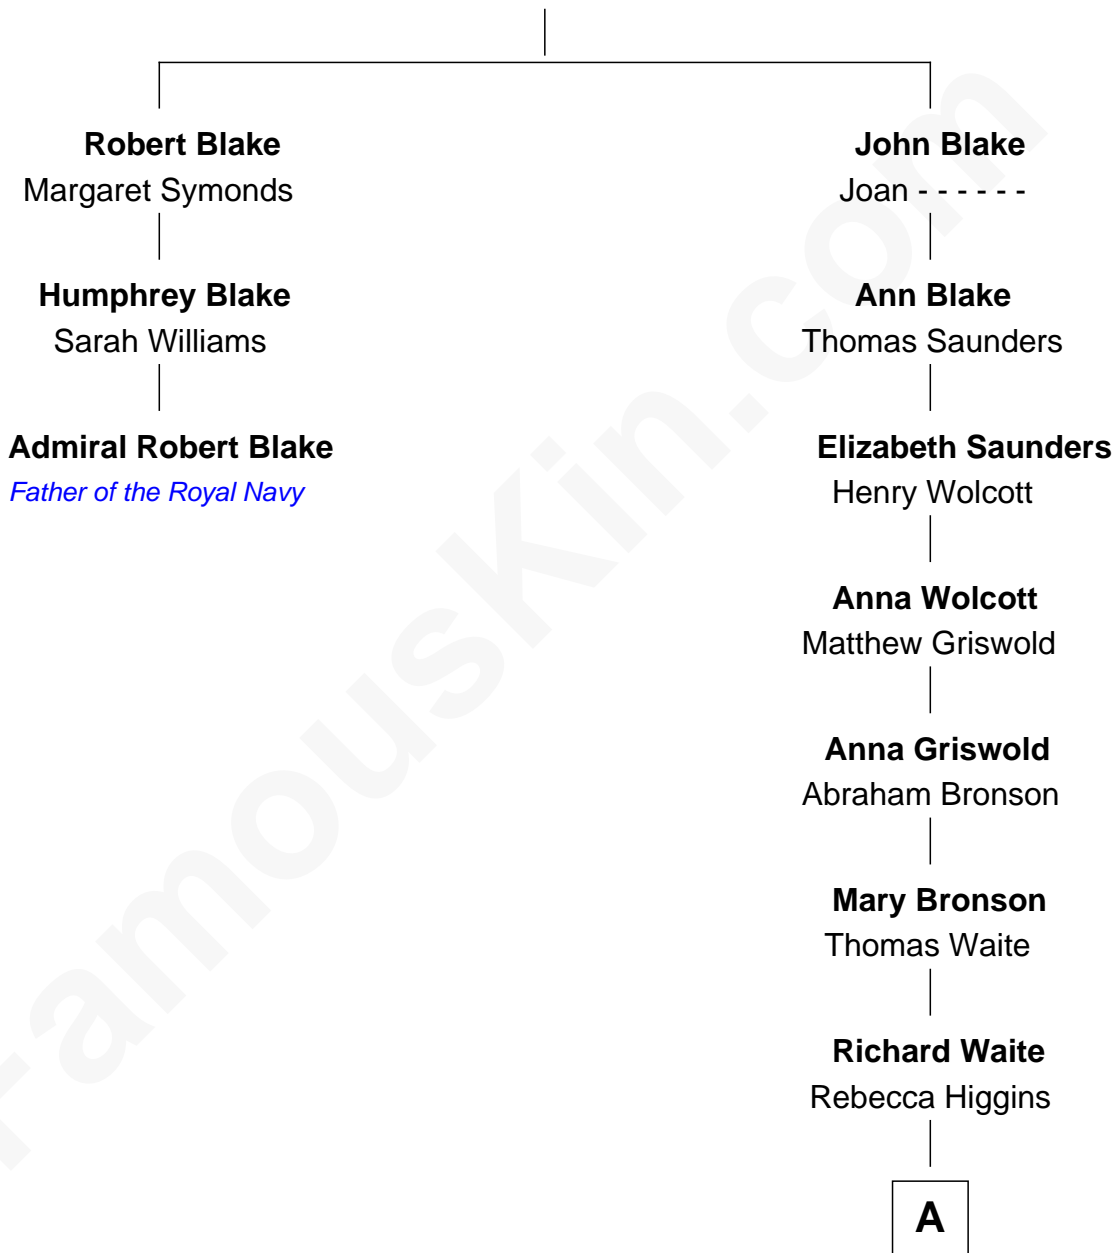

**FamousKin.com**  
**Relationship Chart of**  
**Admiral Robert Blake**  
*Father of the Royal Navy*

**2nd cousin 7 times removed of**  
**Morrison Waite**  
*7th Chief Justice of the U.S. Supreme Court*

**Humphrey Blake**

**A**

—  
**Remick Waite**  
Susanna Matson

—  
**Henry Matson Waite**  
Maria Selden

—  
**Morrison Waite**  
*U.S. Supreme Court Chief Justice*

FamousKin.com