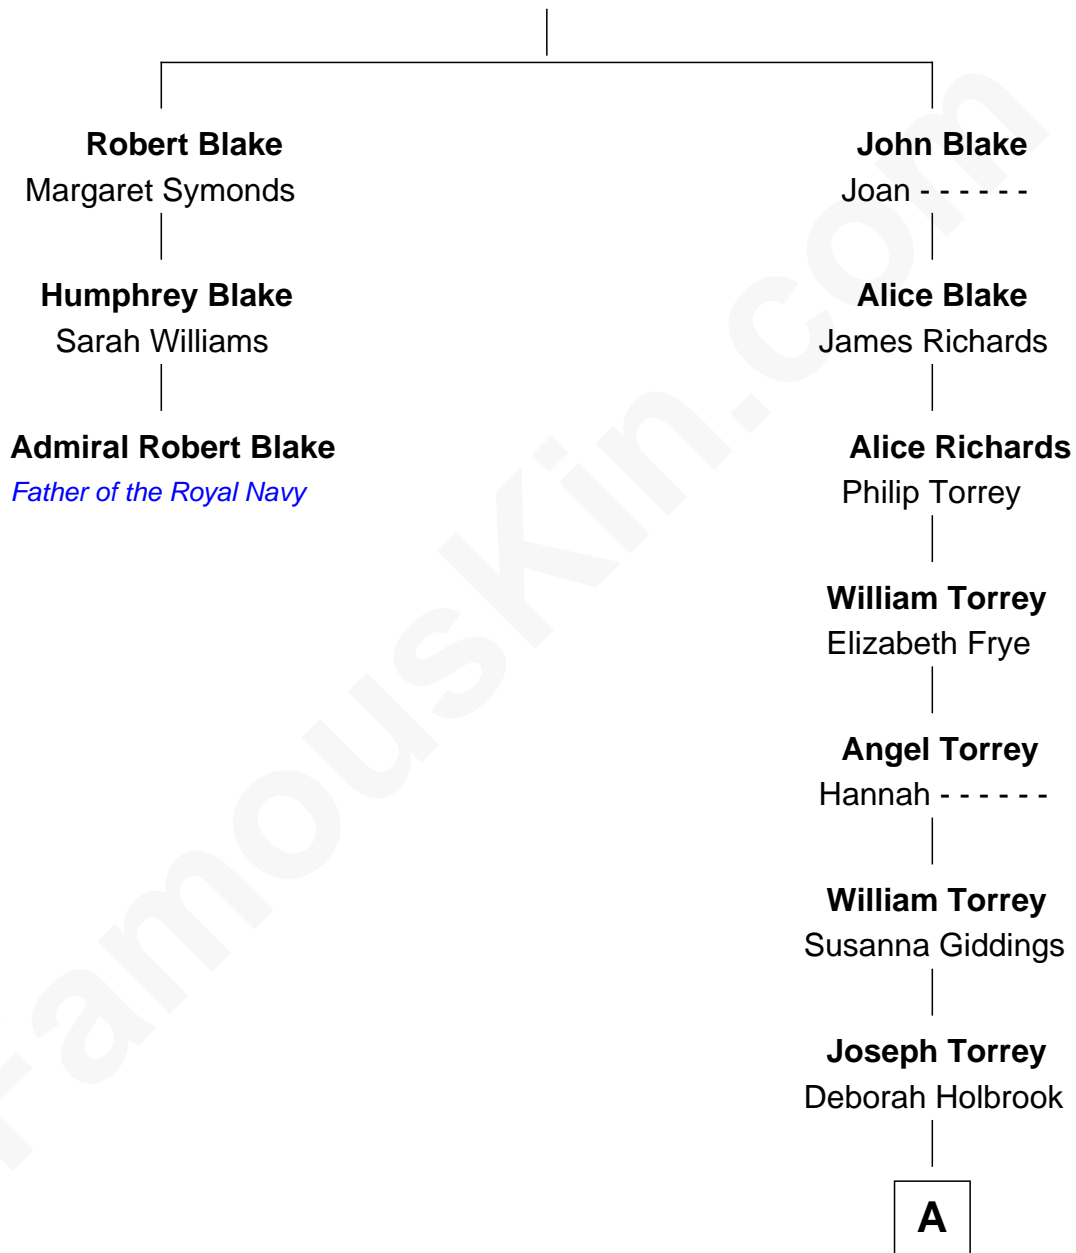

# FamousKin.com Relationship Chart of

**Admiral Robert Blake**

*Father of the Royal Navy*

2nd cousin 8 times removed of

**William Howard Taft**

*27th U.S. President*

Humphrey Blake

**A**

**William Torrey**  
Anna Davenport

**Samuel Davenport Torrey**  
Susan Holman Waters

**Louisa Maria Torrey**  
Alphonso Taft

**William Howard Taft**  
*27th U.S. President*

FamousKin.com