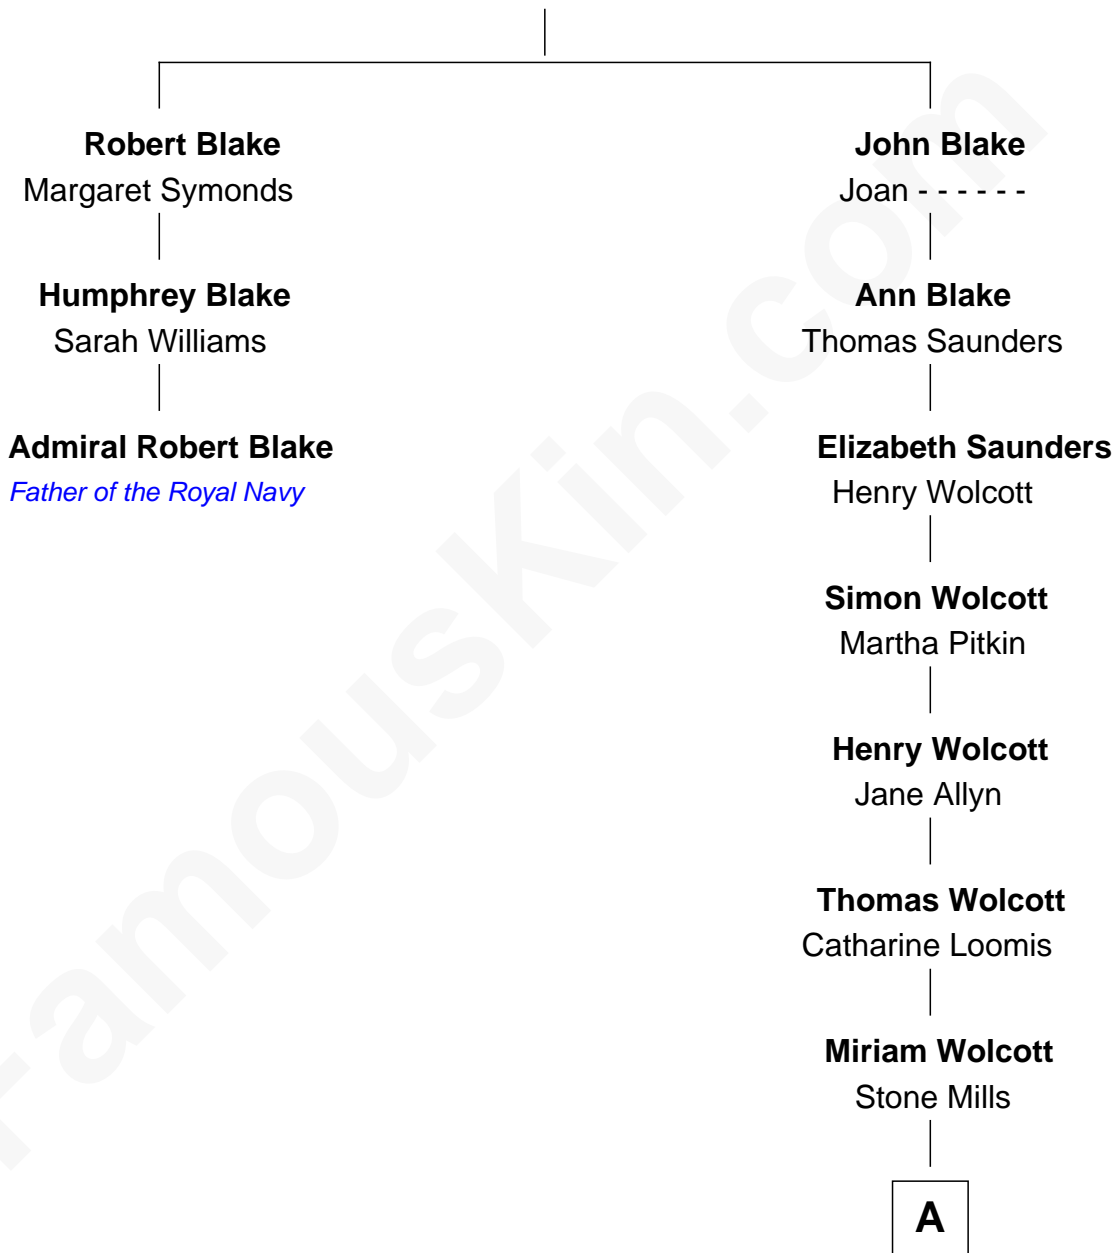

**FamousKin.com**  
**Relationship Chart of**  
**Admiral Robert Blake**  
*Father of the Royal Navy*

**2nd cousin 12 times removed of**  
**Tammy Duckworth**  
*U.S. Senator from Illinois*

**Humphrey Blake**

**A**

—  
**Cephas Mills**

Hannah Easton

—  
**Nancy Mills**

Ornan Fox

—  
**Maria H. Fox**

Edmund Smith

—  
**Emma Dean Smith**

Charles Marion Smith

—  
**Gurdon Robbins Smith**

Daisy Deane Amick

—  
**Winnie Smith**

Joseph Frank Duckworth

—  
**Franklin Garthwright Duckworth**

Lamai Sompornpairin

—  
**Tammy Duckworth**