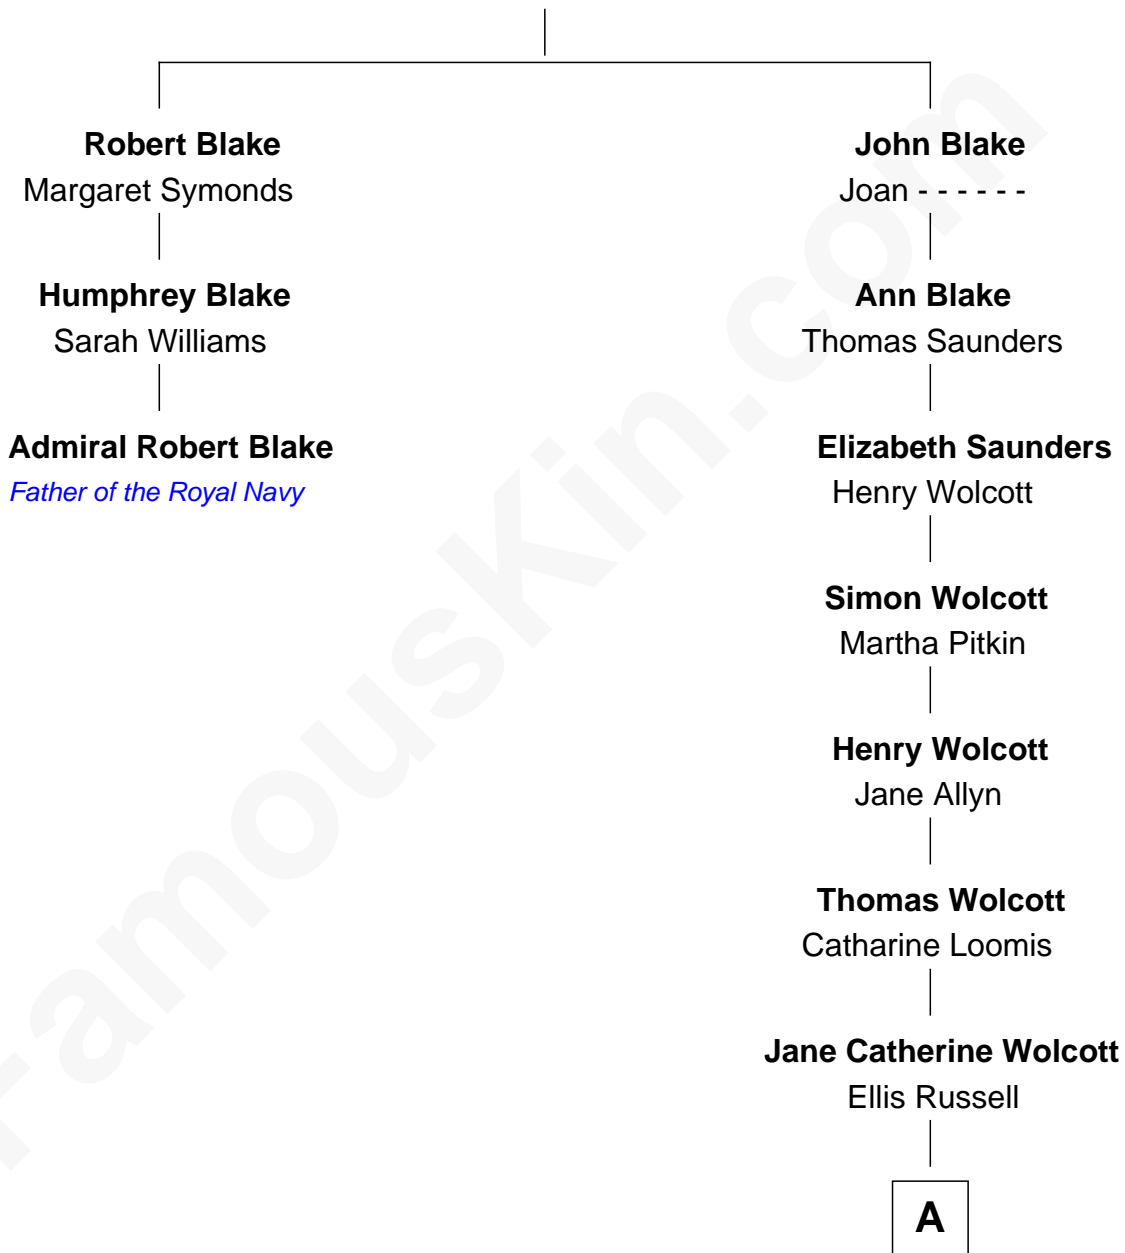

FamousKin.com Relationship Chart of

Admiral Robert Blake

Father of the Royal Navy

2nd cousin 11 times removed of

Mitt Romney

70th Governor of Massachusetts

Humphrey Blake

A

Oliver Russell

Nancy Newton

Nancy Russell

Robert Berry

Robert Berry

Elnora Lucretia Warner

Rosetta Mary Berry

Charles Edward Robison

Alma Luella Robison

Harold Arundel LaFount

Lenore Emily LaFount

George Wilcken Romney

Mitt Romney

70th Governor of Massachusetts