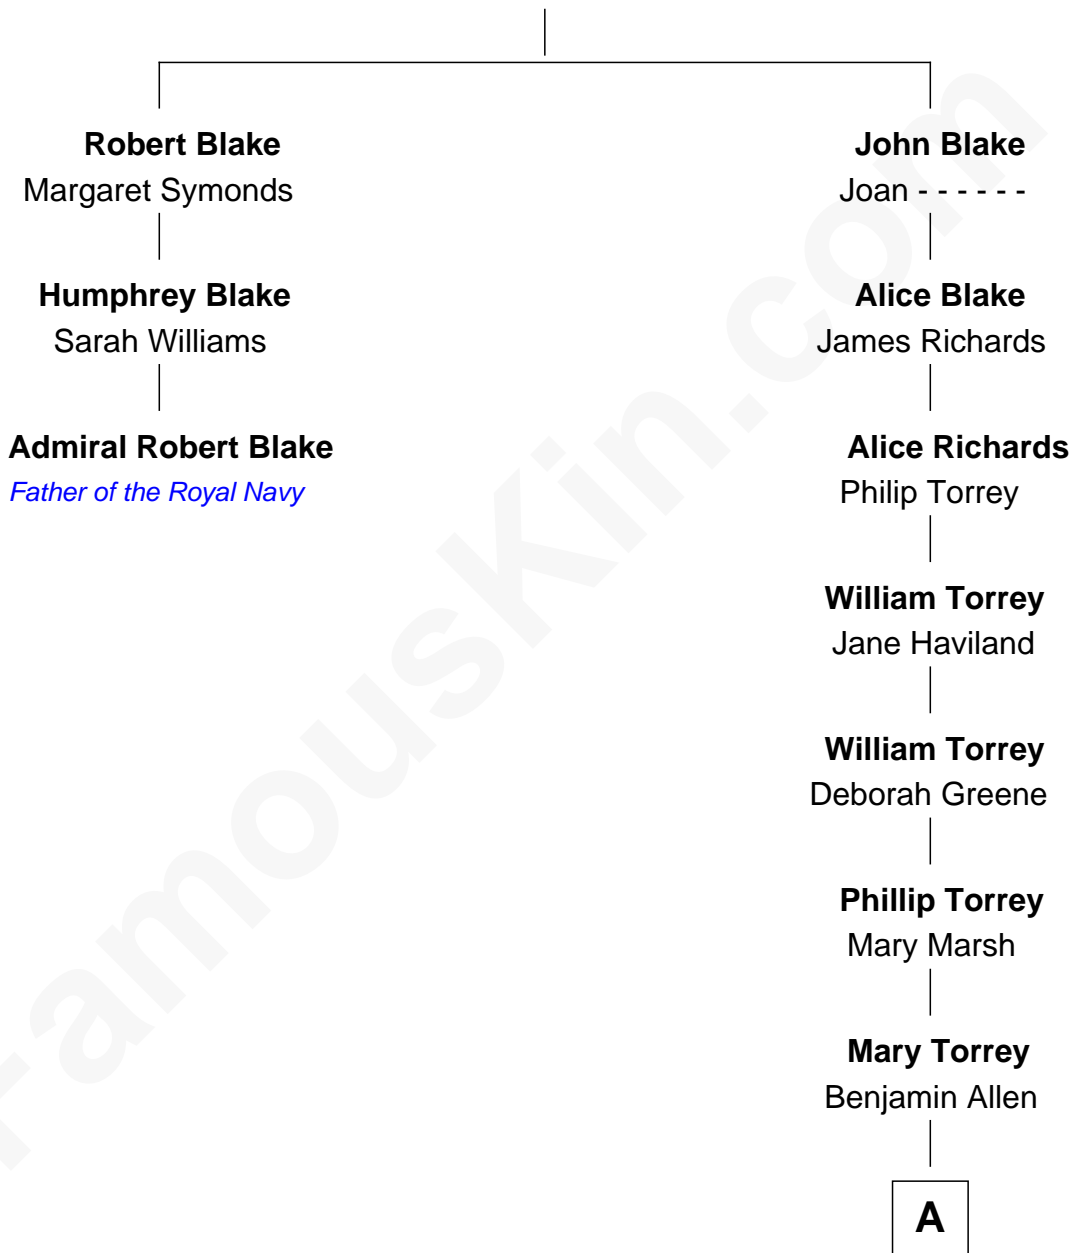

FamousKin.com
Relationship Chart of
Admiral Robert Blake
Father of the Royal Navy

2nd cousin 11 times removed of
Raquel Welch
Movie Actress

Humphrey Blake

A

Ziporah Allen
George Robinson

Nathan Robinson
Abigail Perrin

Hannah Kent Robinson
Elbridge Gerry Hall

Justin Smith Hall
Sarah Mehitable Stanford

Emery Stanford Hall
Clara Louise Adams

Josephine Sarah Hall
Armando Carlos Tejada

Raquel Welch
aka Raquel Welch