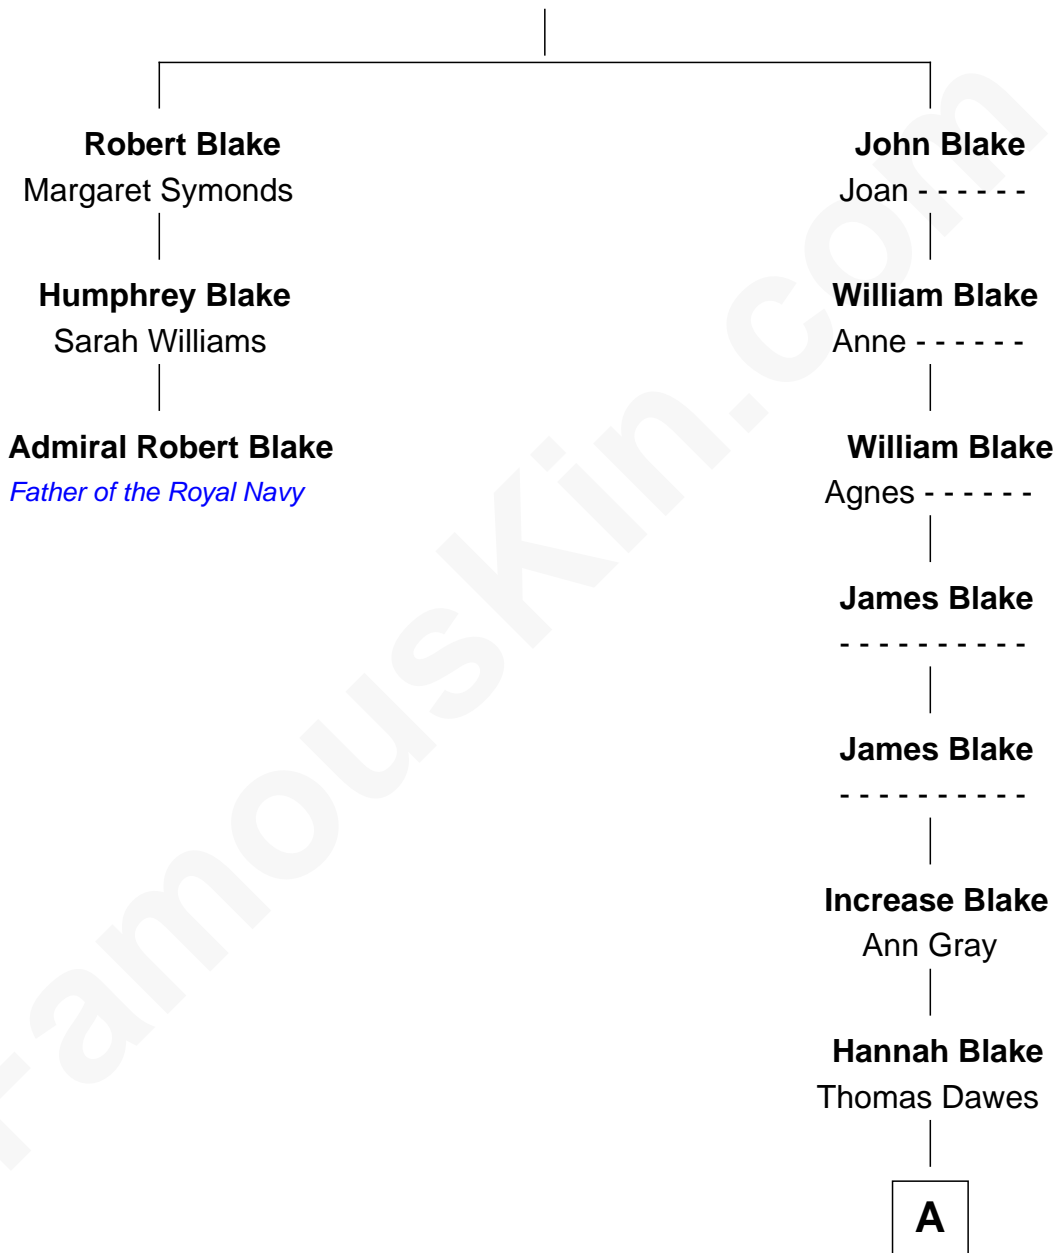

FamousKin.com
Relationship Chart of
Admiral Robert Blake
Father of the Royal Navy

2nd cousin 9 times removed of

T. S. Eliot
Poet and Playwright

Humphrey Blake

A

Thomas Dawes
Margaret Greenleaf

Margaret Greenleaf Dawes
William Greenleaf Eliot

Rev. William Greenleaf Eliot
Abigail Adams Cranch

Henry Ware Eliot
Charlotte Champe Stearns

T. S. Eliot
Poet and Playwright