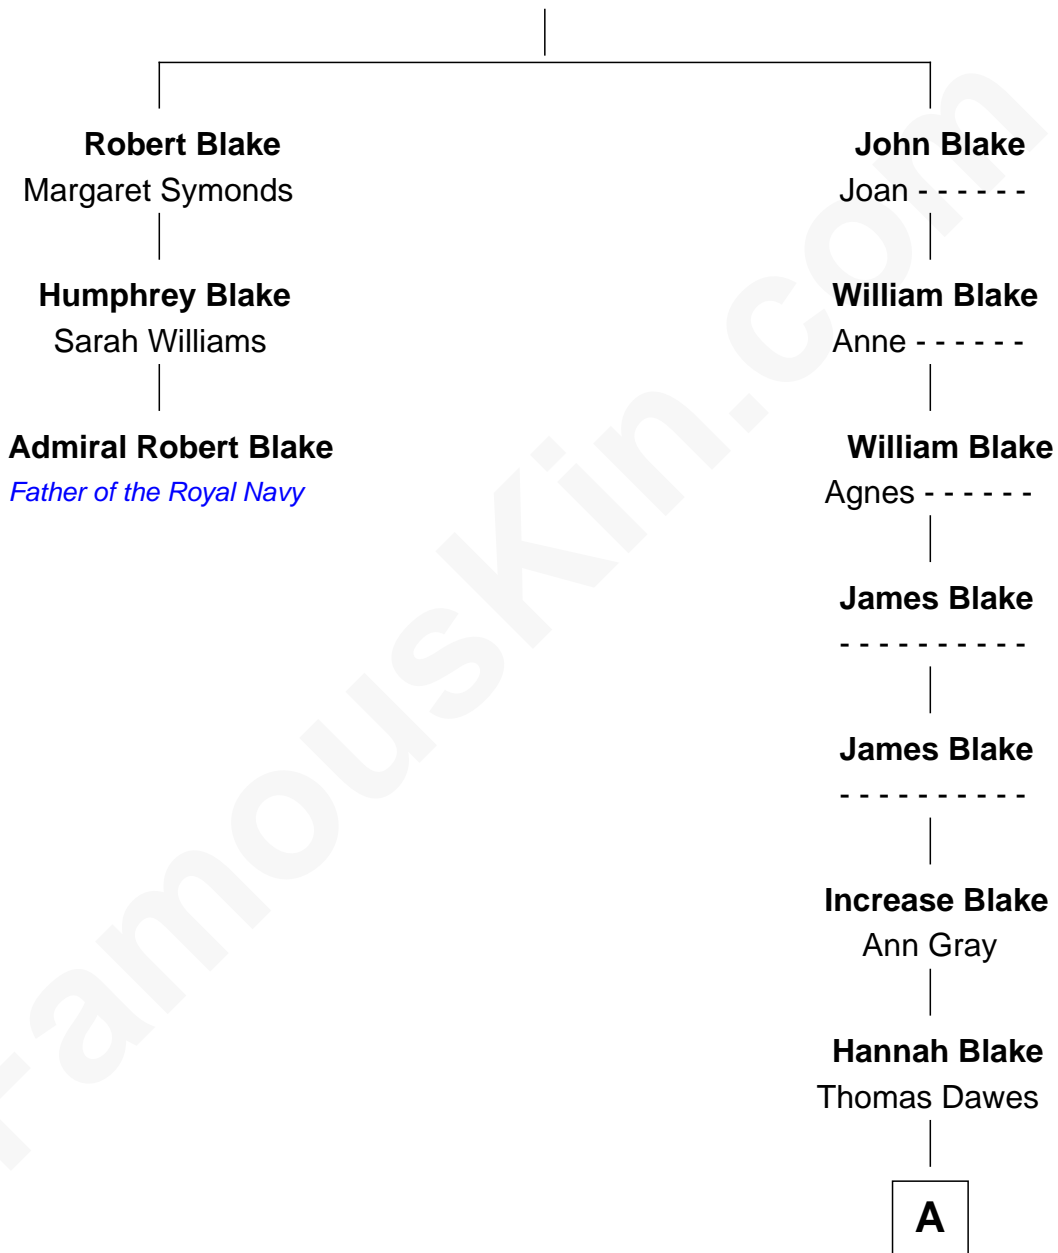

FamousKin.com
Relationship Chart of
Admiral Robert Blake
Father of the Royal Navy

2nd cousin 7 times removed of
Rev. William Greenleaf Eliot
Founder, Washington Univ - St Louis

Humphrey Blake

A

Thomas Dawes
Margaret Greenleaf

Margaret Greenleaf Dawes
William Greenleaf Eliot

Rev. William Greenleaf Eliot
Founder, Washington Univ, St Lo