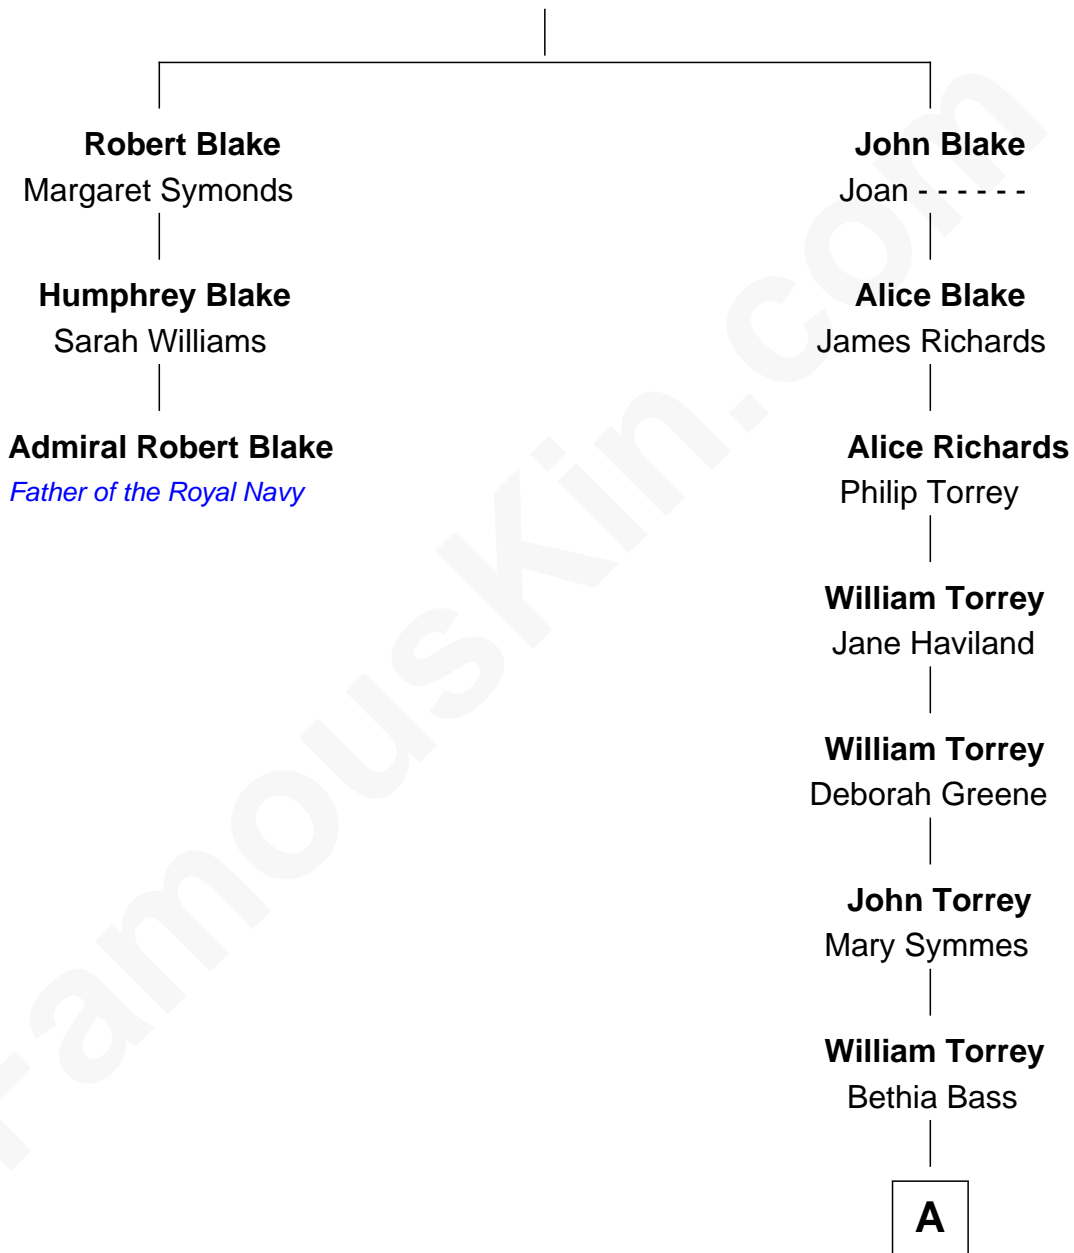

FamousKin.com
Relationship Chart of
Admiral Robert Blake
Father of the Royal Navy

2nd cousin 13 times removed of
Billie Eilish
Singer and Songwriter

Humphrey Blake

A

John Torrey

Susanna Bowditch

William Torrey

Margaret Nichols

William Torrey

Adeline Whittemore

Adeline Whittemore Torrey

Rev. James Henry Baird

William Torrey Baird

Anne Merideth Grant

Collier Whittemore Baird