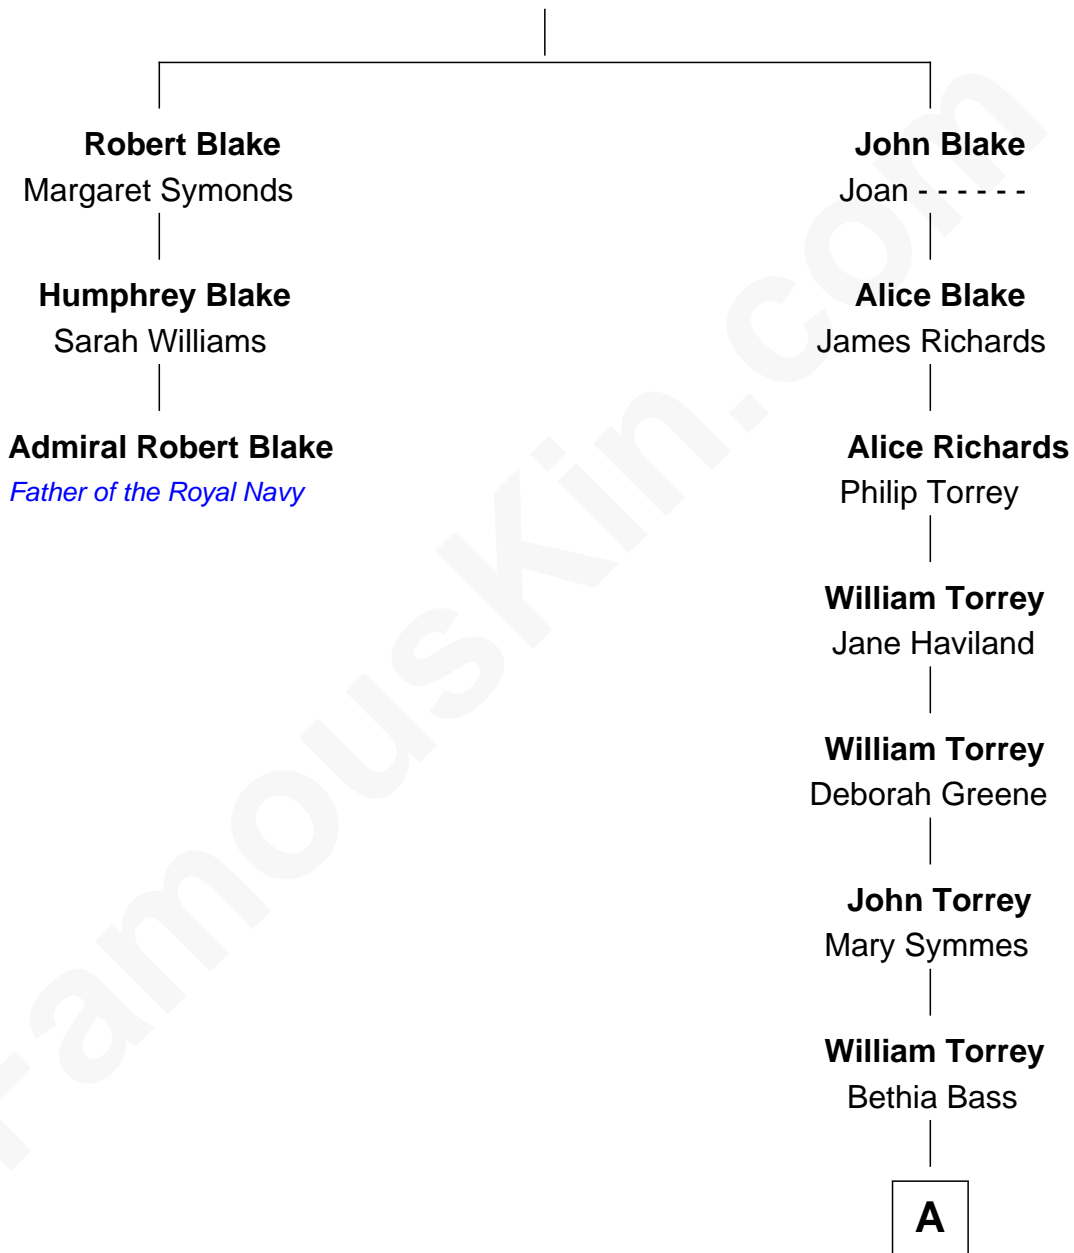

FamousKin.com
Relationship Chart of
Admiral Robert Blake
Father of the Royal Navy

2nd cousin 7 times removed of
John Torrey
Co-founder, NY Academy of Science

Humphrey Blake

A

—
John Torrey
Susanna Bowditch