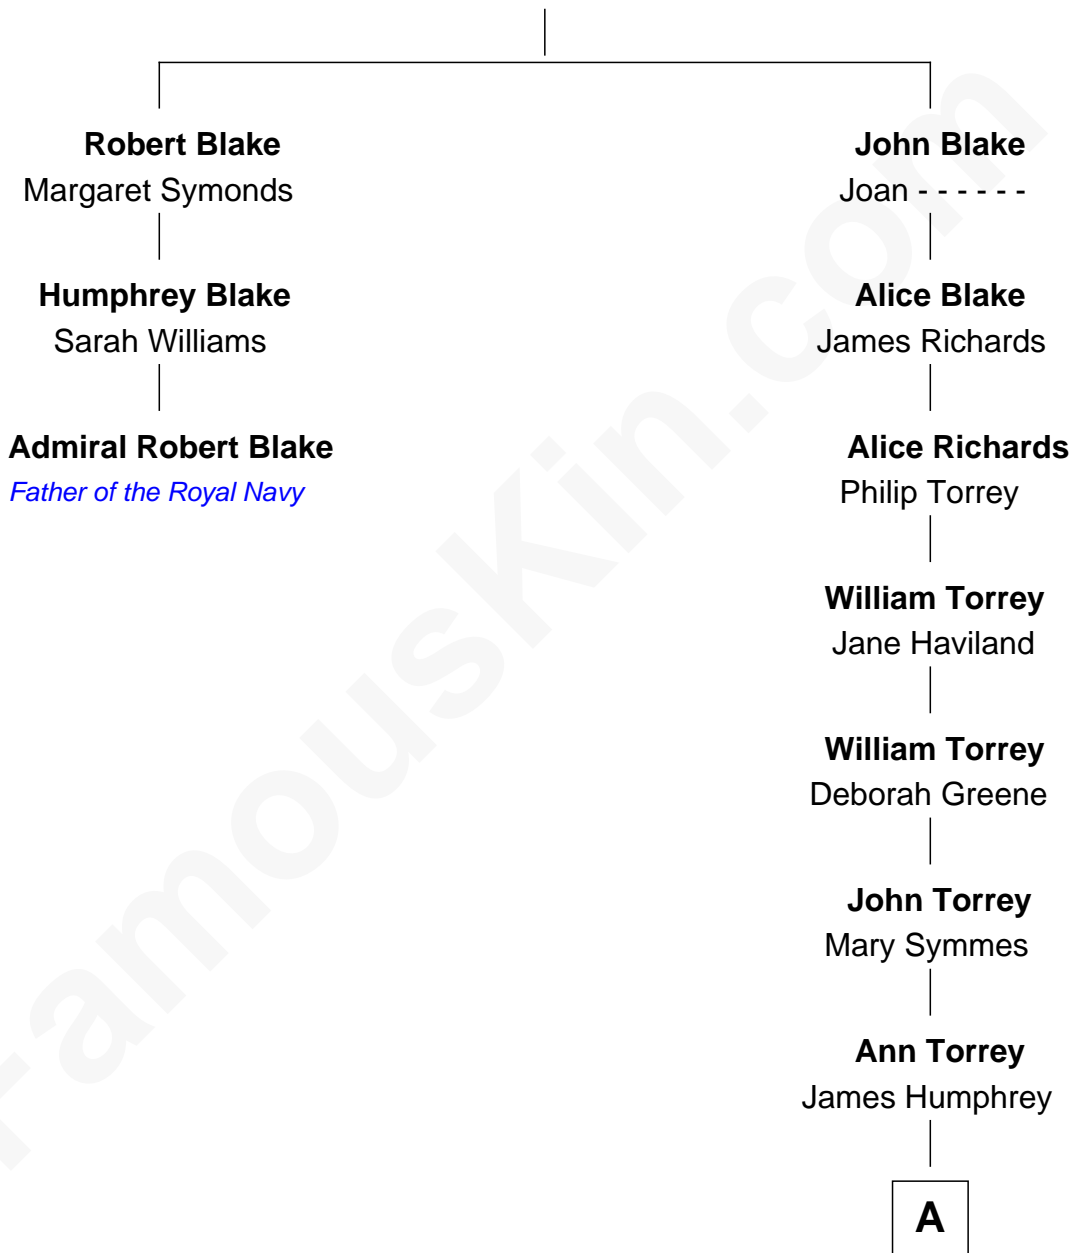

FamousKin.com
Relationship Chart of
Admiral Robert Blake
Father of the Royal Navy

2nd cousin 12 times removed of
Hal Holbrook
TV and Movie Actor

Humphrey Blake

A

James Humphrey

Betty Pratt

Hannah Humphrey

Thaddeus Bates

Warren Bates

Lois Blanchard

Jane White Bates

Allen Vining

Lois Bates Vining

George Holbrook

Allen Vining Holbrook

Minnie Alberta Rowe