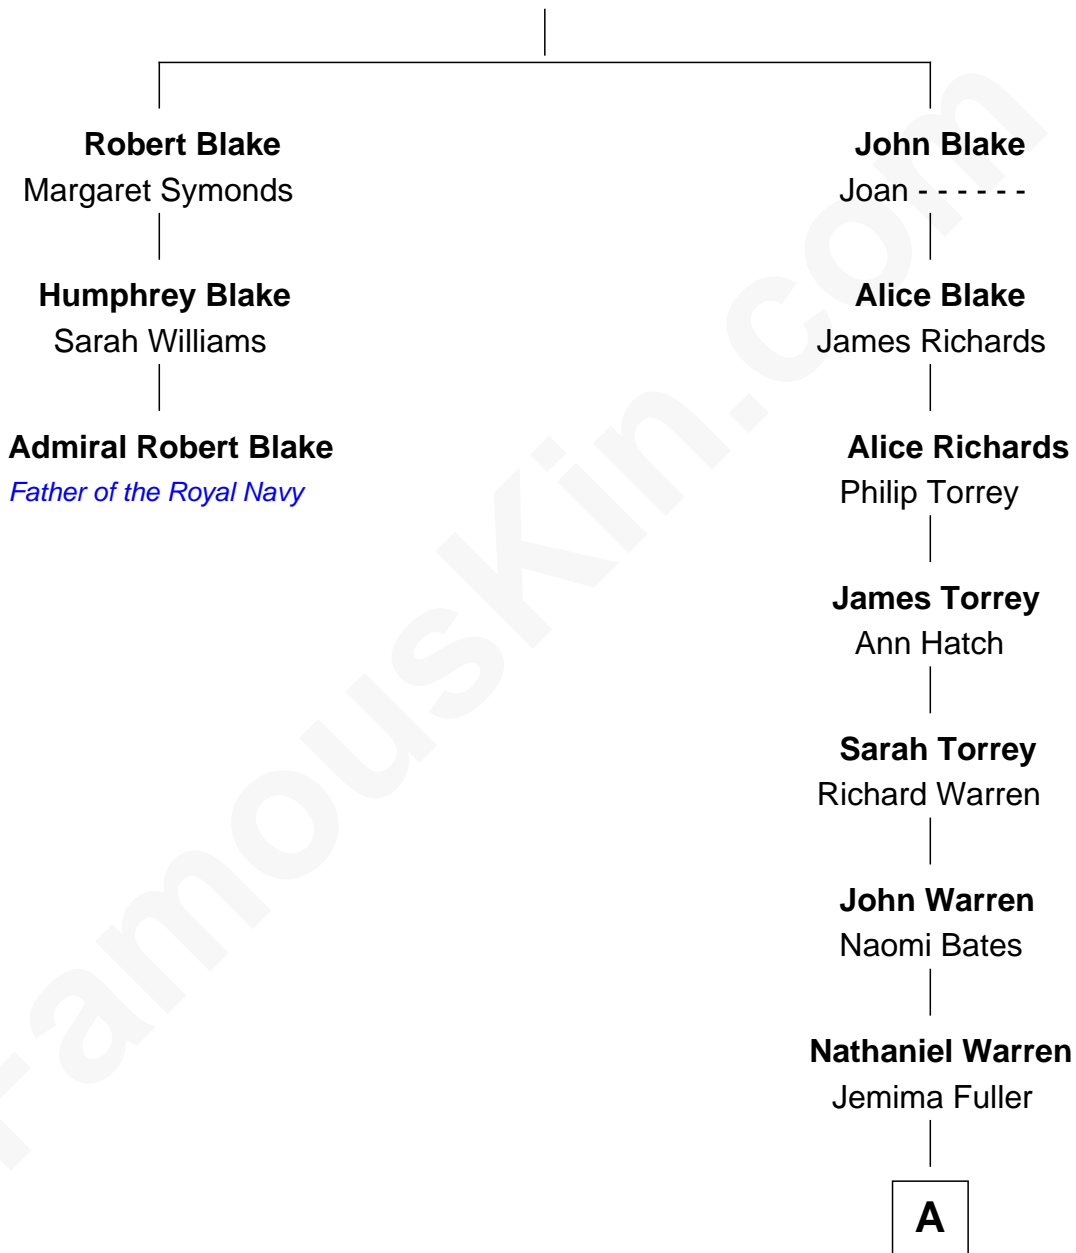

**FamousKin.com**  
**Relationship Chart of**  
**Admiral Robert Blake**  
*Father of the Royal Navy*

**2nd cousin 11 times removed of**  
**Jeffrey Dahmer**  
*Serial Killer*

**Humphrey Blake**

**A**

**Cynthia Warren**

Ephraim Flint

**Cyrus Flint**

Sarah Eymmer

**Abner Flint**

Mary S. Gregory

**James Ernest Flint**

Lottie Mae White

**Floyd Leroy Flint**

Lillian Bernice Rundberg

**Joyce Annette Flint**

Lionel Herbert Dahmer

**Jeffrey Dahmer**

*Serial Killer*