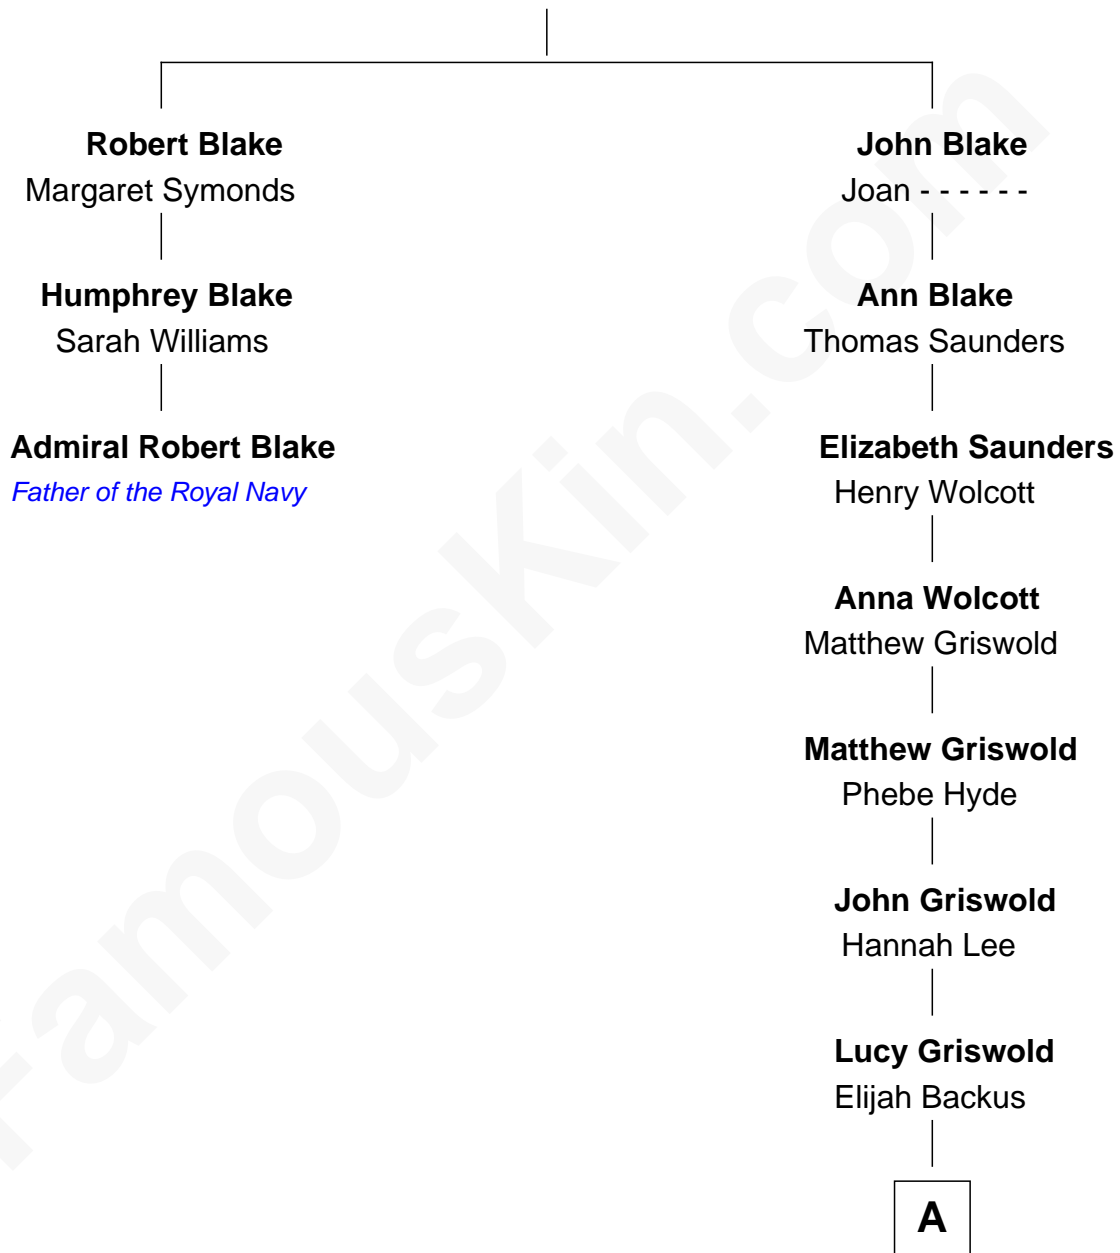

FamousKin.com Relationship Chart of

Admiral Robert Blake

Father of the Royal Navy

2nd cousin 6 times removed of

William Woodbridge

2nd Governor of Michigan

Humphrey Blake

A

—
Lucy Backus
Dudley Woodbridge

—
William Woodbridge
2nd Governor of Michigan

FamousKin.com