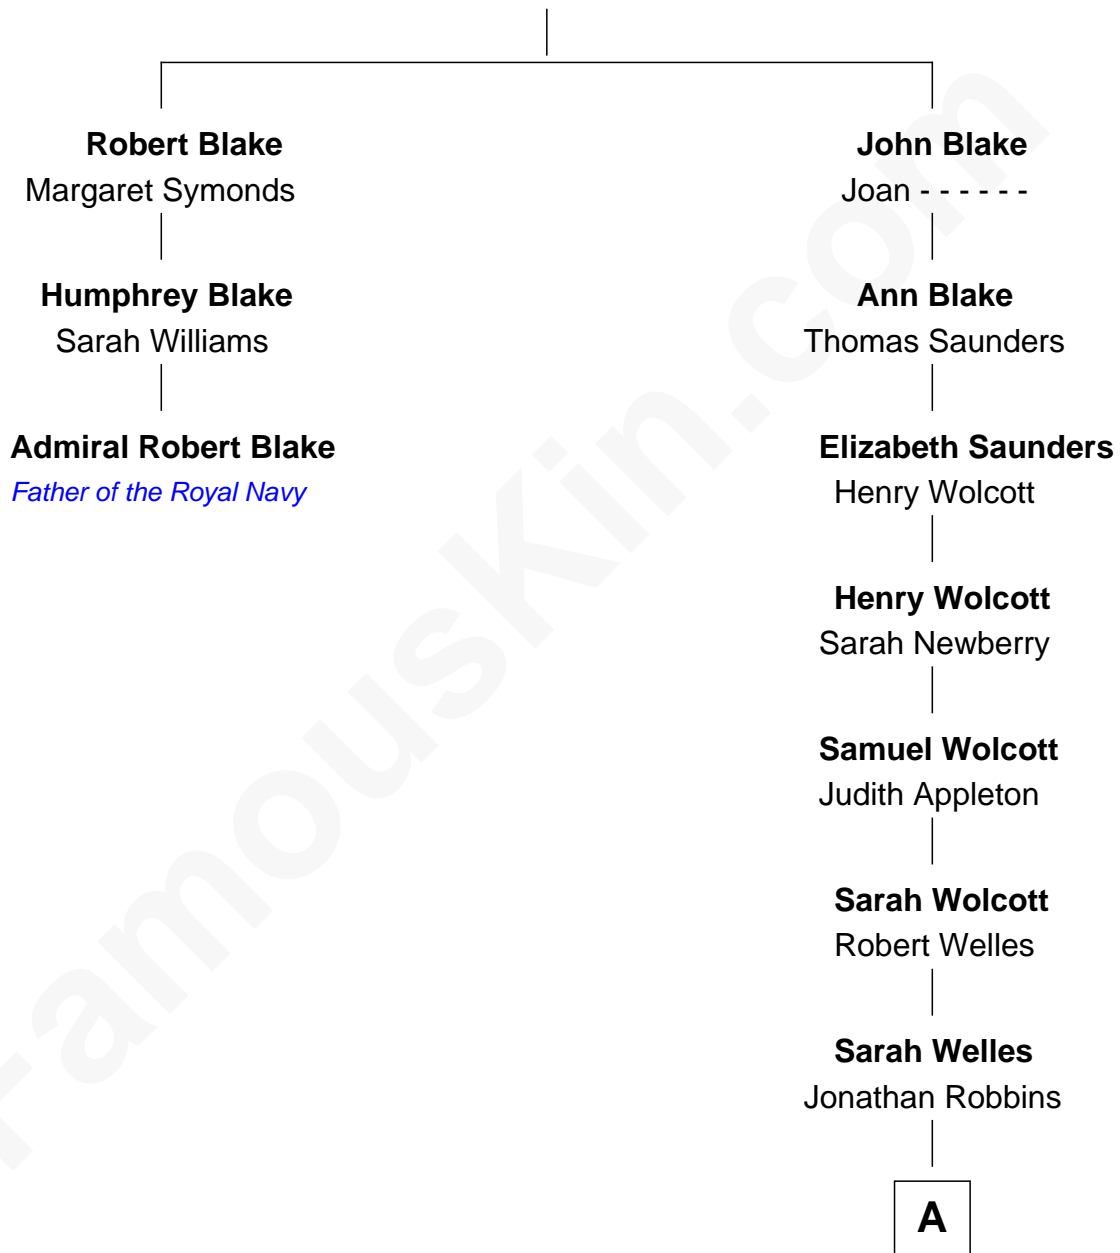

# FamousKin.com Relationship Chart of

**Admiral Robert Blake**

*Father of the Royal Navy*

2nd cousin 7 times removed of

**Eliphalet Remington**

*Founder of Remington Arms Company*

Humphrey Blake

**A**

—  
**Sarah Robbins**

Elisha Kilbourn

—  
**Elizabeth Kilbourn**

Eliphalet Remington

—  
**Eliphalet Remington**

*Founder of Remington Arms Company*

FamousKin.com