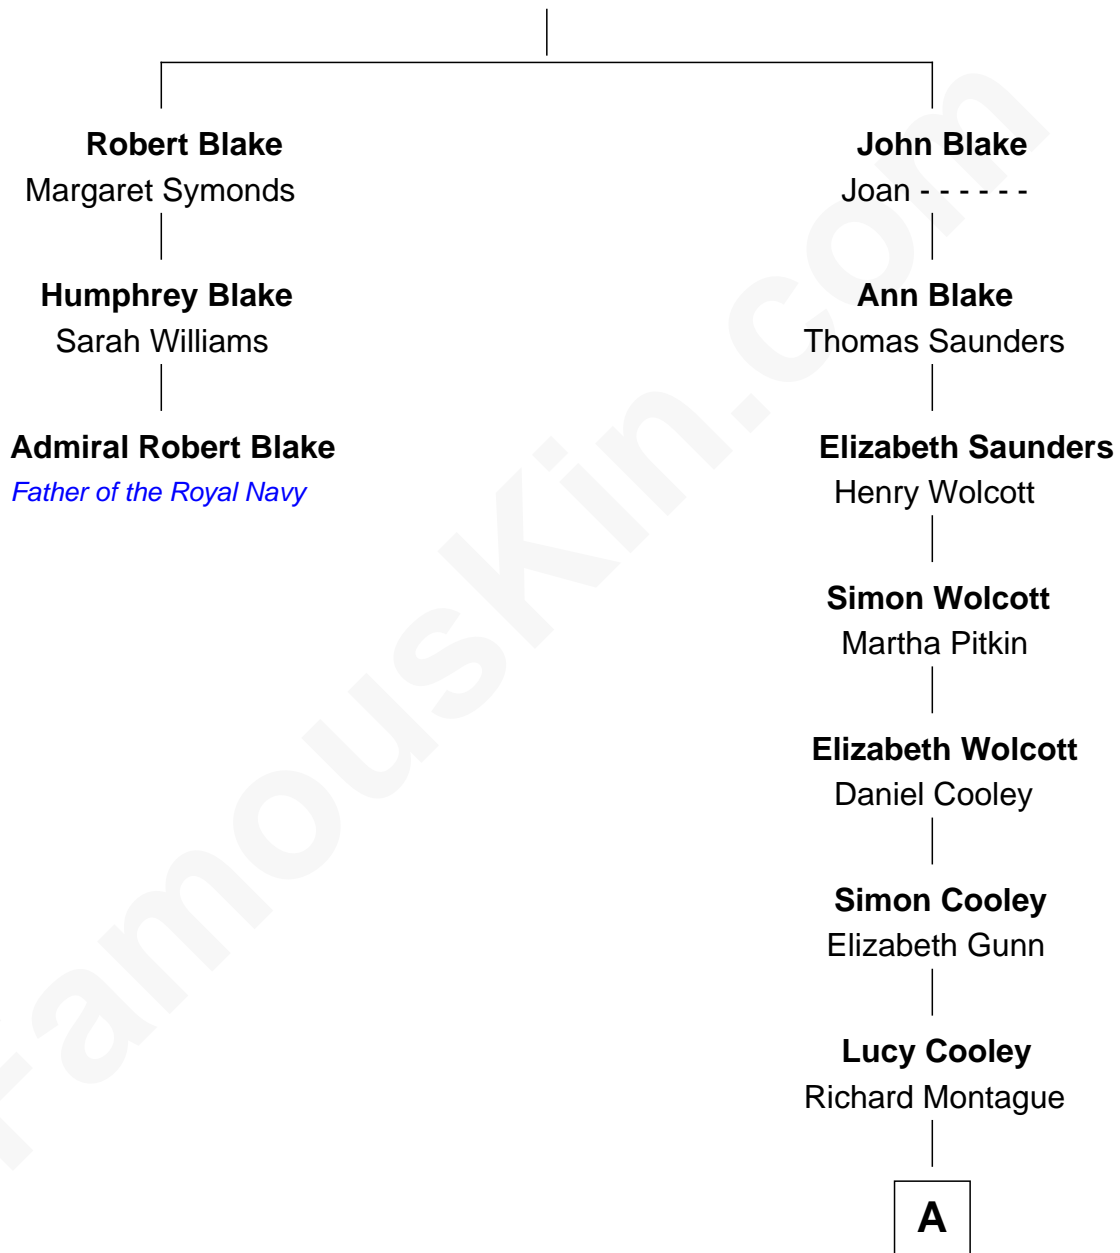

FamousKin.com Relationship Chart of

Admiral Robert Blake

Father of the Royal Navy

2nd cousin 8 times removed of

Emily Dickinson

American Poet

Humphrey Blake

A

—
Hannah Montague

Nathaniel Gunn

—
Lucretia Gunn

Samuel Fowler Dickinson

—
Edward Dickinson

Emily Norcross

—
Emily Dickinson

American Poet