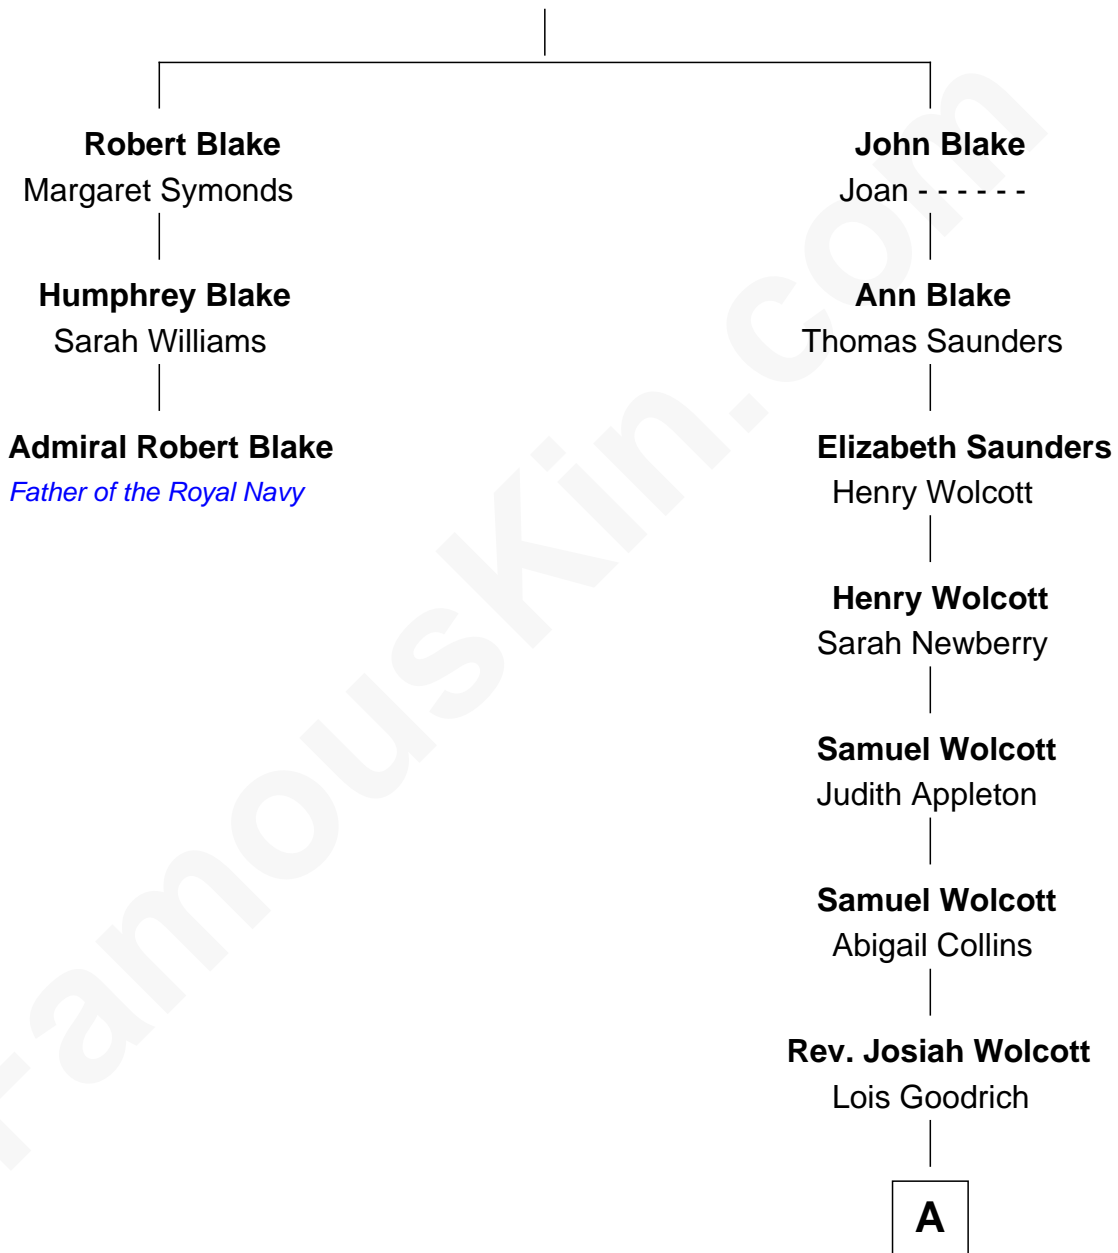

FamousKin.com
Relationship Chart of
Admiral Robert Blake
Father of the Royal Navy

2nd cousin 13 times removed of
Ben Affleck
Movie Actor

Humphrey Blake

A

Lois Wolcott

David Belden

Asahel Belden

Anna Bruce