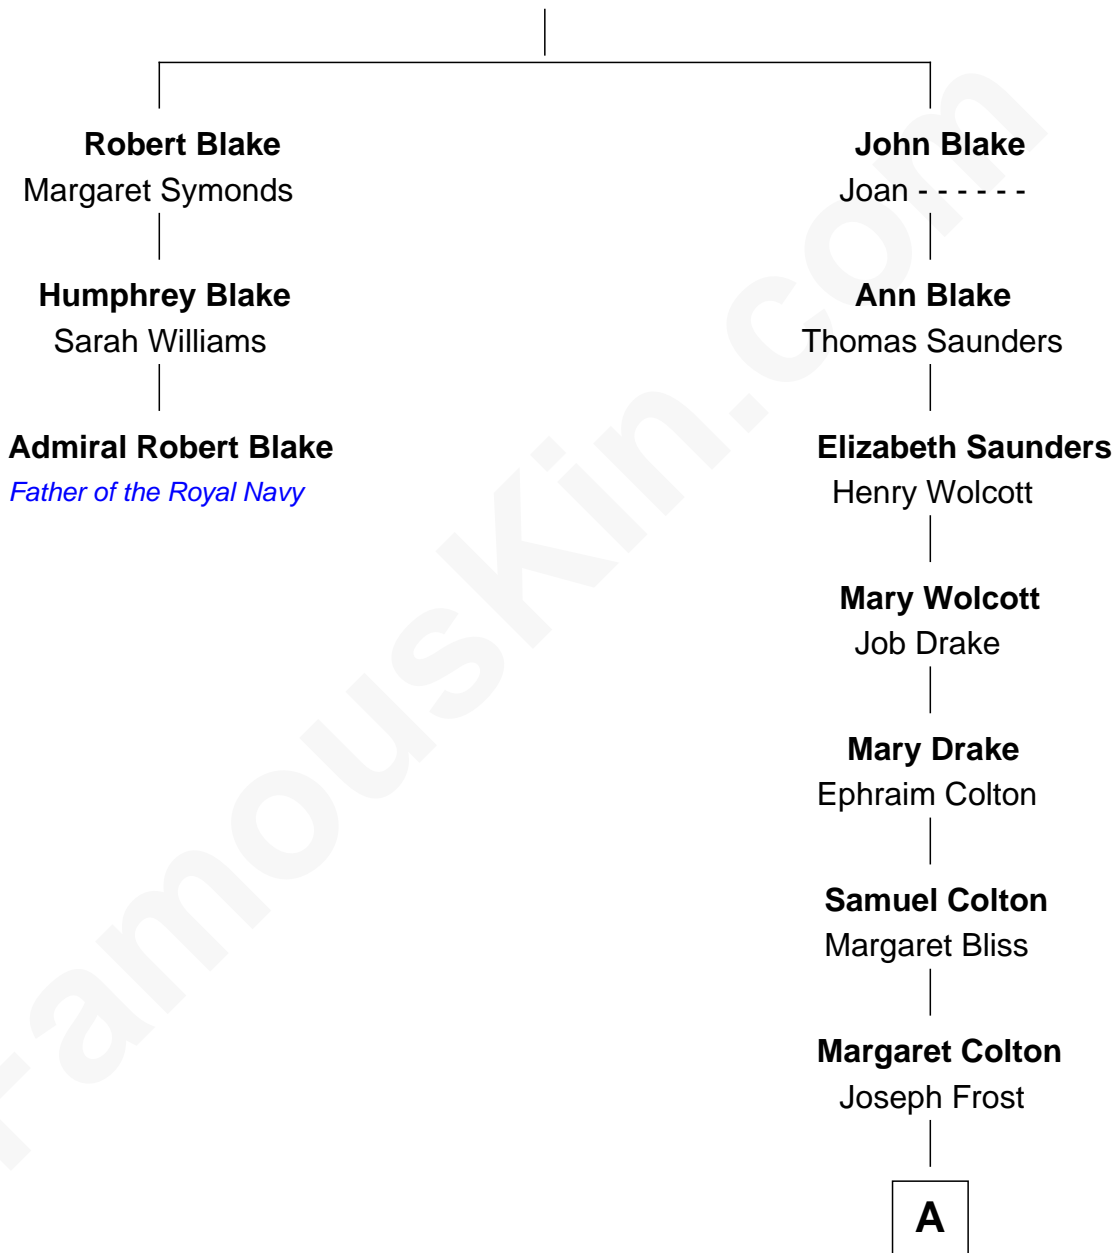

**FamousKin.com**  
**Relationship Chart of**  
**Admiral Robert Blake**  
*Father of the Royal Navy*

**2nd cousin 11 times removed of**  
**Lucille Ball**  
*TV Actress - "I Love Lucy"*

**Humphrey Blake**

Anne Jane Jewell

**Nellie Rebecca Durrell**

Jasper Clinton Ball

**Henry Durrell Ball**

Desiree Evelyn Hunt

**Lucille Ball**

*TV Actress - "I Love Lucy"*