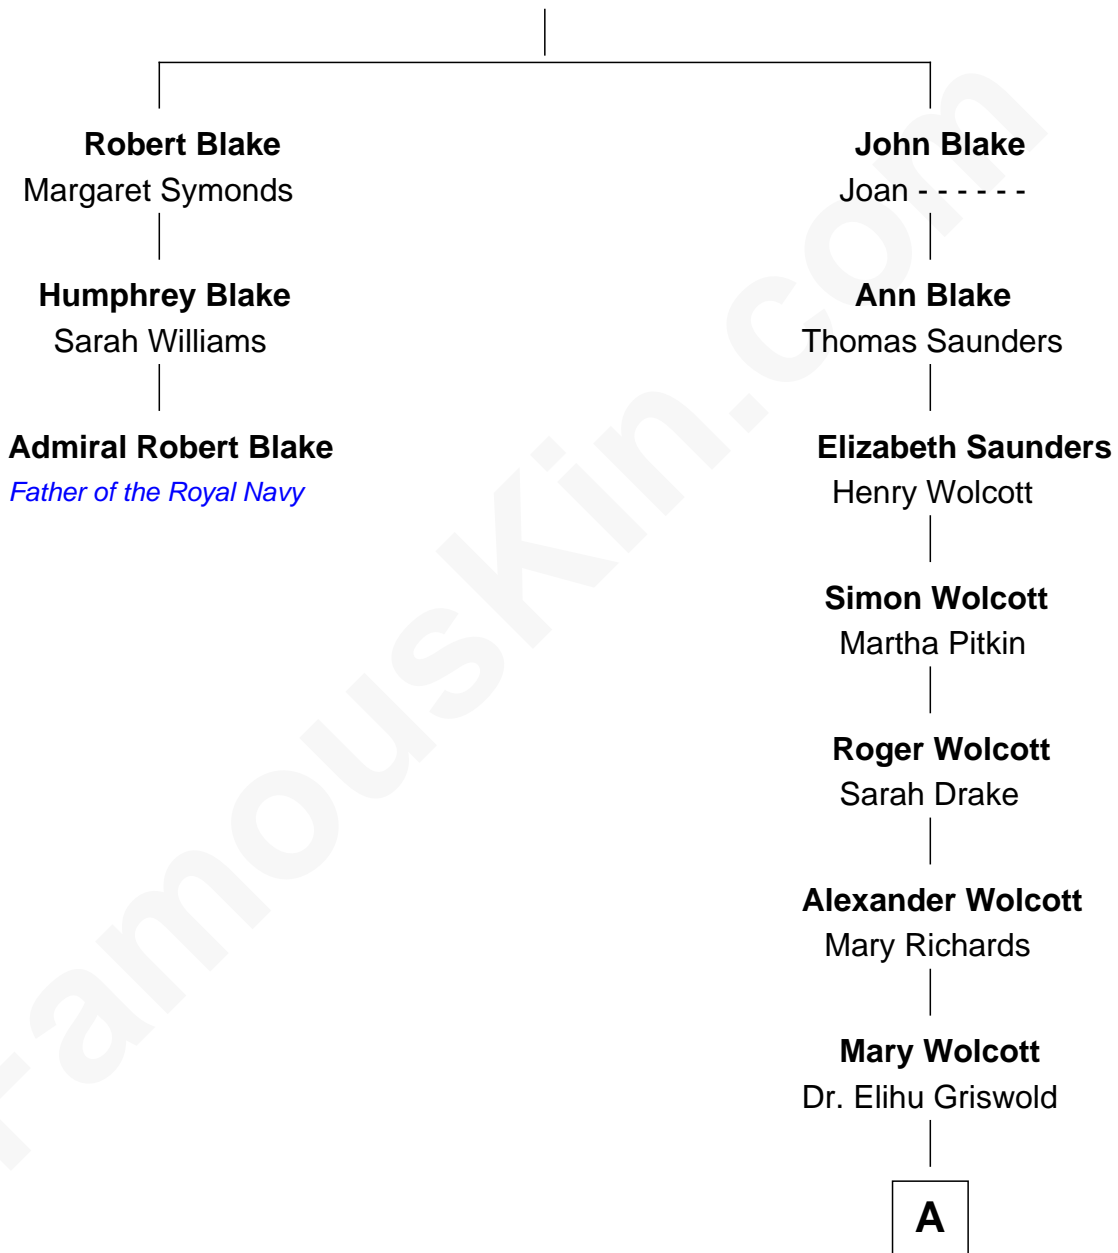

FamousKin.com
Relationship Chart of
Admiral Robert Blake
Father of the Royal Navy

2nd cousin 11 times removed of
Ed Helms
TV and Movie Actor

Humphrey Blake

A

Mary Griswold

Joseph Turner

Eugene S. Turner

Frances H. E. Gove

Ione Turner

Walter Harold Wright

Inez Emeline Wright

George Pullen Jackson

Frances Helen Jackson

Fitzgerald Sale Parker

Pamela Ann Parker

John A. Helms