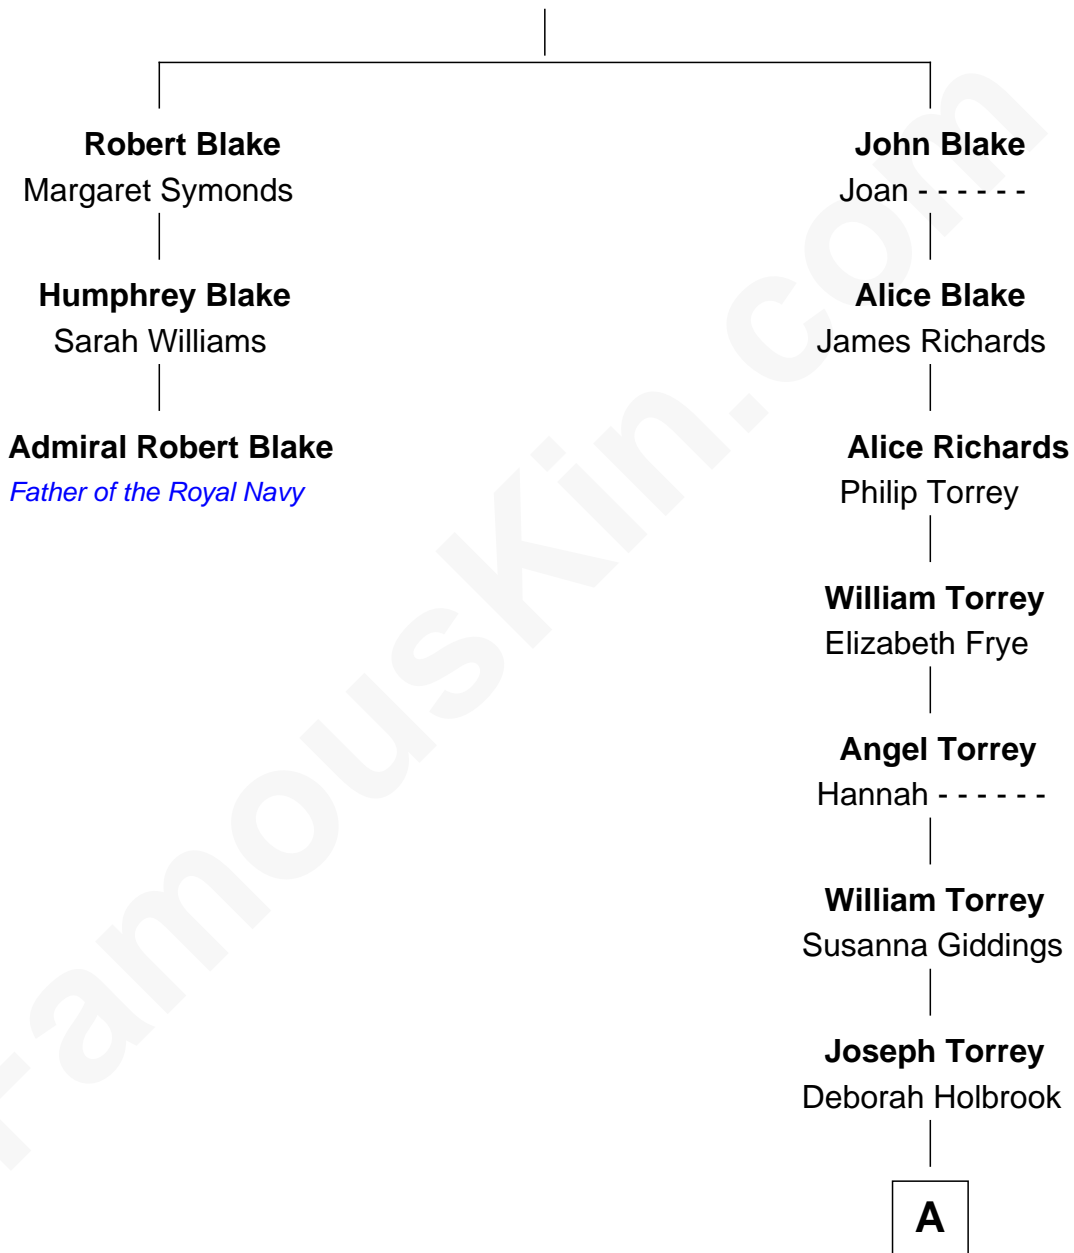

**FamousKin.com**  
**Relationship Chart of**  
**Admiral Robert Blake**  
*Father of the Royal Navy*

**2nd cousin 11 times removed of**  
**Bob Taft**  
*67th Governor of Ohio*

**Humphrey Blake**

**A**

**William Torrey**  
Anna Davenport

**Samuel Davenport Torrey**  
Susan Holman Waters

**Louisa Maria Torrey**  
Alphonso Taft

**William Howard Taft**  
Helen Louise Herron

**Robert Alphonso Taft**  
Martha Wheaton Bowers

**Robert Alphonso Taft**  
Blanca Duncan Noël

**Bob Taft**

*67th Governor of Ohio*