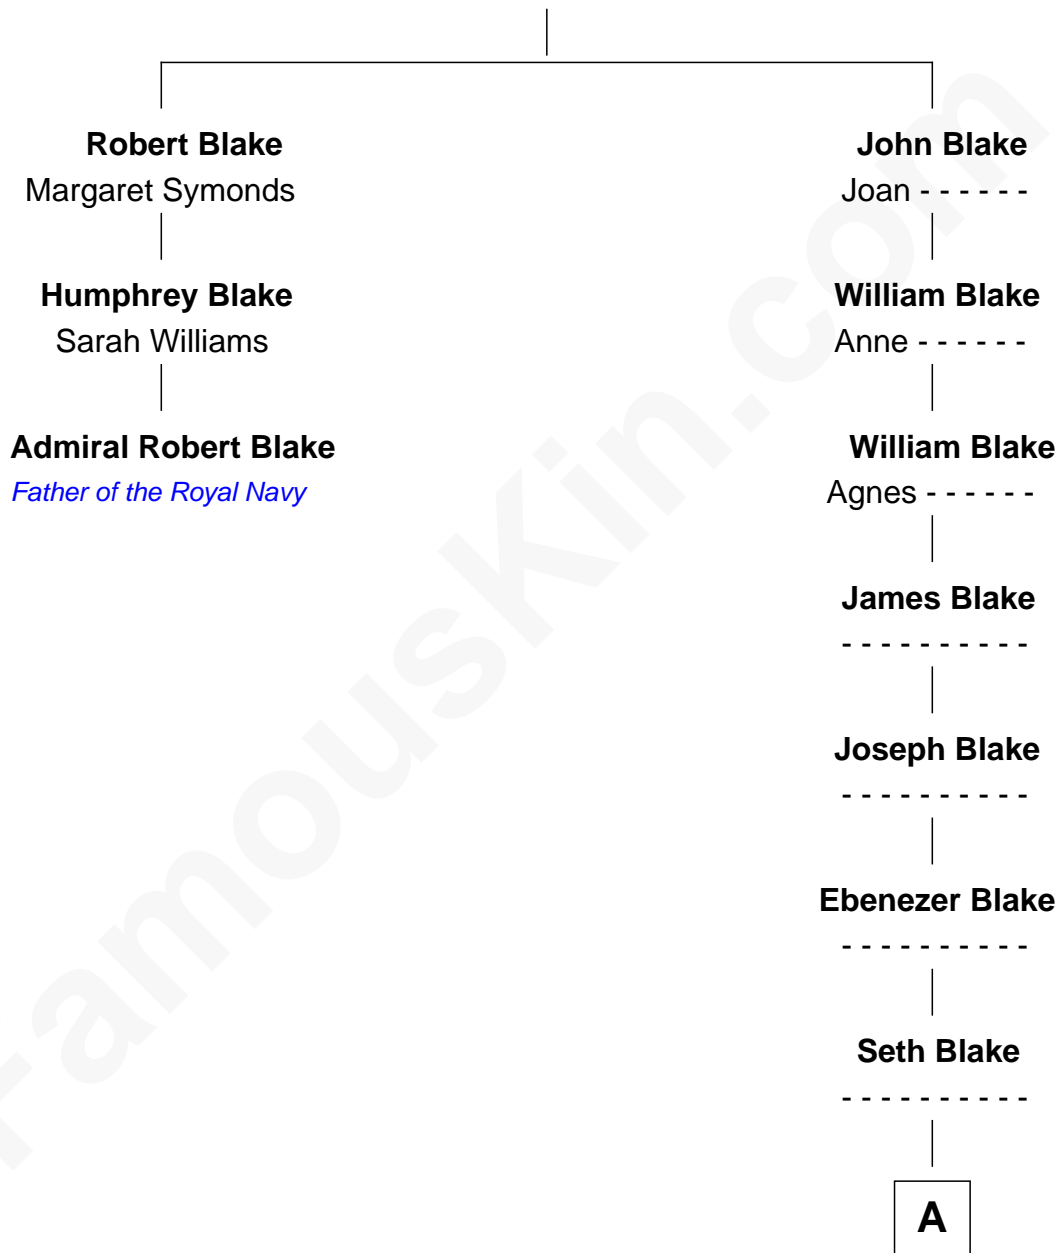

FamousKin.com
Relationship Chart of
Admiral Robert Blake
Father of the Royal Navy

2nd cousin 9 times removed of

Jack Buck
Sportscaster

Humphrey Blake

FamousKin.com

A

|
Bill Blake

Polly Wait

|
Schuyler Blake

Mary A. Rhodes

|
Lulie Mary Blake

Frank LaForest Buck

|
Earle Henry Buck

Kathleen E. Fox

|
Jack Buck

Sportscaster