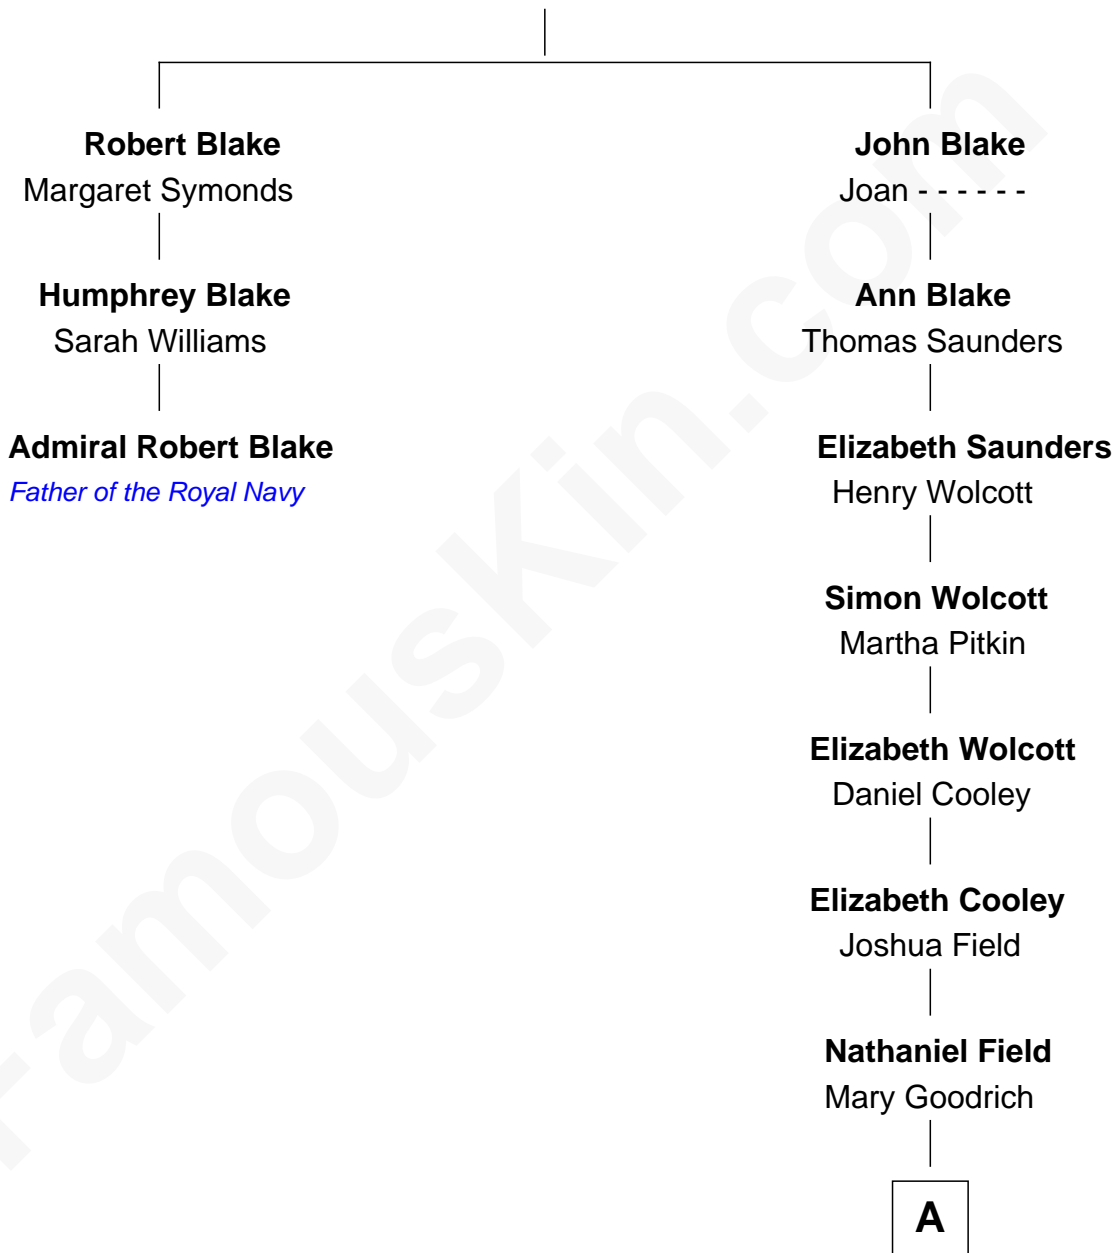

FamousKin.com
Relationship Chart of
Admiral Robert Blake
Father of the Royal Navy

2nd cousin 10 times removed of
Burt Reynolds
Movie Actor

Humphrey Blake

A

James Field

Anna Hurd Spencer

Anna Hurd Field

Eli Reynolds

Eli Burton Reynolds

Elizabeth L. Lattimore

John Burton Reynolds

Effie May Thompson

Burton Milo Reynolds

Harriette Fernette Miller

Burt Reynolds

Movie Actor