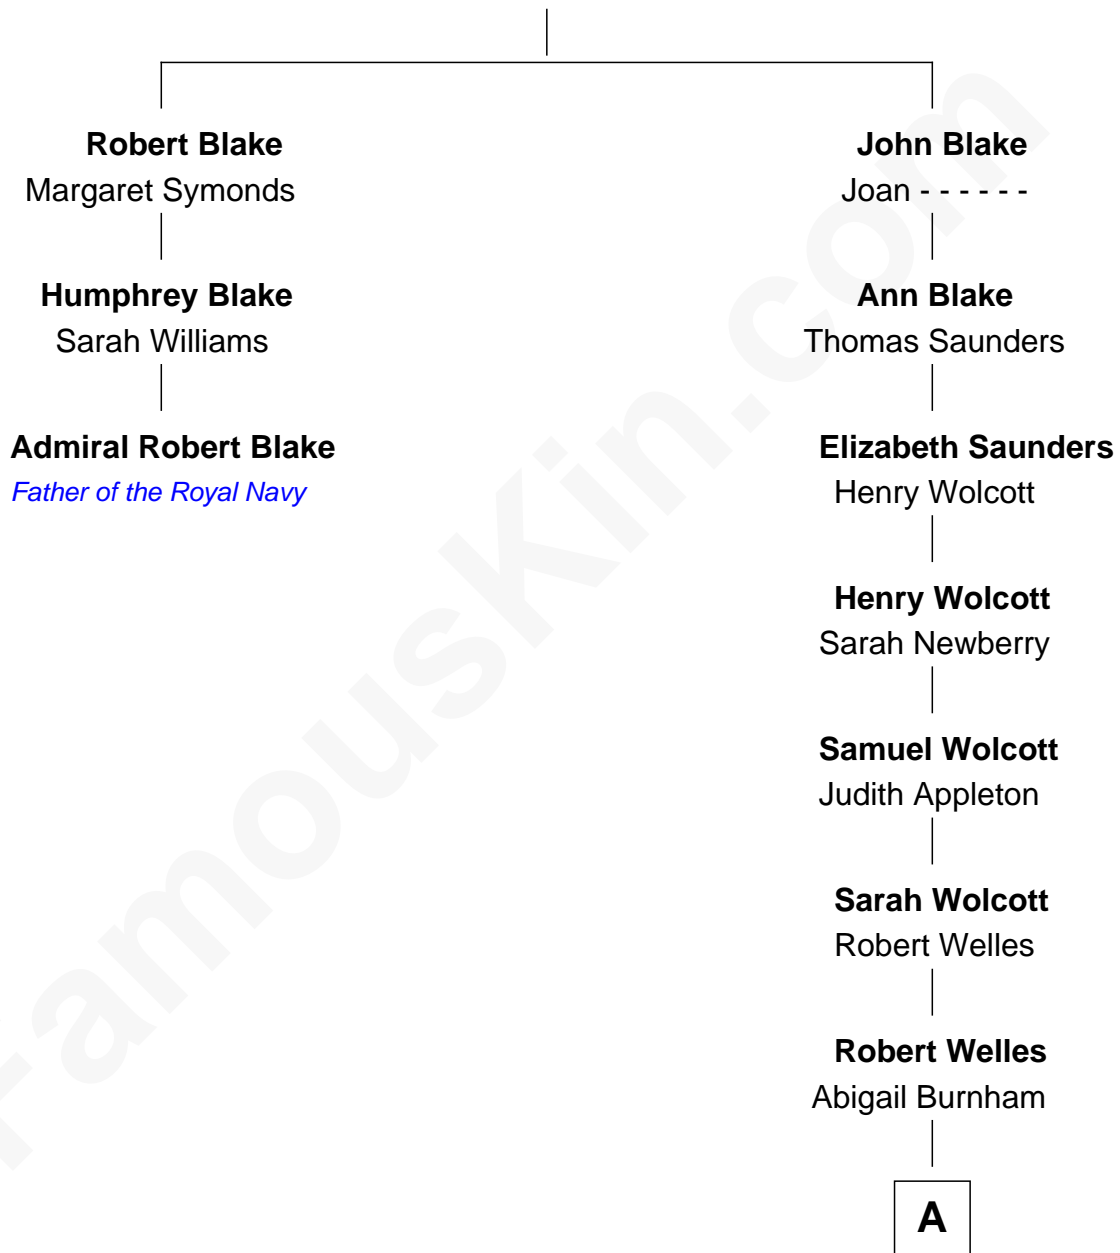

FamousKin.com Relationship Chart of

Admiral Robert Blake

Father of the Royal Navy

2nd cousin 10 times removed of

Archibald MacLeish

American Poet and Playwright

Humphrey Blake

A

Hannah Welles
Lemuel Whittlesey

Roger Whittlesey
Nancy Smalley

Frederick Whittlesey
Eliza Burrell

Julia Whittlesey
Rev. Elias Brewster Hillard

Martha Hillard
Andrew MacLeish

Archibald MacLeish
American Poet and Playwright