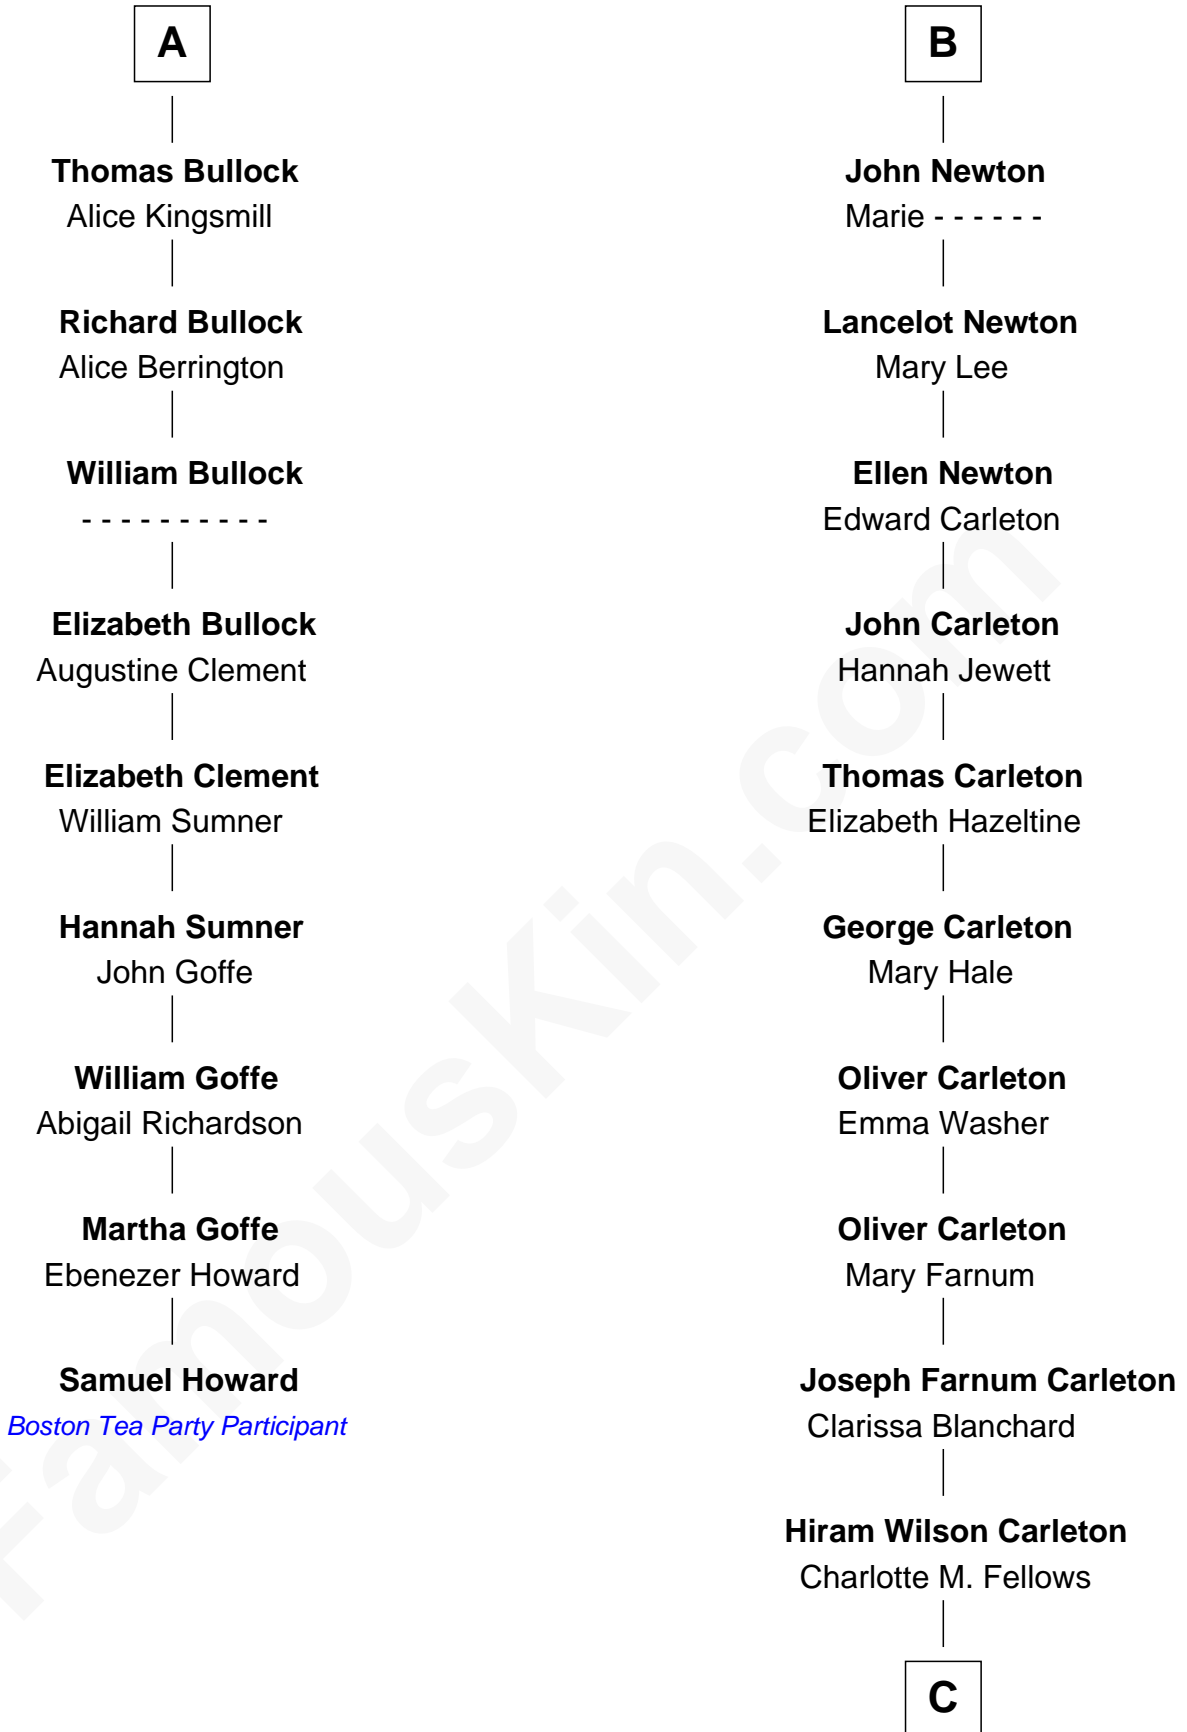

# FamousKin.com Relationship Chart of

**Samuel Howard**

*Boston Tea Party Participant*

15th cousin 5 times removed of

**Mickey Rourke**

*Movie Actor*

**Edmund Fitzalan**

Alice de Warenne

**C**

Joseph Clinton Carleton

Maud Alice Fitts

Hazel May Carleton

Leonard Ernest Cameron

Annette Elizabeth Cameron

Philip Andrew Rourke

**Mickey Rourke**