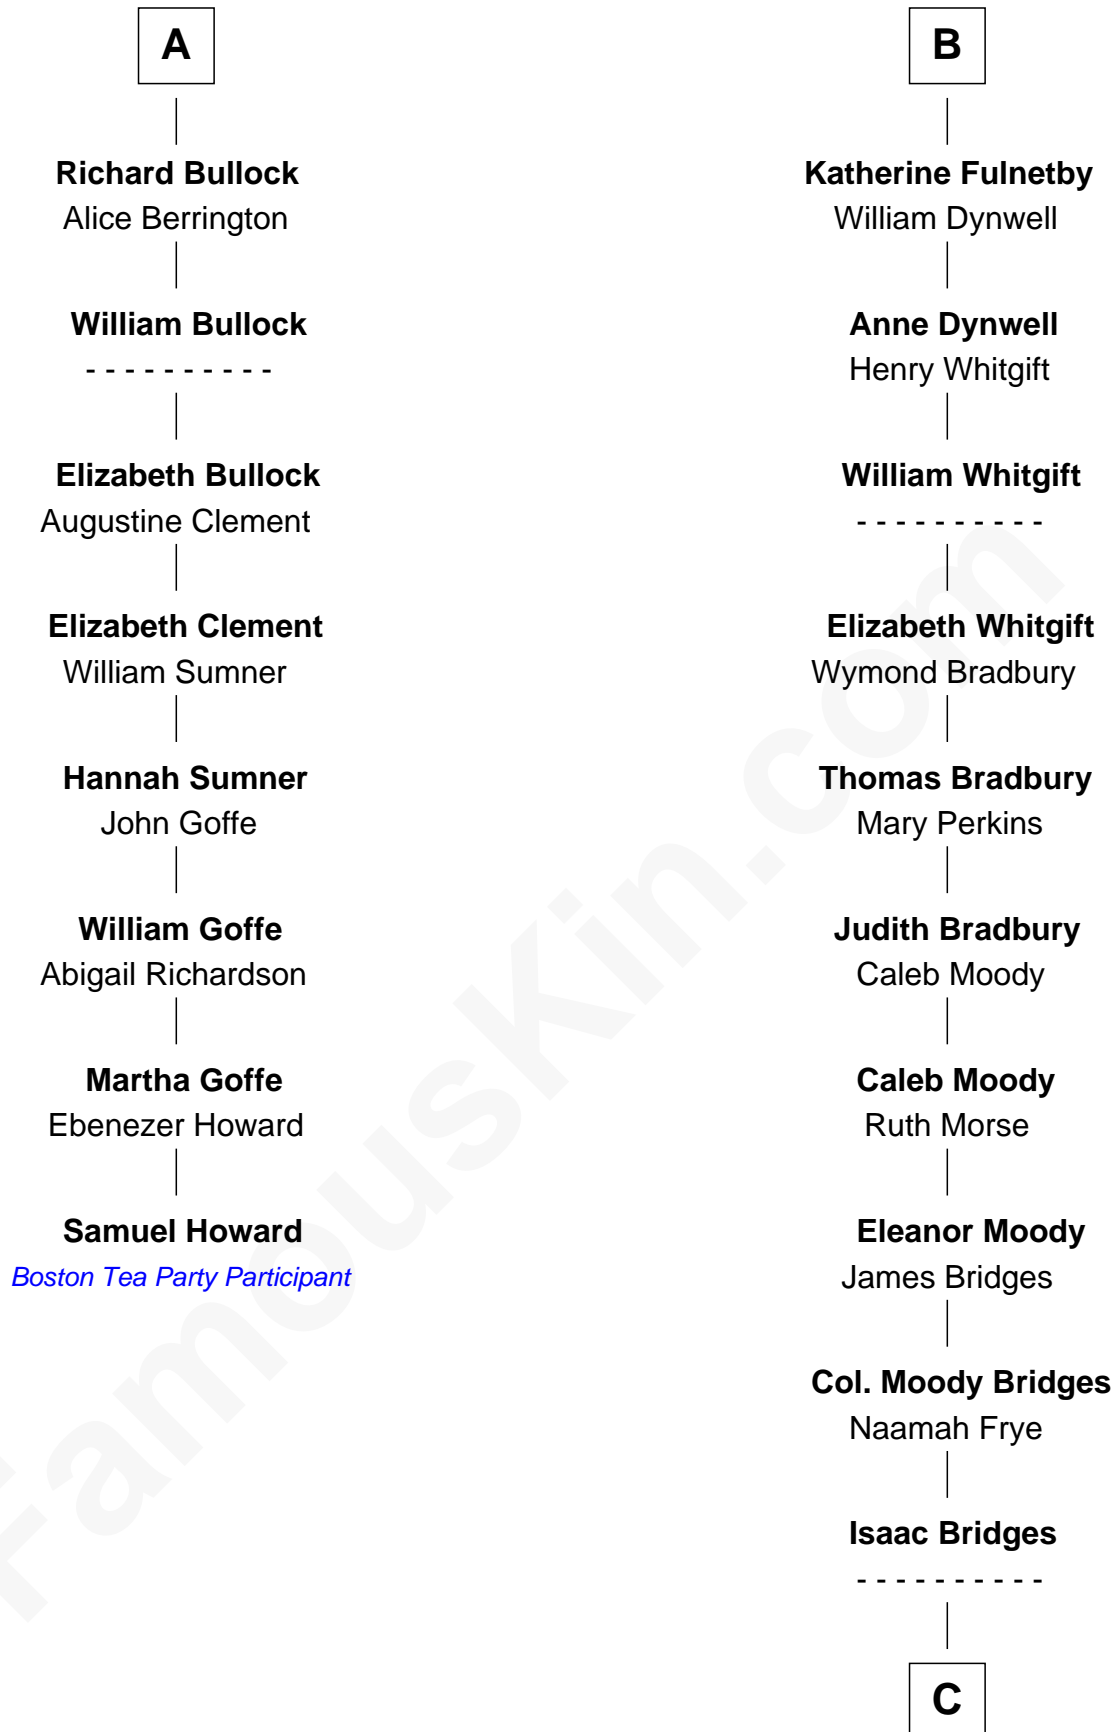

# FamousKin.com Relationship Chart of

**Samuel Howard**

*Boston Tea Party Participant*

14th cousin 7 times removed of

**Owen Brewster**

*54th Governor of Maine*

**Bartholomew de Badlesmere**

Margaret de Clare

William Edmund Brewster

Owen Brewster

*54th Governor of Maine*

FamousKin.com