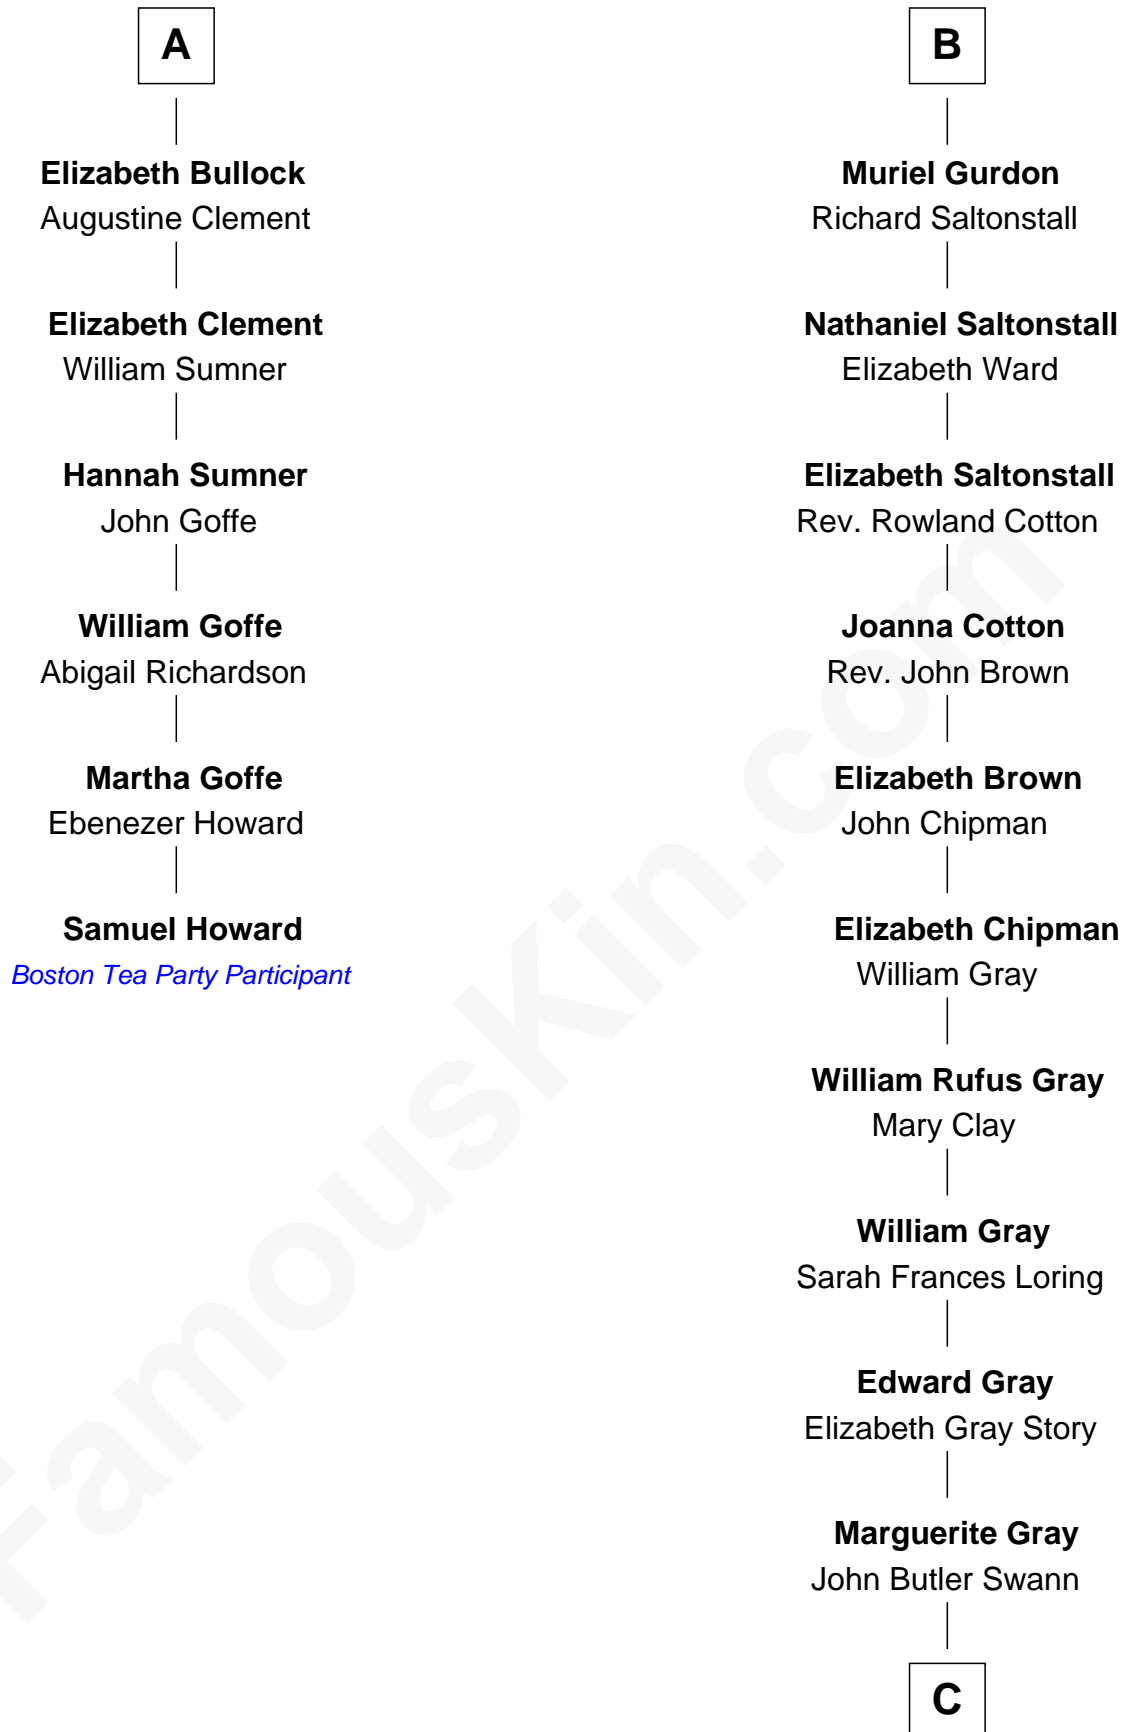

# FamousKin.com Relationship Chart of

**Samuel Howard**

*Boston Tea Party Participant*

12th cousin 6 times removed of

**Story Musgrave**

*NASA Astronaut*

**C**

|  
**Marguerite Swann**

Percy Musgrave

|  
**Story Musgrave**

*NASA Astronaut*

FamousKin.com