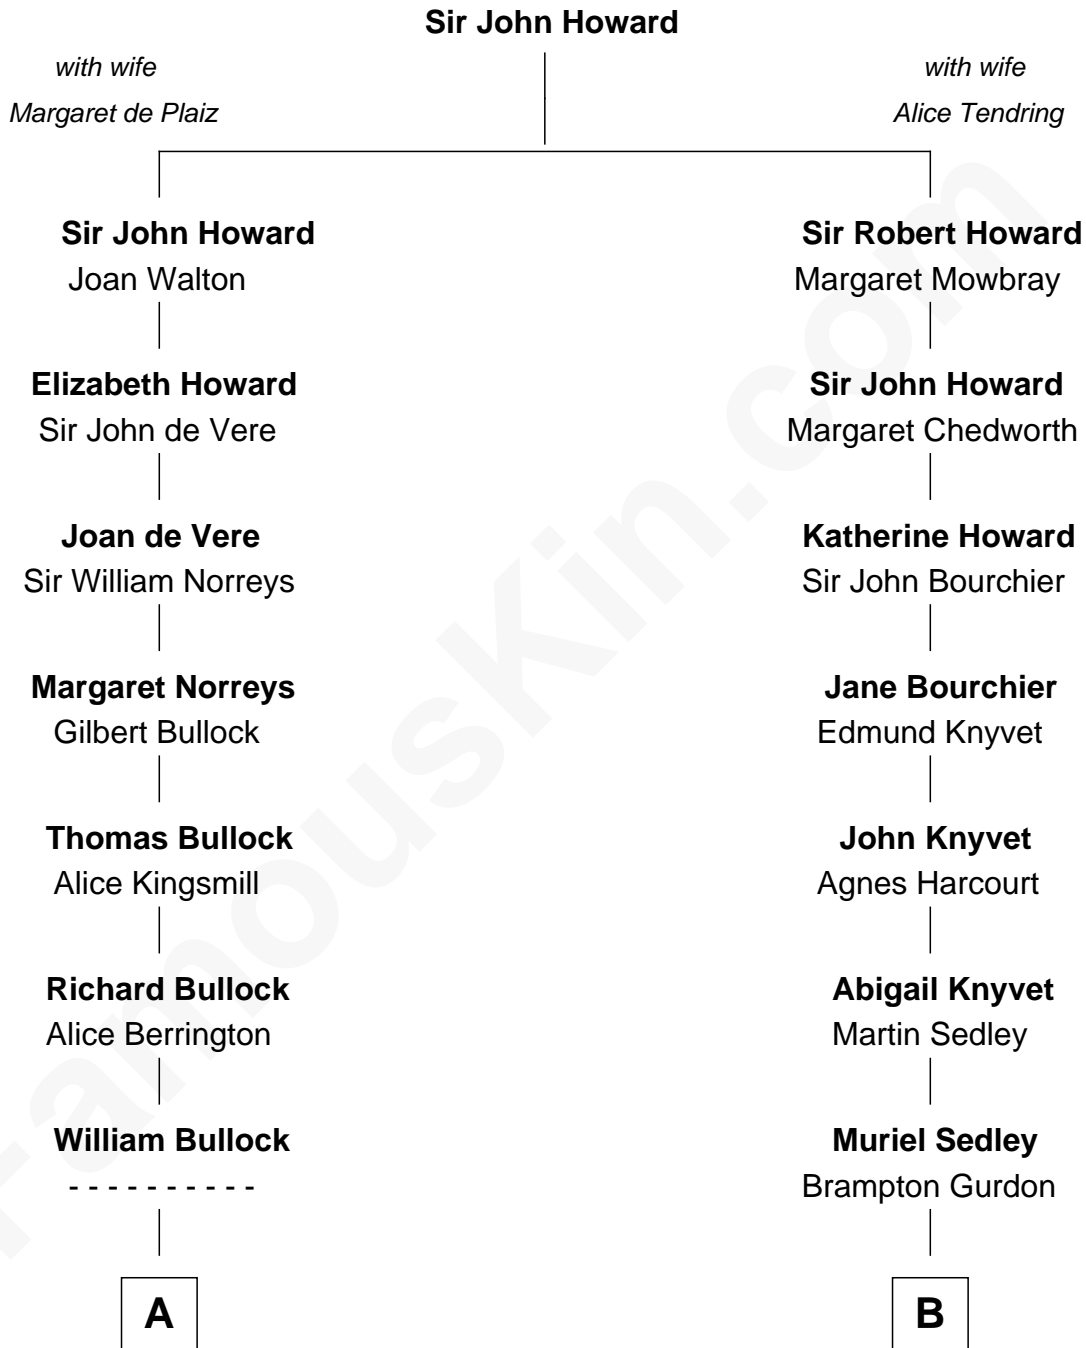

# FamousKin.com Relationship Chart of

**Samuel Howard**

*Boston Tea Party Participant*

12th cousin 6 times removed of

**Story Musgrave**

*NASA Astronaut*

**C**

|  
**Marguerite Swann**

Percy Musgrave

|  
**Story Musgrave**

*NASA Astronaut*

FamousKin.com